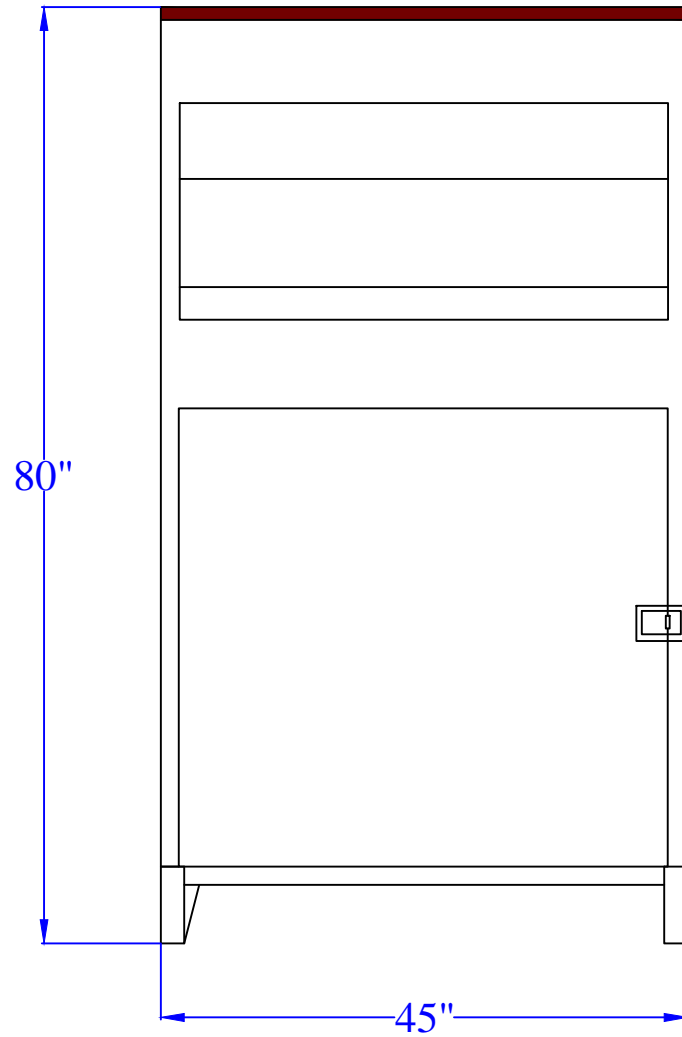

Clothing Box

MODEL#: 2

Drawn by: Dom Rosati

Date: 7/29/15

FRONT VIEW

SIDE VIEW