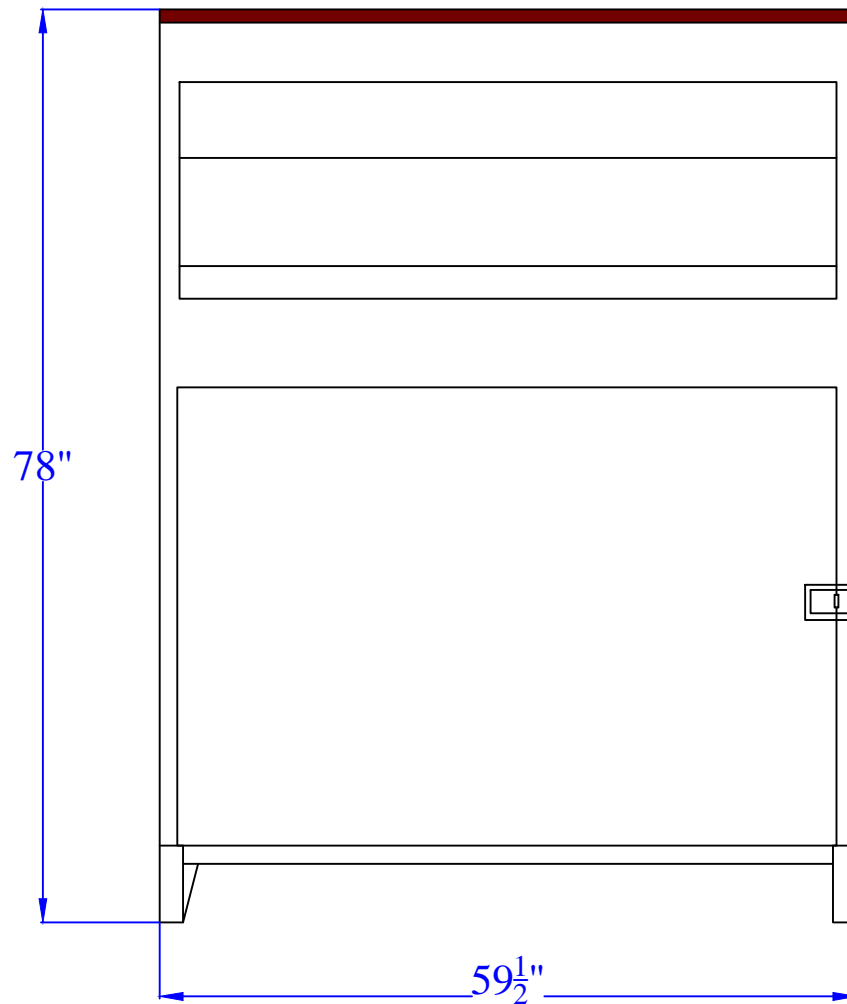

Clothing Box

MODEL#: 3

Drawn by: Dom Rosati

Date: 7/29/15

FRONT VIEW

SIDE VIEW