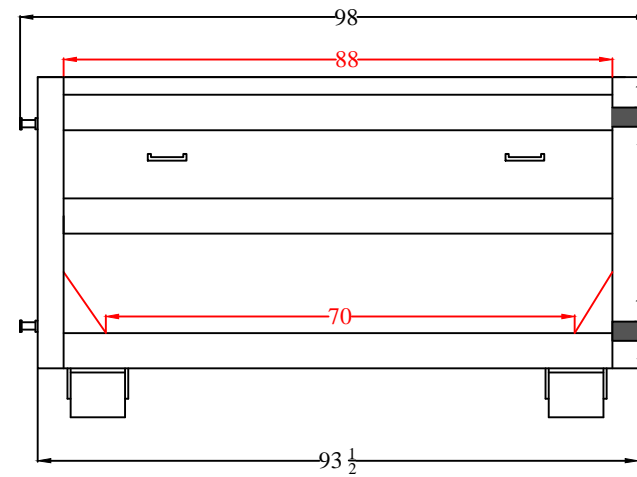

10 YARD TB

MODEL#: RO-10YD-TB

Drawn by: Dom Rosati

Date: 2/29/12

SIDE

FRONT

BACK

12 YARD TB
MODEL#: RO-12YD-TB
Drawn by: Dom Rosati
Date: 3/10/14

SIDE

FRONT

BACK

15 YARD TB

MODEL#: RO-15YD-TB

Drawn by: Dom Rosati

Date: 2/29/12

SIDE

PASSENGER SIDE

BACK

20 YARD TB

MODEL#: RO-20YD-TB

Drawn by: Dom Rosati

Date: 3/8/12

SIDE

FRONT

30 YARD TB

MODEL#: RO-30YD-TB

Drawn by: Dom Rosati

Date: 3/8/12

SIDE

FRONT

BACK

8 YARD TB