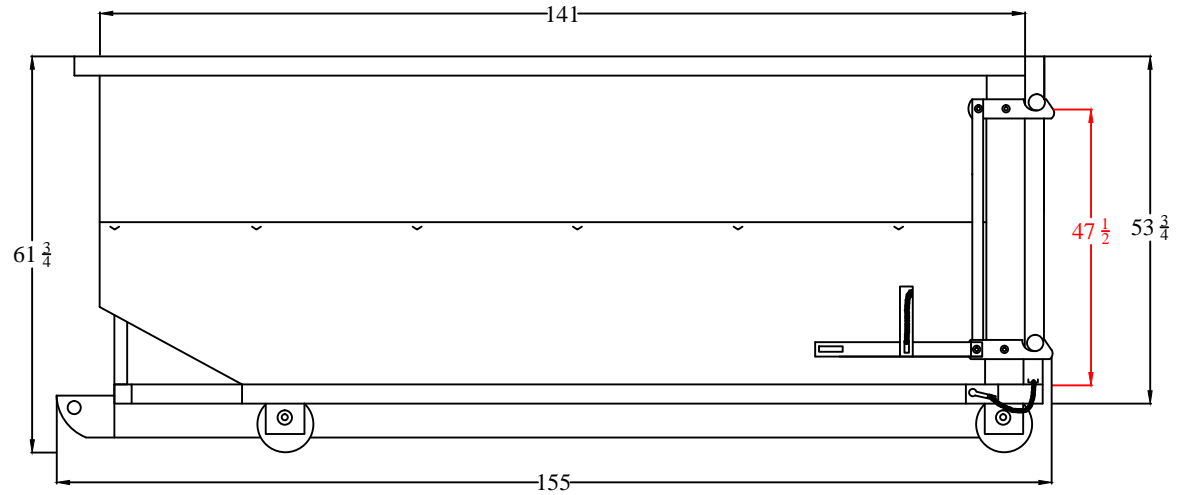

10 YARD TB

MODEL#: RO-10YD-TB

Drawn by: Dom Rosati

Date: 2/29/12

SIDE

FRONT

BACK

12 YARD TB
MODEL#: RO-12YD-TB
Drawn by: Dom Rosati
Date: 3/10/14

SIDE

FRONT

BACK

15 YARD TB

MODEL#: RO-15YD-TB

Drawn by: Dom Rosati

Date: 2/29/12

SIDE

FRONT

BACK

20 YARD TB

MODEL#: RO-20YD-TB

Drawn by: Dom Rosati

Date: 4/17/13

DRIVER SIDE

FRONT

PASSENGER SIDE

BACK

20 YARD TB

MODEL#: RO-20YD-TB

Drawn by: Dom Rosati

Date: 3/8/12

SIDE

FRONT