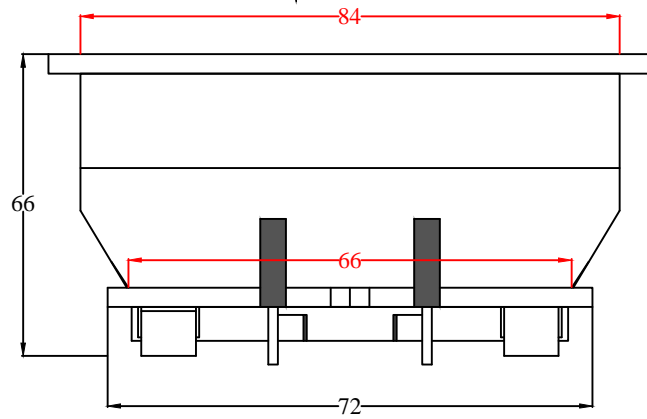

BACK

25 YARD TB

MODEL#: RO-25YD-TB

Drawn by: Dom Rosati

Date: 5/1/13

SIDE

FRONT

BACK

30 YARD TB

MODEL#: RO-30YD-TB

Drawn by: Dom Rosati

Date: 3/8/12

SIDE

FRONT

BACK

8 YARD TB