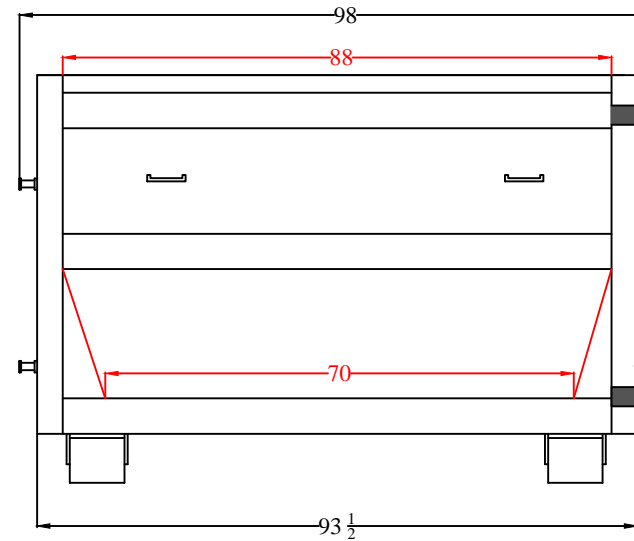

SIDE

FRONT

BACK

15 YARD TB

MODEL#: RO-15YD-TB

Drawn by: Dom Rosati

Date: 2/29/12

SIDE

FRONT

BACK

20 YARD TB

MODEL#: RO-20YD-TB

Drawn by: Dom Rosati

Date: 4/17/13

DRIVER SIDE

FRONT

PASSENGER SIDE

BACK

20 YARD TB

MODEL#: RO-20YD-TB

Drawn by: Dom Rosati

Date: 3/8/12

SIDE

FRONT

30 YARD TB

MODEL#: RO-30YD-TB

Drawn by: Dom Rosati

Date: 3/8/12

SIDE

FRONT

BACK

8 YARD TB