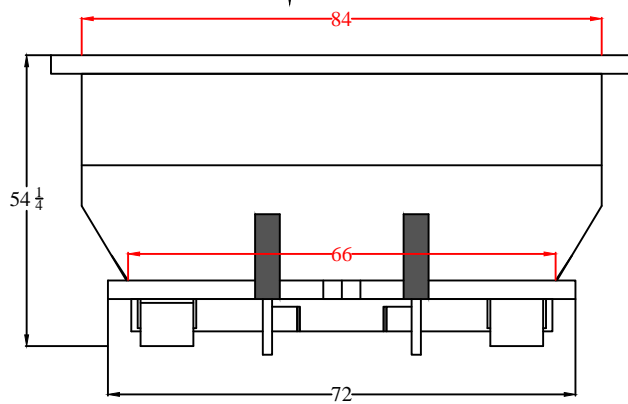

FRONT

BACK

20 YARD TB

MODEL#: RO-20YD-TB

Drawn by: Dom Rosati

Date: 4/17/13

DRIVER SIDE

FRONT

PASSENGER SIDE

BACK

20 YARD TB

MODEL#: RO-20YD-TB

Drawn by: Dom Rosati

Date: 3/8/12

SIDE

FRONT