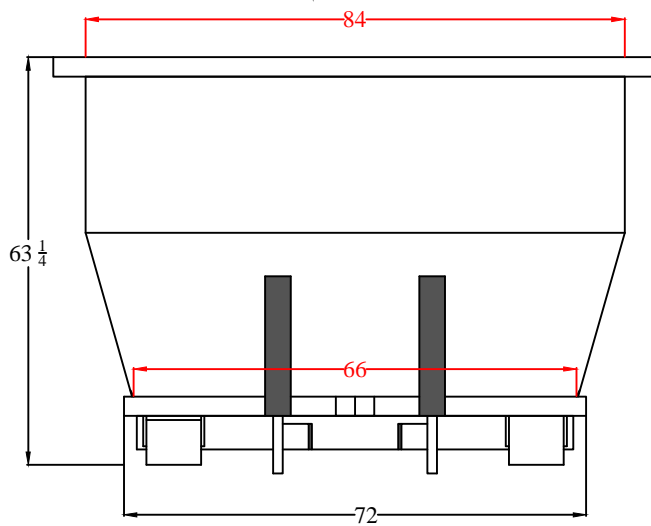

SIDE

FRONT

BACK

15 YARD TB

MODEL#: RO-15YD-TB

Drawn by: Dom Rosati

Date: 2/29/12

SIDE

FRONT

BACK

20 YARD TB

MODEL#: RO-20YD-TB

Drawn by: Dom Rosati

Date: 4/17/13

DRIVER SIDE

FRONT

PASSENGER SIDE

BACK

20 YARD TB

MODEL#: RO-20YD-TB

Drawn by: Dom Rosati

Date: 3/8/12

SIDE

FRONT

30 YARD TB

MODEL#: RO-30YD-TB

Drawn by: Dom Rosati

Date: 3/8/12

SIDE

FRONT

BACK

8 YARD TB