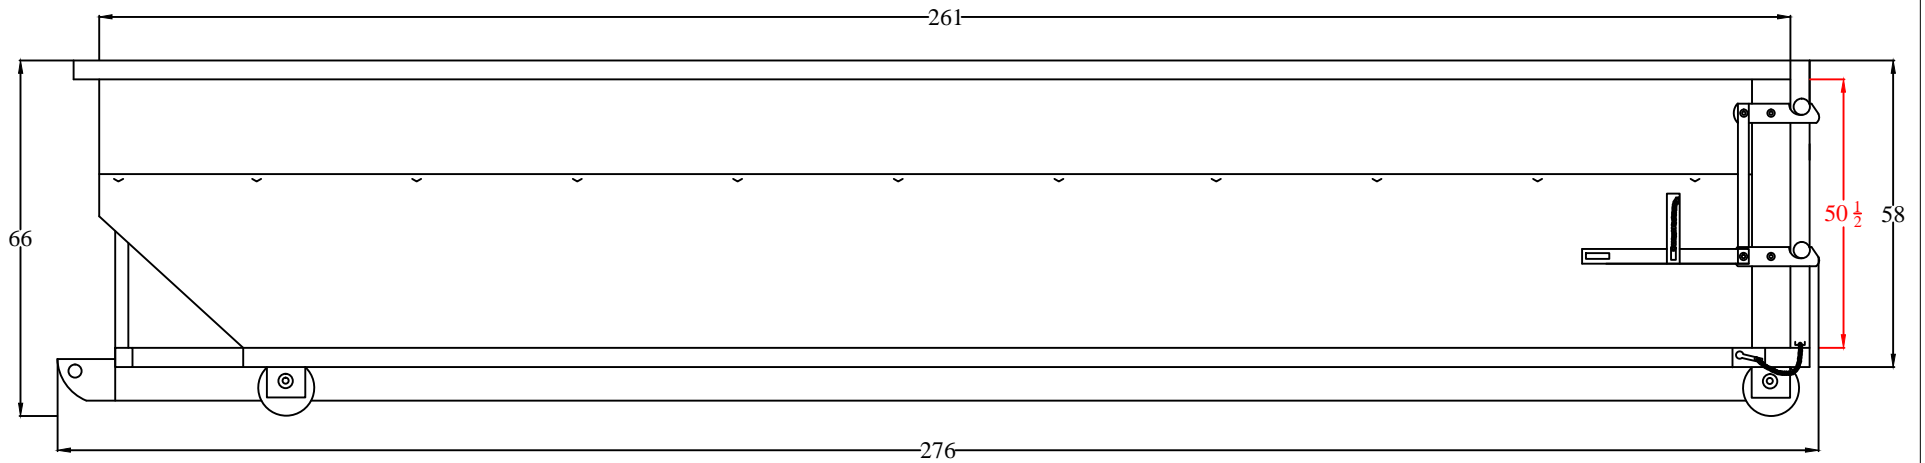

25 YARD TB

MODEL#: RO-25YD-TB

Drawn by: Dom Rosati

Date: 5/1/13

SIDE