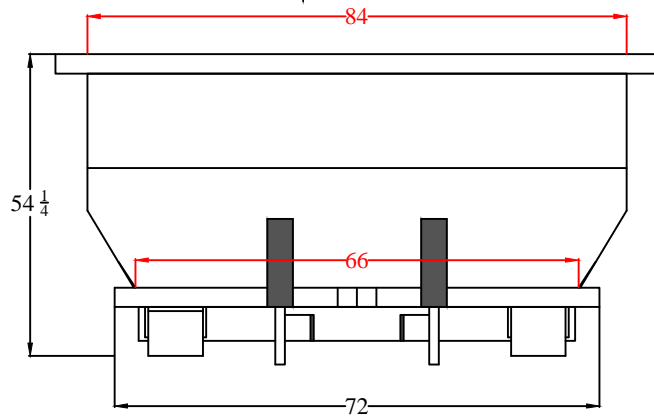

PASSENGER SIDE

BACK

20 YARD TB

MODEL#: RO-20YD-TB

Drawn by: Dom Rosati

Date: 3/8/12

SIDE

FRONT