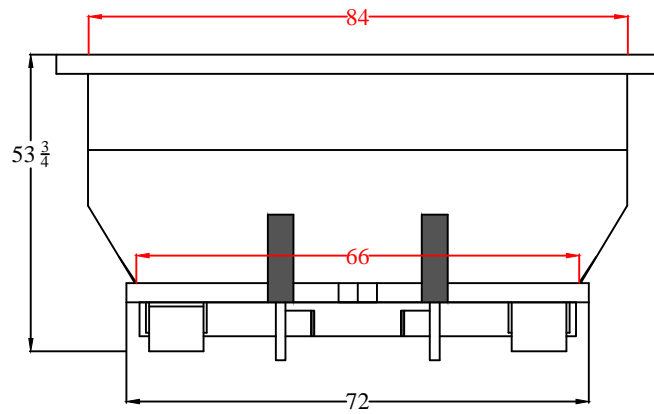

MODEL#: RO-8YD-TB

Drawn by: Dom Rosati

Date: 2/7/13

SIDE

FRONT

BACK