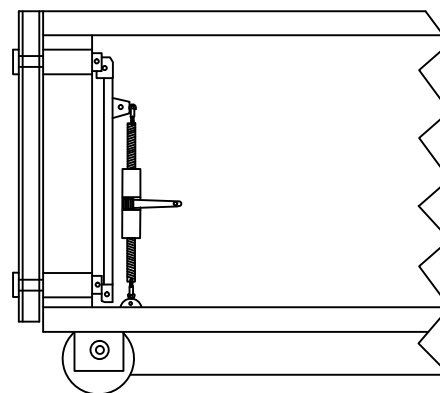

SIDE

FRONT

BACK

15 YARD TB

MODEL#: RO-15YD-TB

Drawn by: Dom Rosati

Date: 2/29/12

SIDE

FRONT

BACK

20 YARD TB

MODEL#: RO-20YD-TB

Drawn by: Dom Rosati

Date: 4/17/13

DRIVER SIDE

FRONT

PASSENGER SIDE

BACK

20 YARD TB

MODEL#: RO-20YD-TB

Drawn by: Dom Rosati

Date: 3/8/12

SIDE

FRONT