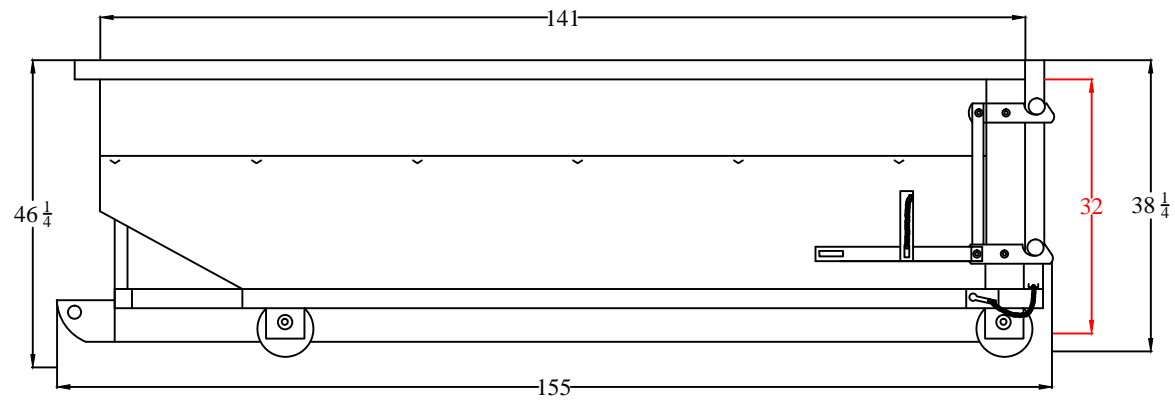

8 YARD TB

MODEL#: RO-8YD-TB

Drawn by: Dom Rosati

Date: 2/7/13

SIDE