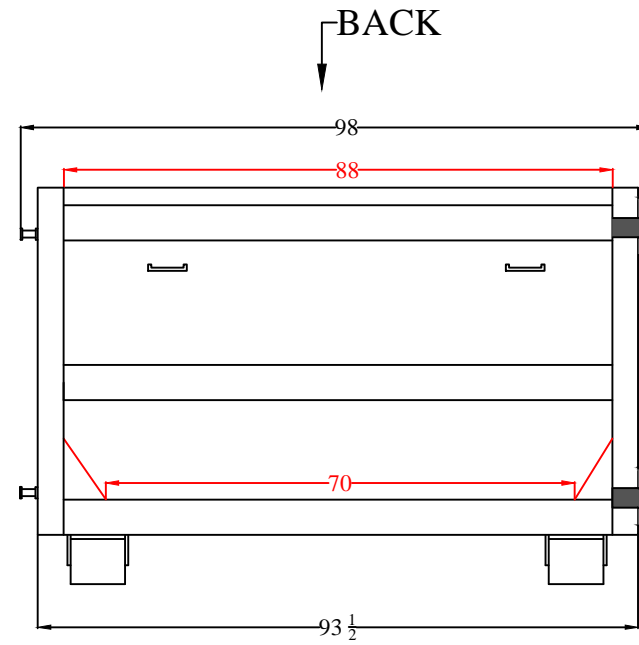

10 YARD TB

MODEL#: RO-10YD-TB

Drawn by: Dom Rosati

Date: 2/29/12

SIDE

FRONT

BACK

12 YARD TB
MODEL#: RO-12YD-TB
Drawn by: Dom Rosati
Date: 3/10/14

SIDE

FRONT

BACK

15 YARD TB

MODEL#: RO-15YD-TB

Drawn by: Dom Rosati

Date: 2/29/12

SIDE

FRONT

BACK

20 YARD TB

MODEL#: RO-20YD-TB

Drawn by: Dom Rosati

Date: 4/17/13

DRIVER SIDE

FRONT

PASSENGER SIDE

BACK

20 YARD TB

MODEL#: RO-20YD-TB

Drawn by: Dom Rosati

Date: 3/8/12

SIDE

FRONT