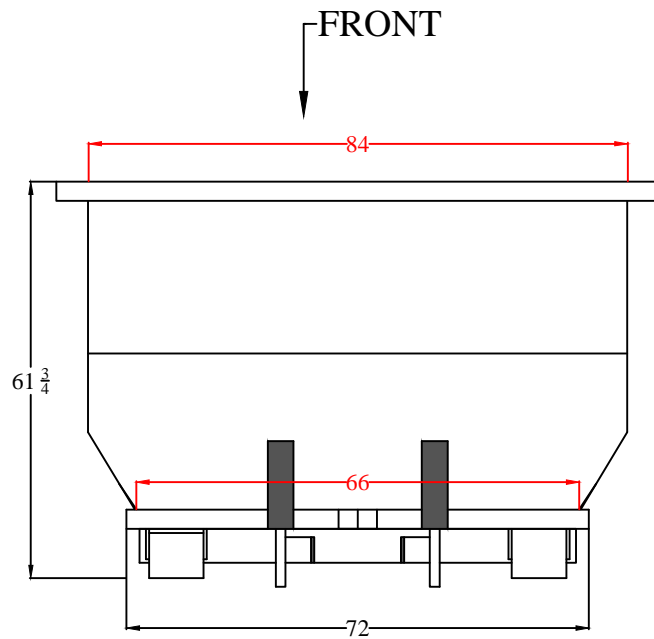

10 YARD TB

MODEL#: RO-10YD-TB

Drawn by: Dom Rosati

Date: 2/29/12

SIDE

FRONT

BACK

12 YARD TB
MODEL#: RO-12YD-TB
Drawn by: Dom Rosati
Date: 3/10/14

SIDE

FRONT

BACK

15 YARD TB

MODEL#: RO-15YD-TB

Drawn by: Dom Rosati

Date: 2/29/12

SIDE

FRONT

BACK

20 YARD TB

MODEL#: RO-20YD-TB

Drawn by: Dom Rosati

Date: 4/17/13

DRIVER SIDE

FRONT

PASSENGER SIDE

BACK

20 YARD TB

MODEL#: RO-20YD-TB

Drawn by: Dom Rosati

Date: 3/8/12

SIDE

FRONT