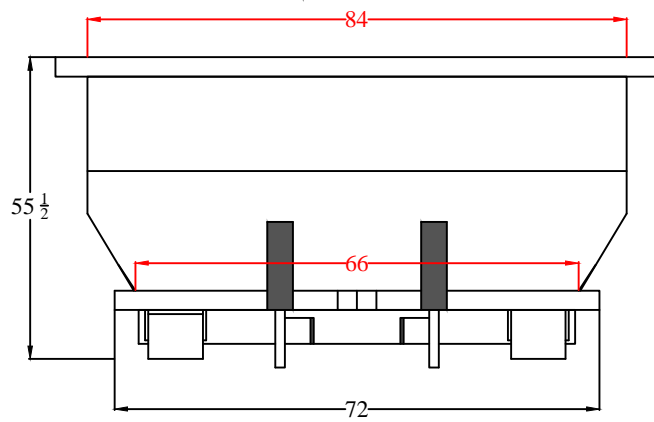

30 YARD TB

MODEL#: RO-30YD-TB

Drawn by: Dom Rosati

Date: 3/8/12

SIDE

FRONT

BACK

8 YARD TB