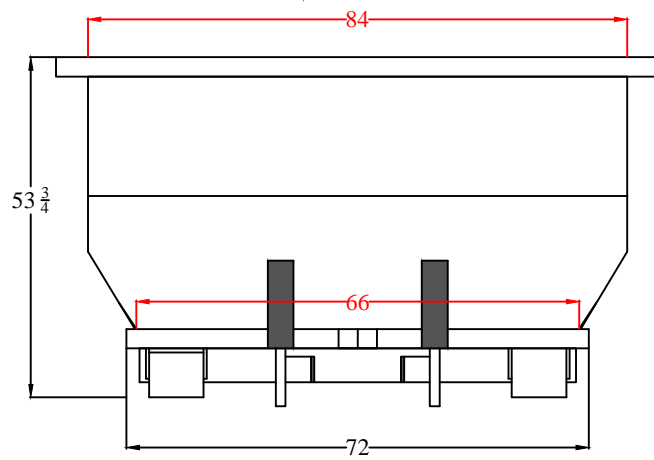

10 YARD TB

MODEL#: RO-10YD-TB

Drawn by: Dom Rosati

Date: 2/29/12

SIDE

FRONT

BACK

12 YARD TB
MODEL#: RO-12YD-TB
Drawn by: Dom Rosati
Date: 3/10/14

SIDE

FRONT

BACK

15 YARD TB

MODEL#: RO-15YD-TB

Drawn by: Dom Rosati

Date: 2/29/12

SIDE

PASSENGER SIDE

BACK

20 YARD TB

MODEL#: RO-20YD-TB

Drawn by: Dom Rosati

Date: 3/8/12

SIDE

FRONT

30 YARD TB

MODEL#: RO-30YD-TB

Drawn by: Dom Rosati

Date: 3/8/12

SIDE

FRONT

BACK

8 YARD TB