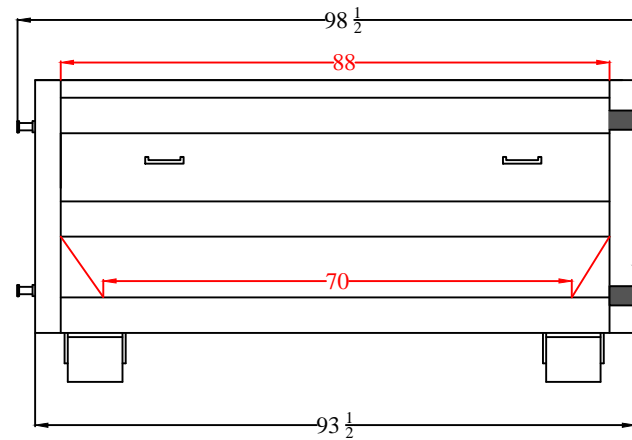

30 YARD TB

MODEL#: RO-30YD-TB

Drawn by: Dom Rosati

Date: 3/8/12

SIDE

FRONT

BACK

8 YARD TB