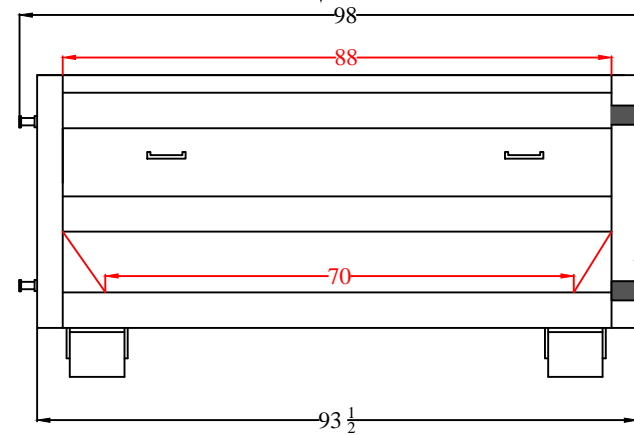

20 YARD TB

MODEL#: RO-20YD-TB

Drawn by: Dom Rosati

Date: 3/8/12

SIDE

FRONT

BACK