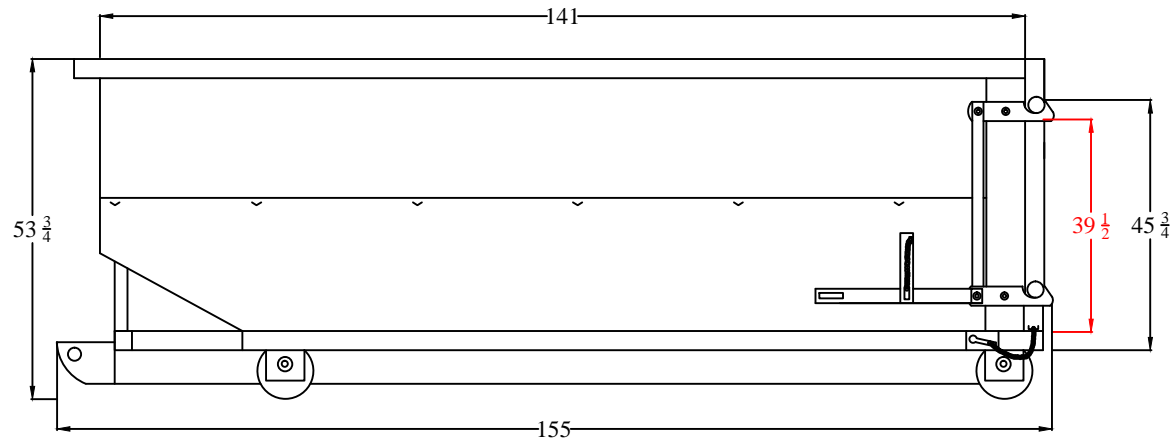

10 YARD TB

MODEL#: RO-10YD-TB

Drawn by: Dom Rosati

Date: 2/29/12

SIDE

FRONT

BACK

12 YARD TB
MODEL#: RO-12YD-TB
Drawn by: Dom Rosati
Date: 3/10/14

SIDE

FRONT

BACK

15 YARD TB

MODEL#: RO-15YD-TB

Drawn by: Dom Rosati

Date: 2/29/12

SIDE

FRONT

BACK

20 YARD TB

MODEL#: RO-20YD-TB

Drawn by: Dom Rosati

Date: 4/17/13

DRIVER SIDE

FRONT

PASSENGER SIDE

BACK

20 YARD TB

MODEL#: RO-20YD-TB

Drawn by: Dom Rosati

Date: 3/8/12

SIDE

FRONT