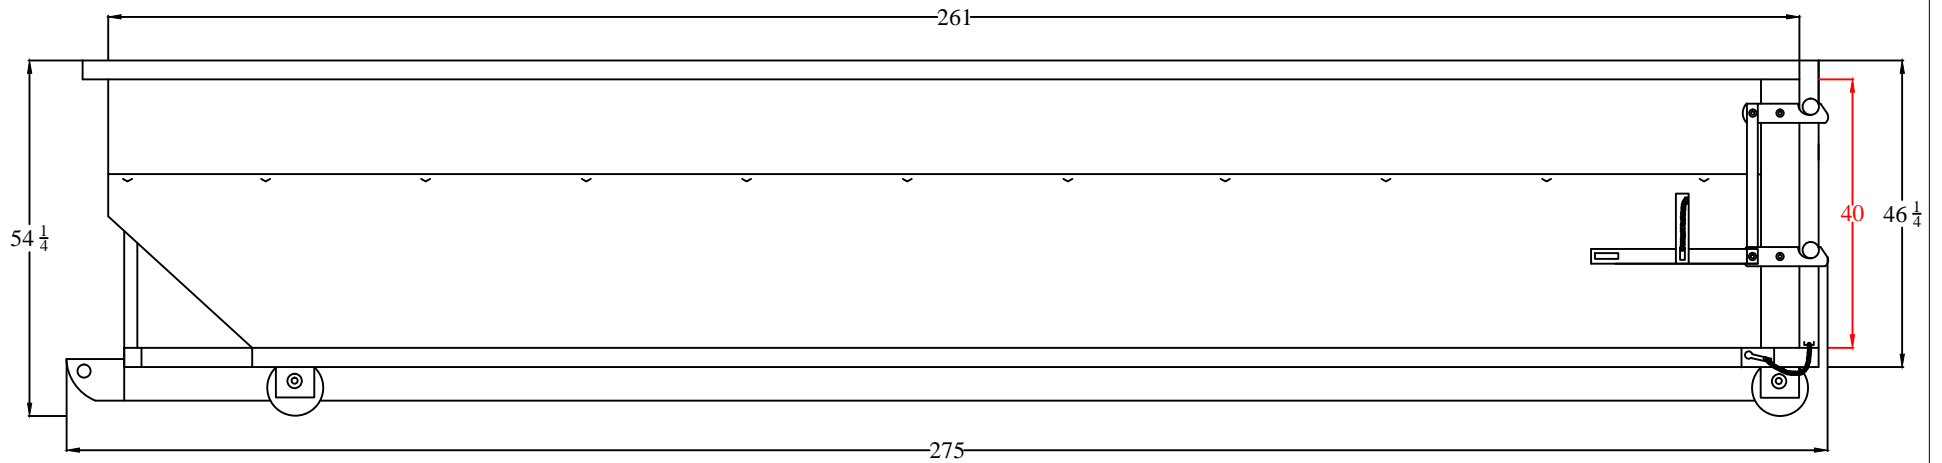

PASSENGER SIDE

BACK

20 YARD TB

MODEL#: RO-20YD-TB

Drawn by: Dom Rosati

Date: 3/8/12

SIDE

FRONT