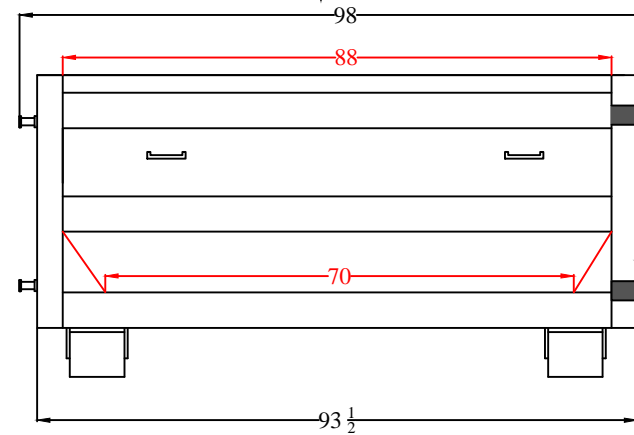

30 YARD TB

MODEL#: RO-30YD-TB

Drawn by: Dom Rosati

Date: 3/8/12

SIDE

FRONT

BACK

8 YARD TB