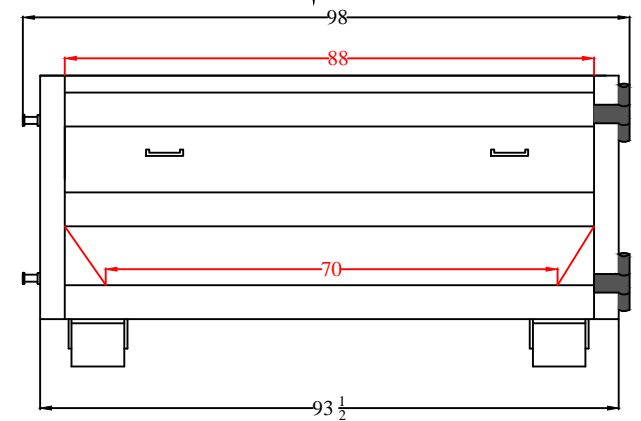

20 YARD TB

MODEL#: RO-20YD-TB

Drawn by: Dom Rosati

Date: 4/17/13

DRIVER SIDE

FRONT

PASSENGER SIDE

BACK