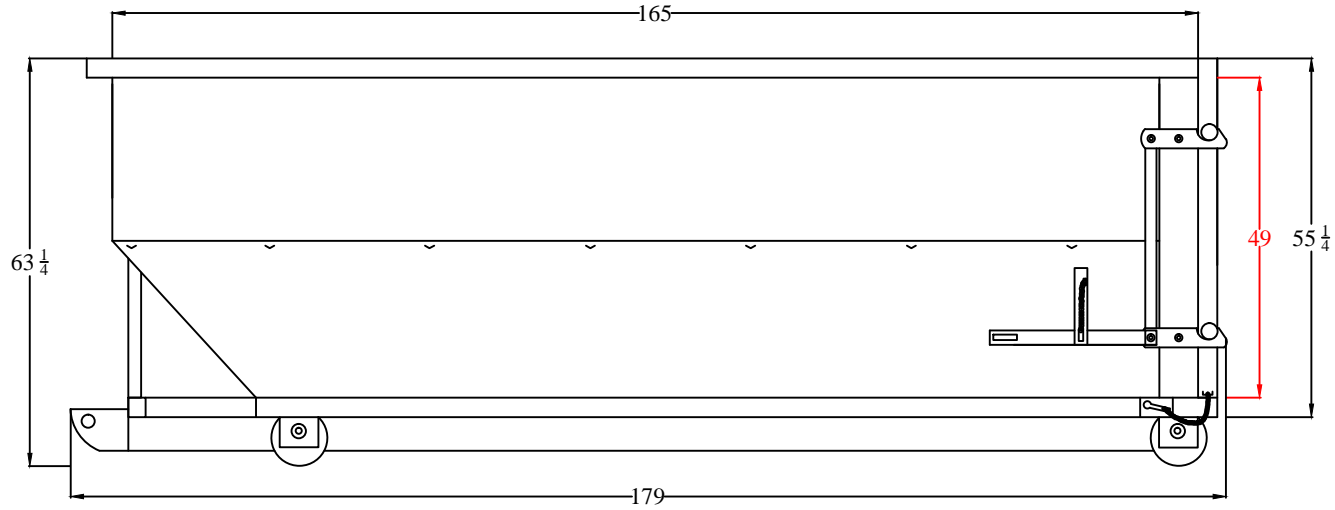

SIDE

FRONT

BACK

15 YARD TB

MODEL#: RO-15YD-TB

Drawn by: Dom Rosati

Date: 2/29/12

SIDE

FRONT

BACK

20 YARD TB

MODEL#: RO-20YD-TB

Drawn by: Dom Rosati

Date: 4/17/13

DRIVER SIDE

FRONT

PASSENGER SIDE

BACK

20 YARD TB

MODEL#: RO-20YD-TB

Drawn by: Dom Rosati

Date: 3/8/12

SIDE

FRONT