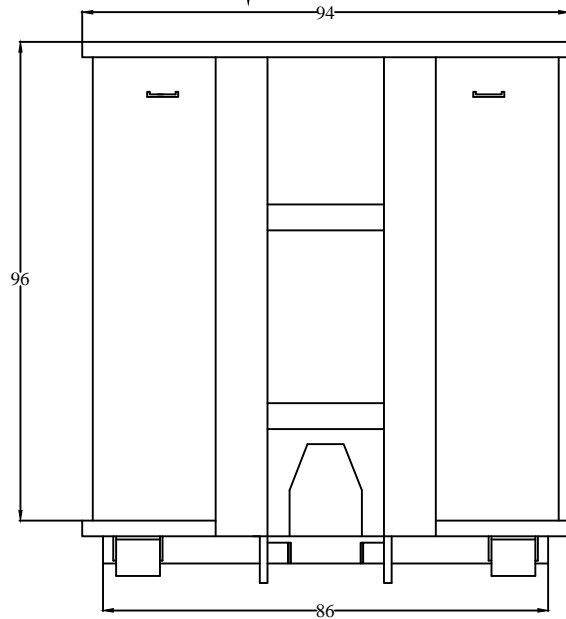

40 YARD ROLL-OFF

MODEL#: RO-40YD

Drawn by: Dom Rosati

Date: 10/20/14

50 YARD ROLL-OFF

MODEL#: RO-50YD
Drawn by: Dom Rosati
Date: 11/14/11

SIDE

FRONT