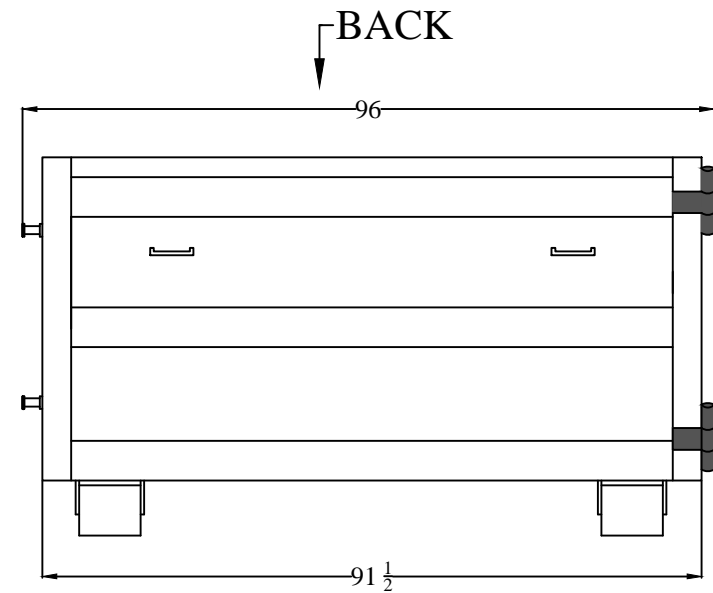

12 YARD ROLL-OFF

MODEL#: RO-12YD

Drawn by: Dom Rosati

Date: 9/6/11