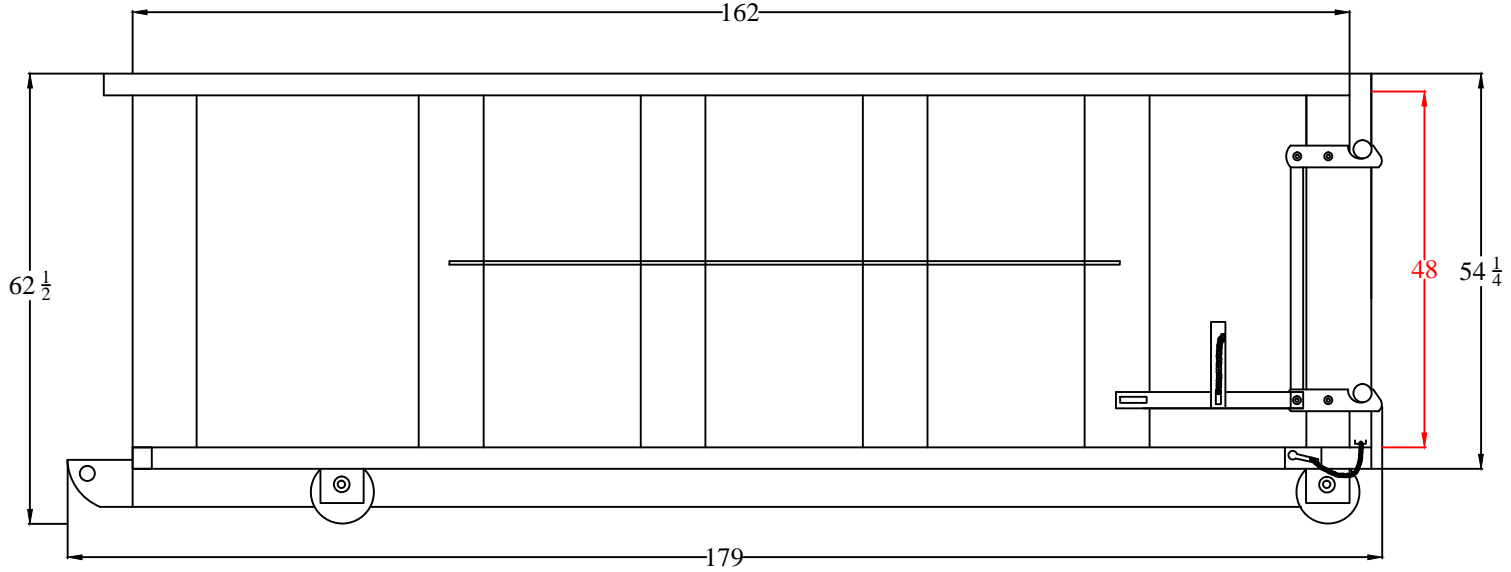

15 YARD ROLL-OFF

MODEL#: RO-15YD

Drawn by: Dom Rosati

Date: 8/19/14

SIDE