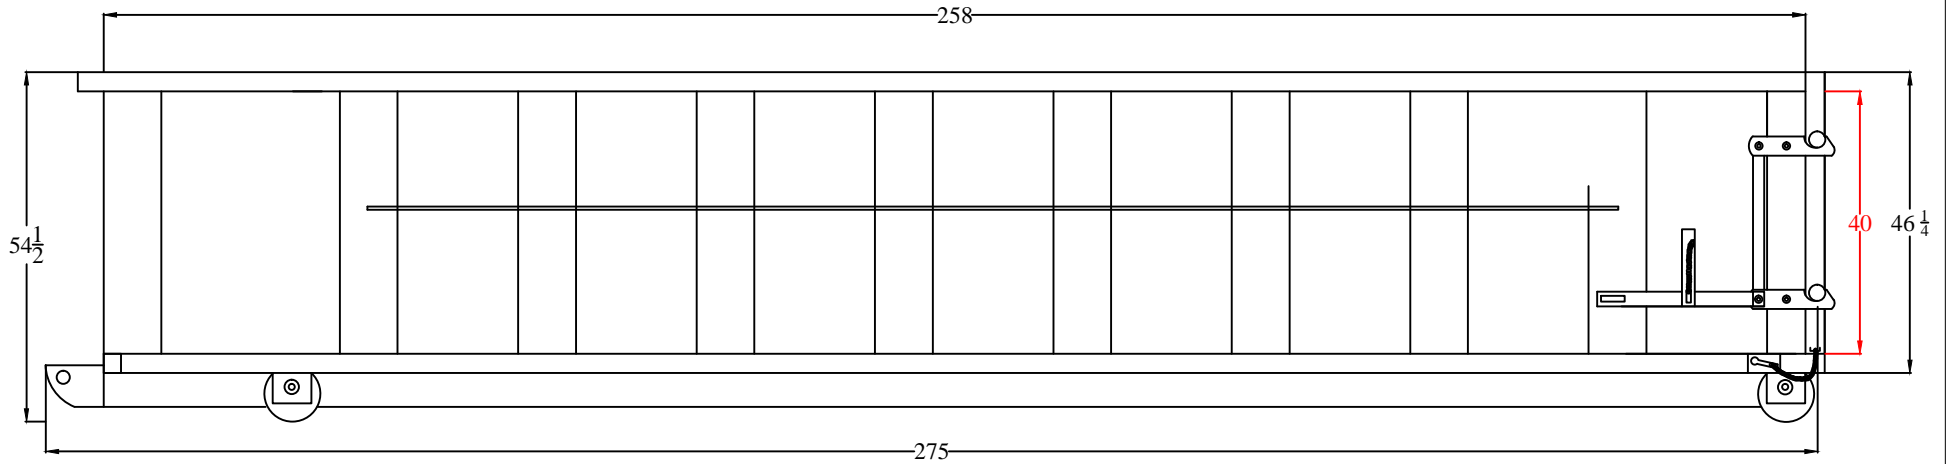

20 YARD ROLL-OFF

MODEL#: RO-20YD

Drawn by: Dom Rosati

Date: 8/20/14

SIDE
↓