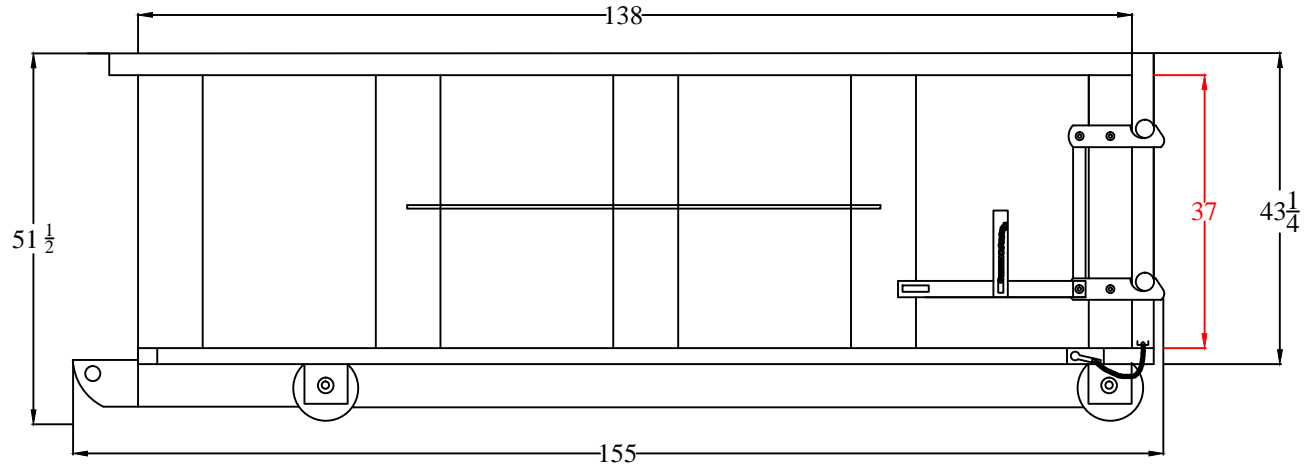

10 YARD ROLL-OFF

MODEL#: RO-10YD

Drawn by: Dom Rosati

Date: 08/07/15

SIDE
↓

FRONT
↓

BACK
↓

12 YARD ROLL-OFF

MODEL#: RO-12YD

Drawn by: Dom Rosati

Date: 9/6/11

15 YARD ROLL-OFF

MODEL#: RO-15YD

Drawn by: Dom Rosati

Date: 8/19/14

SIDE

FRONT

BACK

20 YARD ROLL-OFF

MODEL#: RO-20YD

Drawn by: Dom Rosati

Date: 8/20/14

SIDE
↓

FRONT
↓

BACK
↓

30 YARD ROLL-OFF

MODEL#: RO-30YD

Drawn by: Dom Rosati

Date: 4/10/15

SIDE

FRONT

BACK