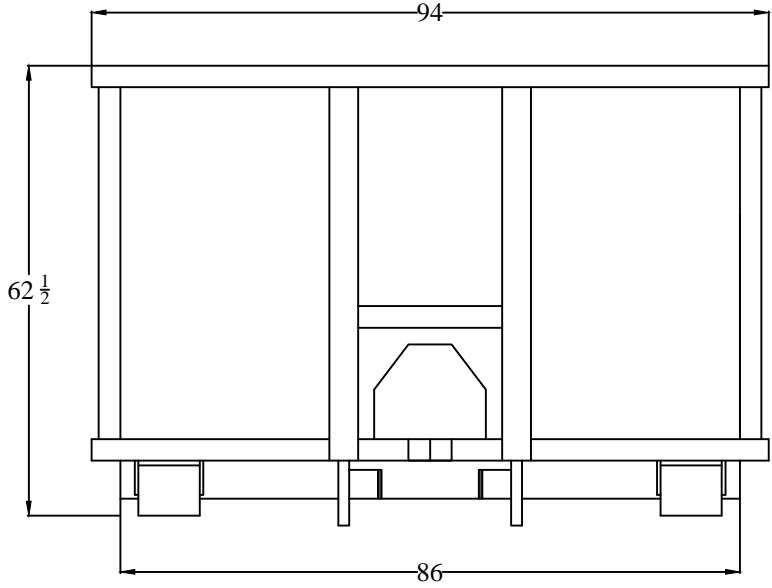

15 YARD ROLL-OFF

MODEL#: RO-15YD

Drawn by: Dom Rosati

Date: 8/19/14

SIDE

FRONT

BACK