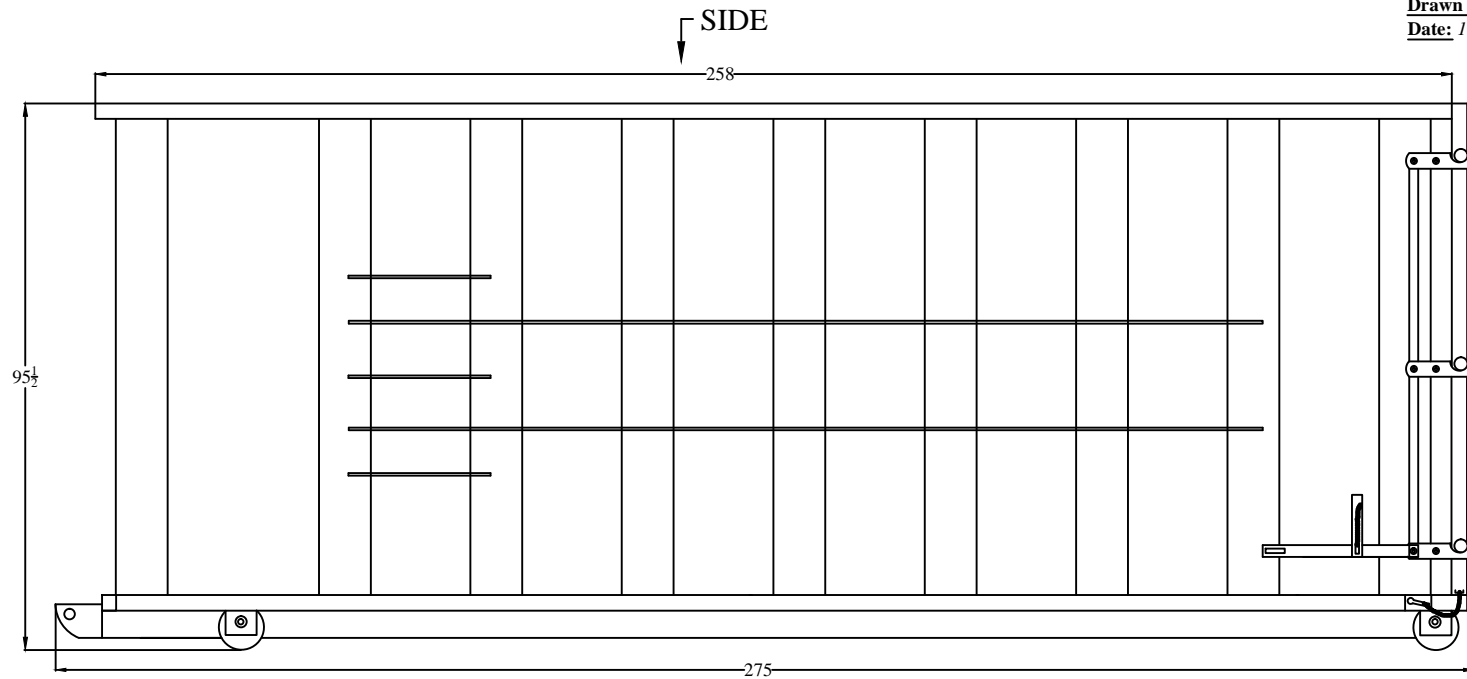

40 YARD ROLL-OFF

MODEL#: RO-40YD

Drawn by: Dom Rosati

Date: 10/20/14