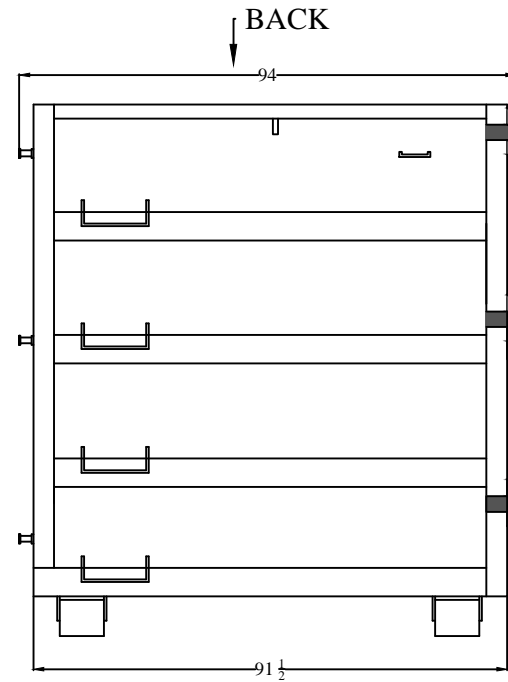

40 YARD ROLL-OFF

MODEL#: RO-40YD

Drawn by: Dom Rosati

Date: 10/20/14