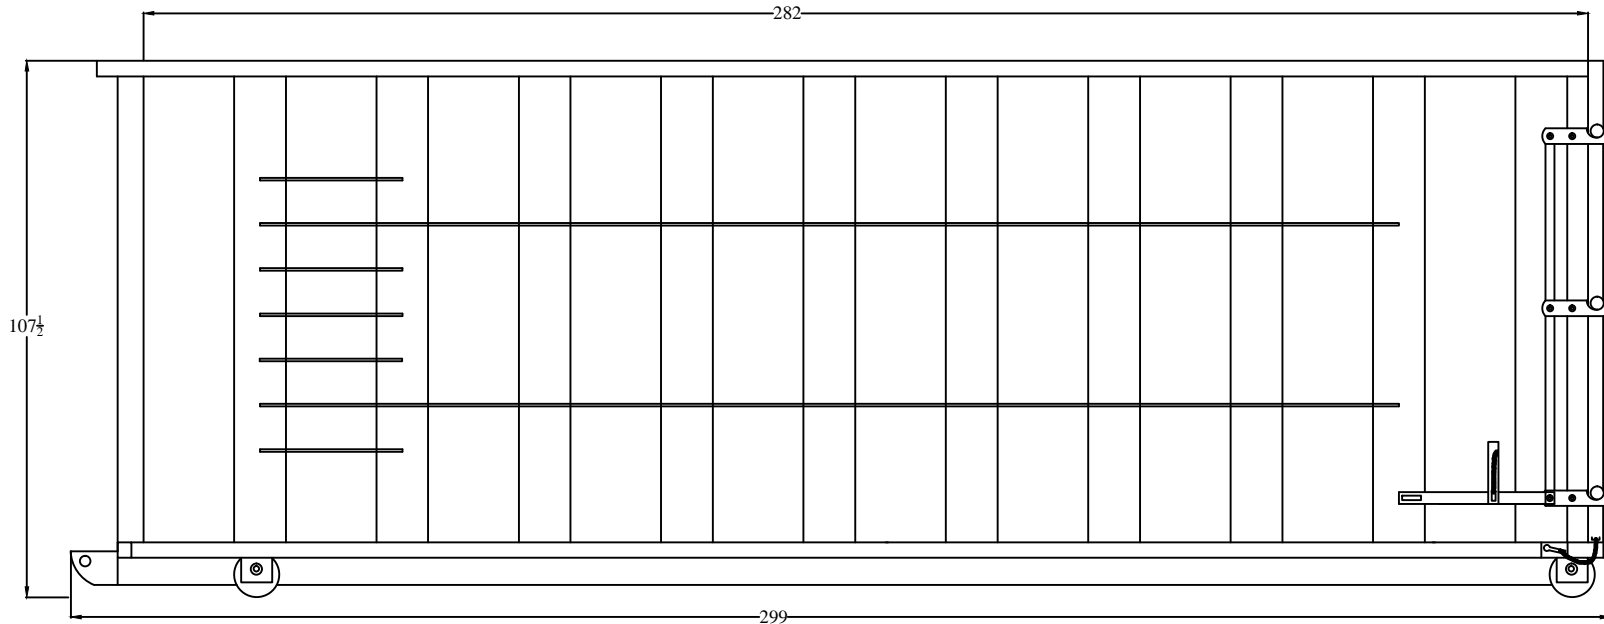

40 YARD ROLL-OFF

MODEL#: RO-40YD

Drawn by: Dom Rosati

Date: 10/20/14

50 YARD ROLL-OFF

MODEL#: RO-50YD
Drawn by: Dom Rosati
Date: 11/14/11

SIDE

FRONT