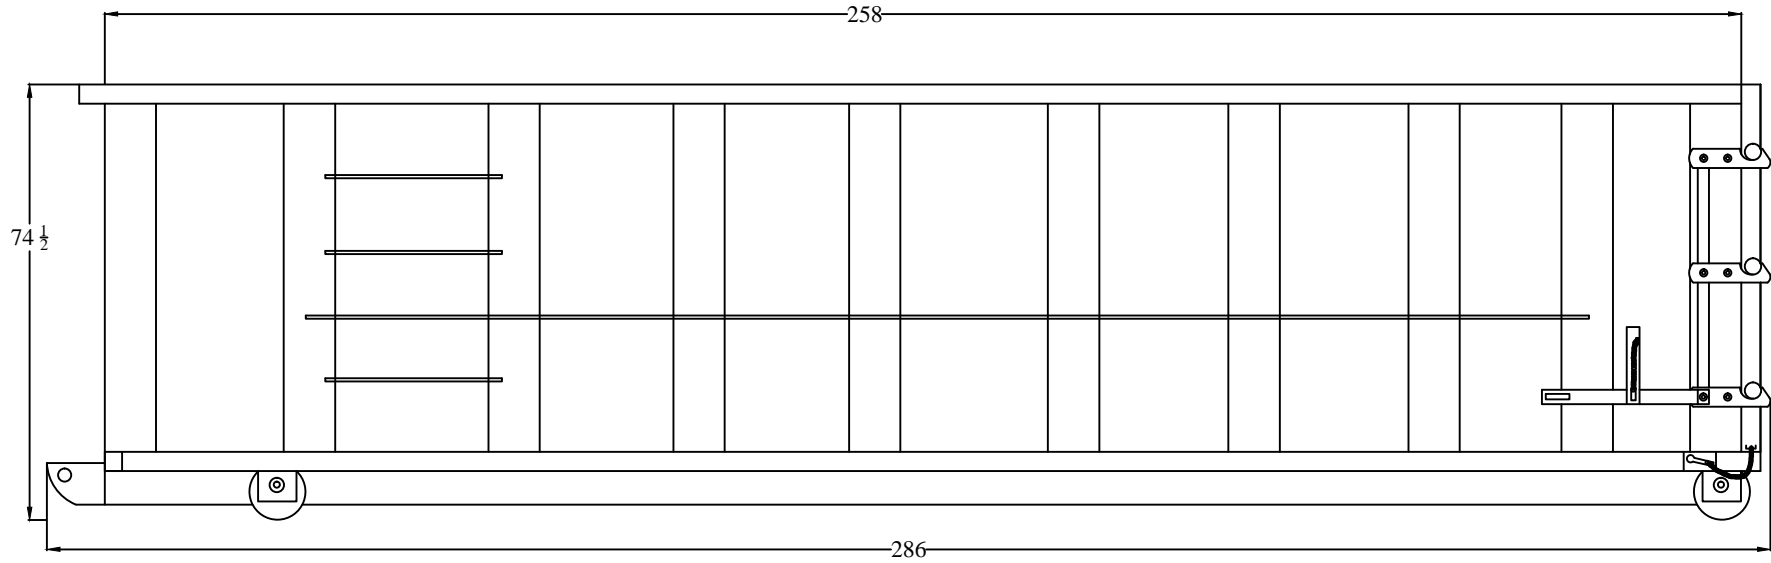

BACK
↓

30 YARD ROLL-OFF

MODEL#: RO-30YD

Drawn by: Dom Rosati

Date: 4/10/15

SIDE

FRONT

BACK