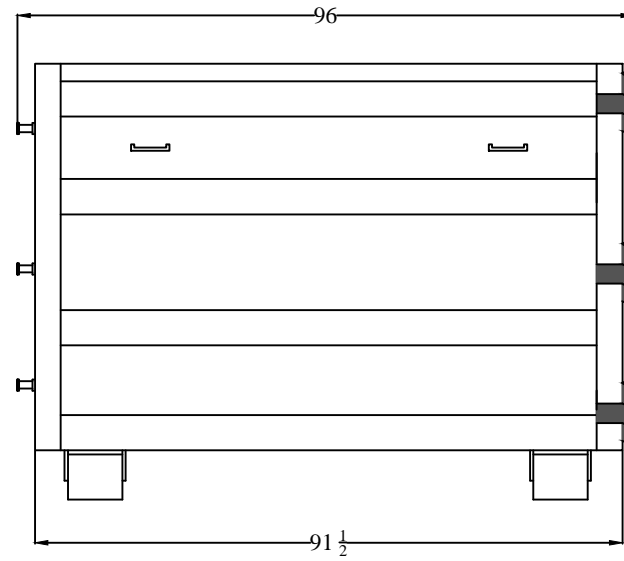

BACK
↓

30 YARD ROLL-OFF

MODEL#: RO-30YD

Drawn by: Dom Rosati

Date: 4/10/15

SIDE

FRONT

BACK