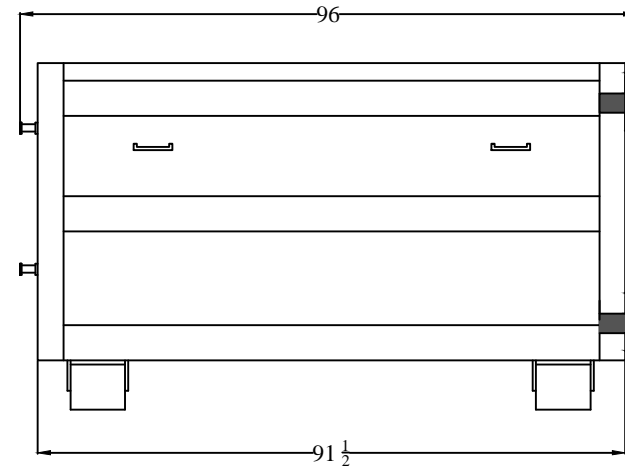

20 YARD ROLL-OFF

MODEL#: RO-20YD

Drawn by: Dom Rosati

Date: 8/20/14

SIDE
↓

FRONT
↓

BACK
↓