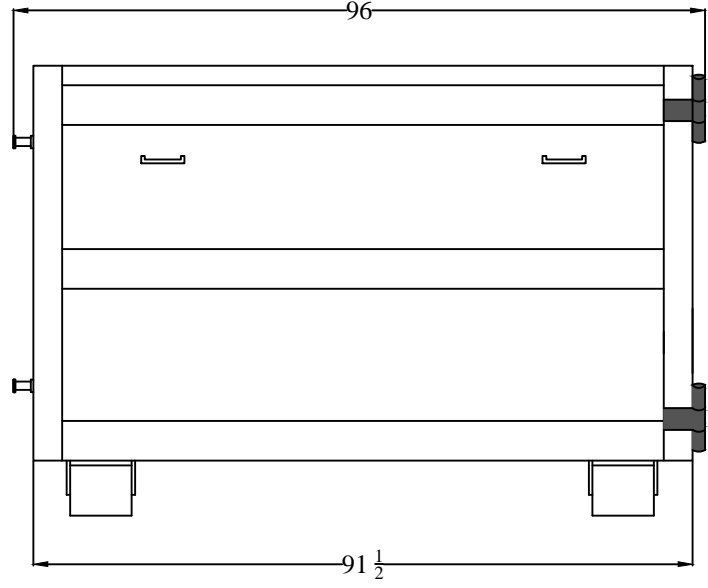

15 YARD ROLL-OFF

MODEL#: RO-15YD

Drawn by: Dom Rosati

Date: 8/19/14

SIDE

FRONT

BACK