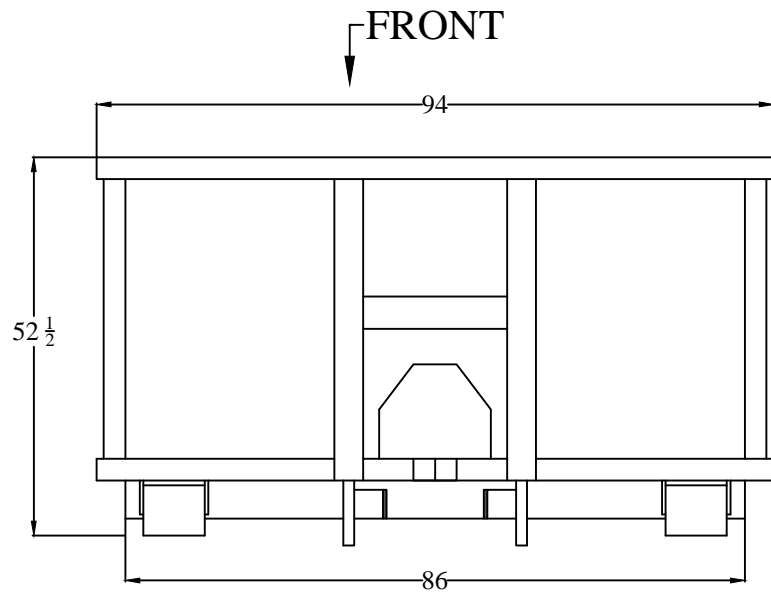

12 YARD ROLL-OFF

MODEL#: RO-12YD

Drawn by: Dom Rosati

Date: 9/6/11