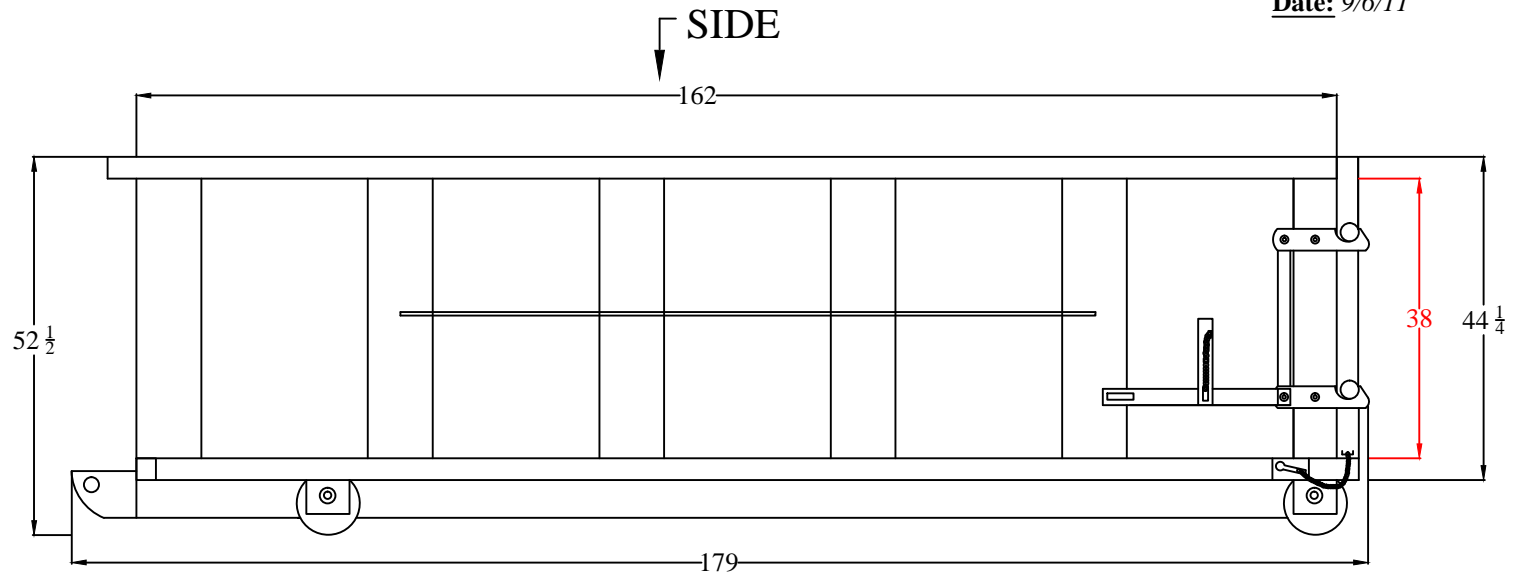

10 YARD ROLL-OFF

MODEL#: RO-10YD

Drawn by: Dom Rosati

Date: 08/07/15

SIDE
↓

FRONT
↓

BACK
↓

12 YARD ROLL-OFF

MODEL#: RO-12YD

Drawn by: Dom Rosati

Date: 9/6/11

15 YARD ROLL-OFF

MODEL#: RO-15YD

Drawn by: Dom Rosati

Date: 8/19/14

SIDE

FRONT

BACK

20 YARD ROLL-OFF

MODEL#: RO-20YD

Drawn by: Dom Rosati

Date: 8/20/14

SIDE
↓

FRONT
↓

BACK
↓

30 YARD ROLL-OFF

MODEL#: RO-30YD

Drawn by: Dom Rosati

Date: 4/10/15

SIDE

FRONT

BACK