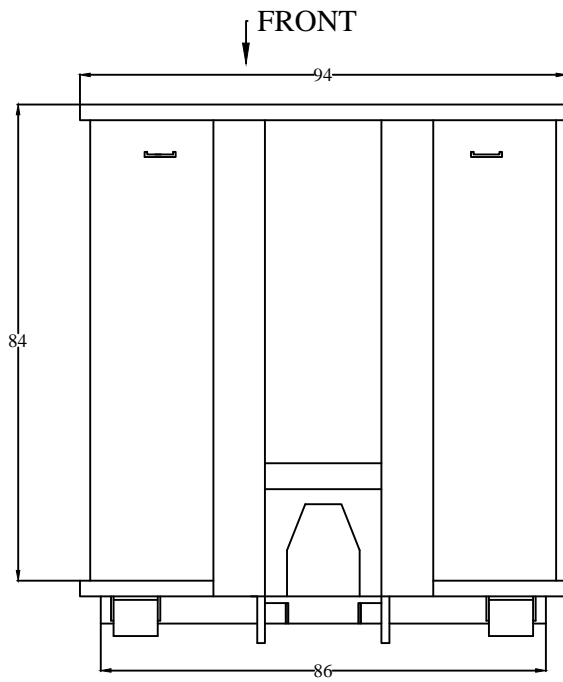

40 YARD ROLL-OFF

MODEL#: RO-40YD

Drawn by: Dom Rosati

Date: 10/20/14