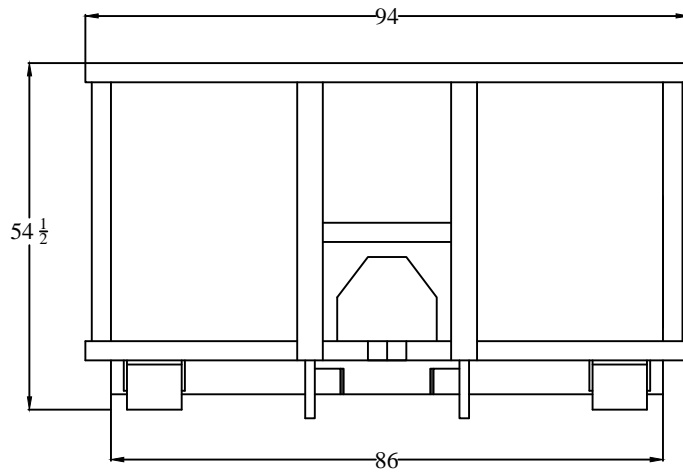

FRONT

BACK

20 YARD ROLL-OFF

MODEL#: RO-20YD

Drawn by: Dom Rosati

Date: 8/20/14

SIDE
↓

FRONT
↓