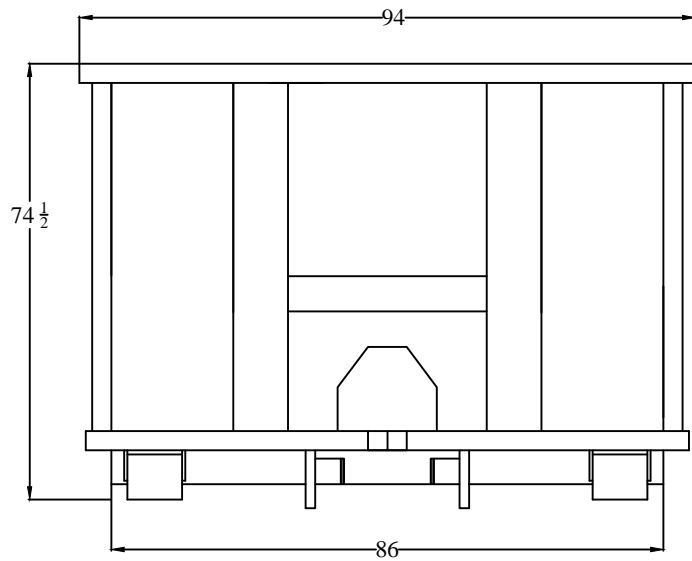

BACK
↓

30 YARD ROLL-OFF

MODEL#: RO-30YD

Drawn by: Dom Rosati

Date: 4/10/15

SIDE

FRONT

BACK