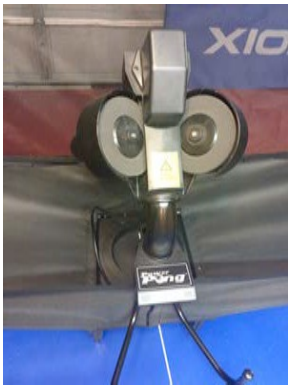

Power Pong 3000 Ball Machine / Easy setup instruction:

You're welcome to call me when you receive it for a quick set up and operation instruction. 714-280-6821

Open the box and place your ball machine on the top of the table.
Push down the net and push the legs forward facing the net on the table.
Loosen the screw on the back.

Turn the head around and adjust the head heights to the #3 line on the pipe to the top of the base.
Plug in the cord inside the machine.
Align and push down the corners of the recycling net, and attach it to the net on the table as shown in the picture.