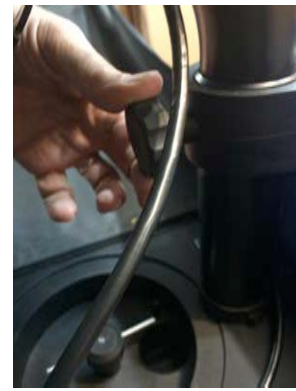

Power Pong 3000 Ball Machine / Easy setup instruction:

You're welcome to call me when you receive it for a quick set up and operation instruction. 714-280-6821

Open the box and place your ball machine on the top of the table.
Push down the net and push the legs forward facing the net on the table.
Loosen the screw on the back.

Turn the head around and adjust the head heights to the #3 line on the pipe to the top of the base.
Plug in the cord inside the machine.
Align and push down the corners of the recycling net, and attach it to the net on the table as shown in the picture.