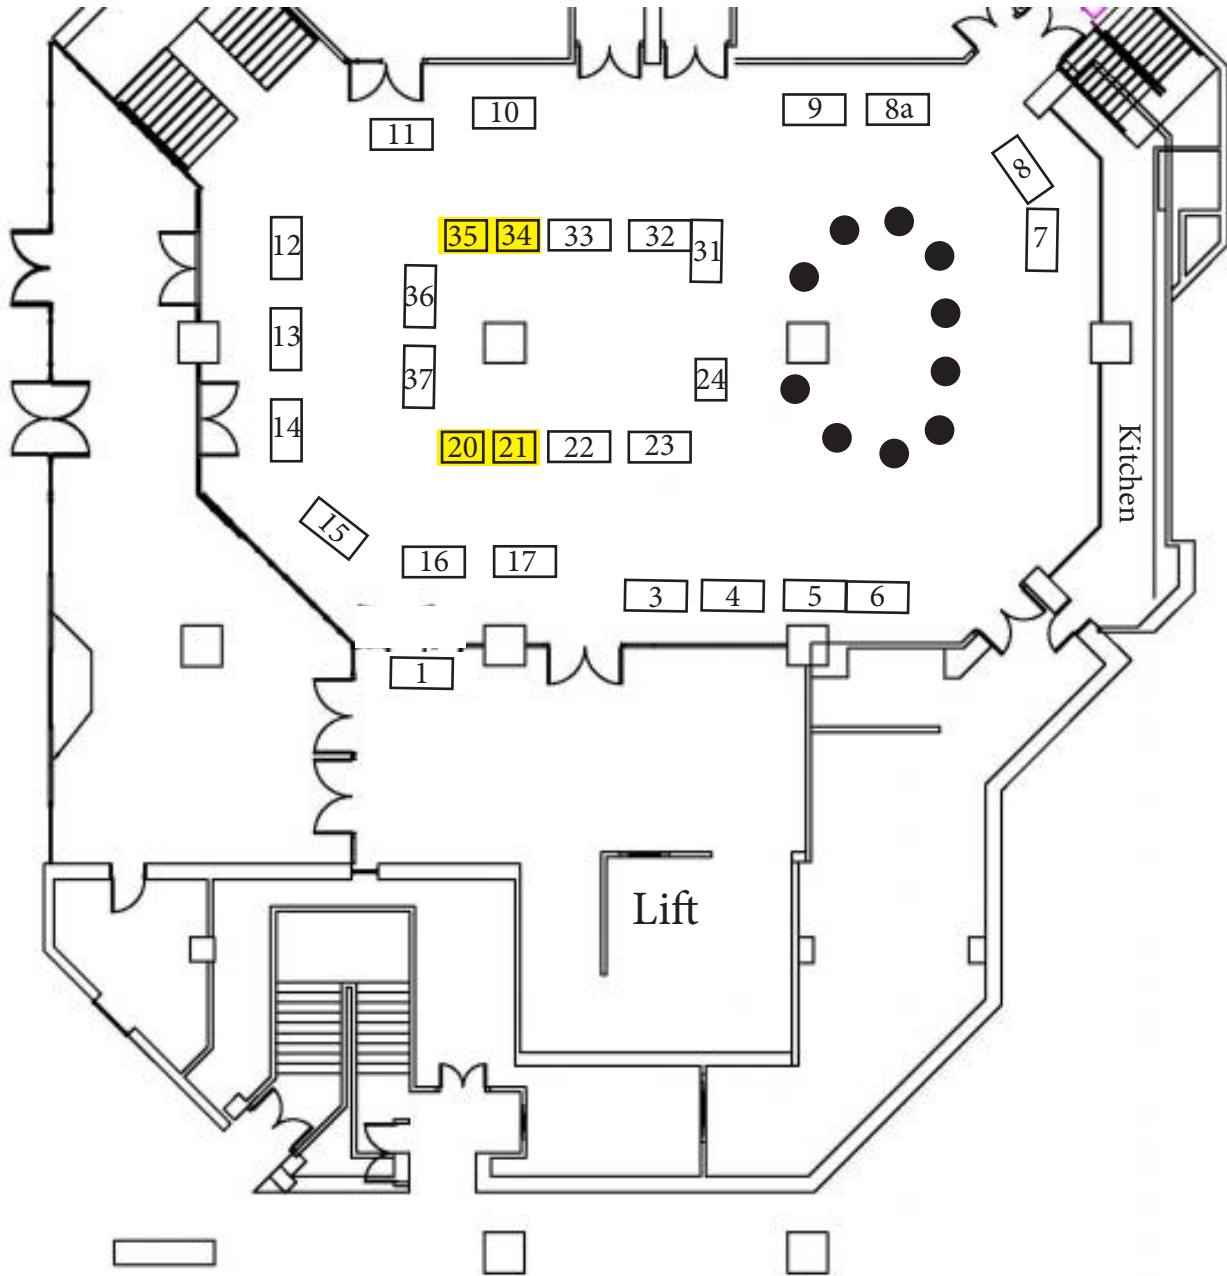

The Great Hall Foyer

 4ft Table