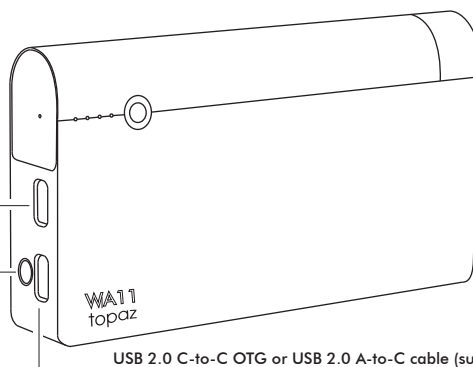

Overview

For use with full-sized headphones

Quick Start Guide

W11
topaz

Connections

To ensure compatibility with various USB devices, use the supplied USB cables.

USB-A Charger
AC100 - 240V
(supplied)

USB A-to-C
cable (supplied)

Analog 4.4mm to 4.4mm
balanced (sold separately)

Analog dual 3-pin
XLR to 4.4mm balanced
(sold separately)

USB 2.0 C-to-C OTG or USB 2.0 A-to-C cable (supplied)

Use one headphone
at a time

6.3mm
Unbalanced