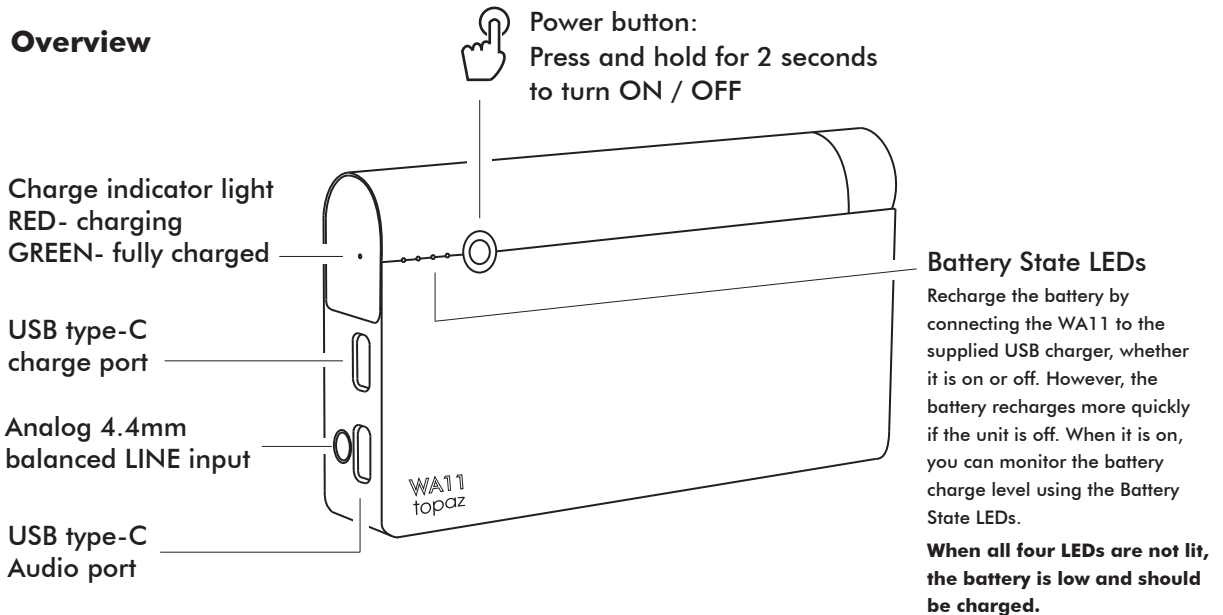

WA11 topaz

Headphone Amplifier / DAC

Quick Start Guide

youtu.be/m-45jJA2oBI

Video tour

In the box

- WA11 topaz headphone amplifier / DAC (1)
- USB 2.0 type-A to type-C cable (1)
- USB 2.0 type-C to type-C OTG cable (1)
- Alcantara® protection pouch (1)
- USB Charger (1)
- Wall plug adapter for UK, EU, Australia (3)
- Quick Start Guide (1)

Keep the product away from children. Do not place the unit near heat or water sources, or in a place subject to direct sunlight. Avoid cleaning with abrasive pads or solvents, such as thinner, benzene, or rubbing alcohol. The aluminum case can dent, scratch, or deform if mishandled or dropped. Incorrect storage or use of your WA11 may void the factory warranty.

Overview

For use with full-sized headphones