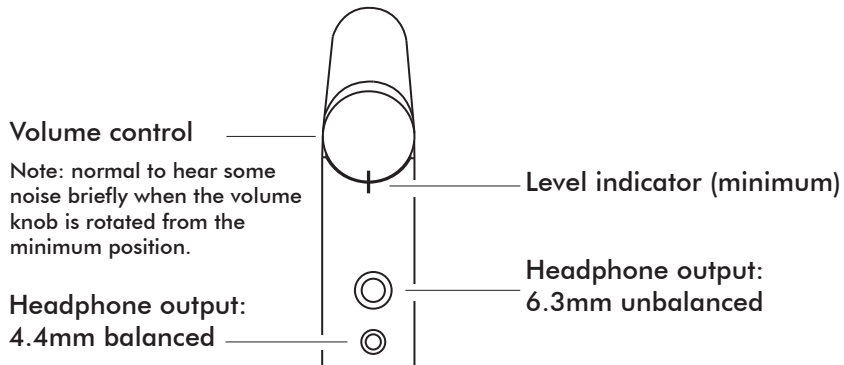

WA11 topaz

Headphone Amplifier / DAC

Quick Start Guide

youtu.be/m-45jJA2oBI

Video tour

In the box

- WA11 topaz headphone amplifier / DAC (1)
- USB 2.0 type-A to type-C cable (1)
- USB 2.0 type-C to type-C OTG cable (1)
- Alcantara® protection pouch (1)
- USB Charger (1)
- Wall plug adapter for UK, EU, Australia (3)
- Quick Start Guide (1)

Keep the product away from children. Do not place the unit near heat or water sources, or in a place subject to direct sunlight. Avoid cleaning with abrasive pads or solvents, such as thinner, benzene, or rubbing alcohol. The aluminum case can dent, scratch, or deform if mishandled or dropped. Incorrect storage or use of your WA11 may void the factory warranty.

Overview

For use with full-sized headphones