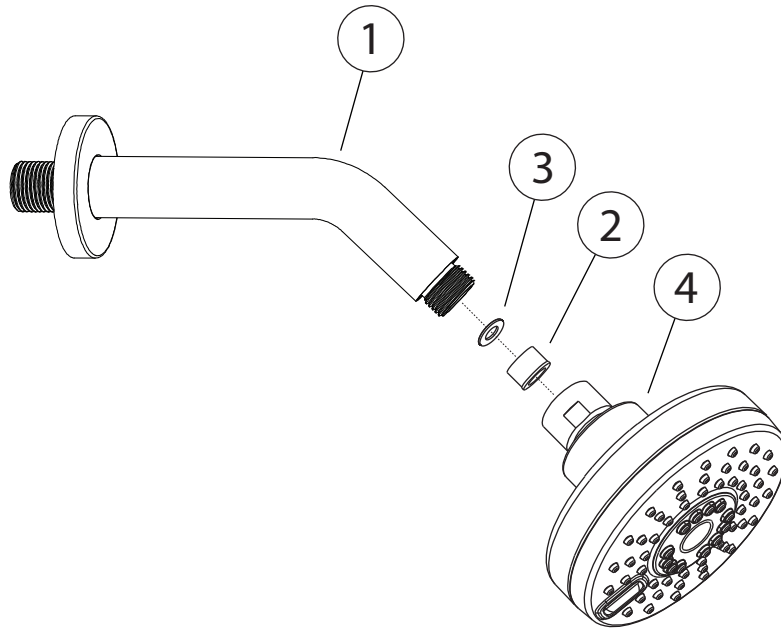

## INSTALLATION INSTRUCTIONS

Thank you for selecting Bath Royale,  
the benchmark of quality and function.

## MB0228 BELLA 2 FUNCTION SHOWER HEAD

### COMPLIES WITH:

- IPC / IRC / UPC
- EPA WaterSense®
- ASME A112.18.1 / CSA B125.1

No.	Part name	Qty.
1	Shower Arm (sold separately)	
2	Flow device 1.75 GPM	1
3	Sealing washer	1
4	Shower Head	1

**IMPORTANT:** Make sure your water supply line is fully flushed  
before installation of this product.