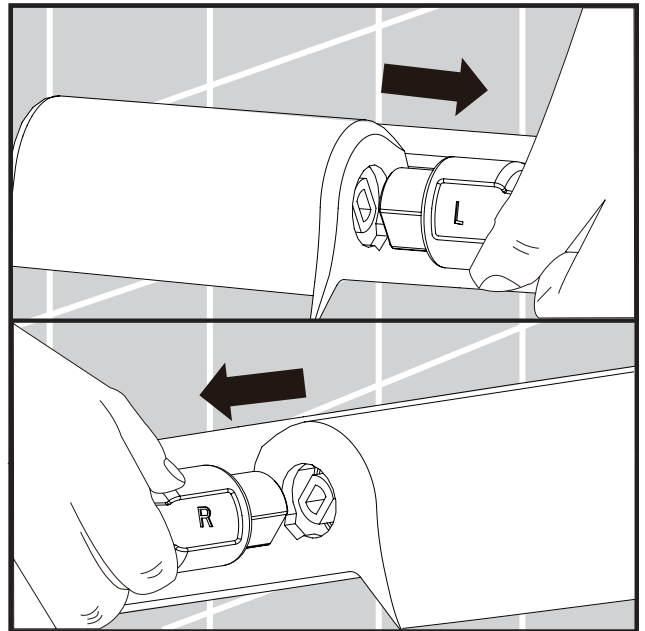

**BATH ROYALE**

LUXURY BATHROOM ACCESSORIES

**Models: BR631B Elongated Family Toilet Seat**

## **Child Seat Removal Instructions**

**1. Open the child seat to  $45 \pm 5^\circ$  and pull with both hands to release.**

**2. Remove left and right inserts and store with child seat for future use.**

# Child Seat Installation Instructions

**1. Remove the decorative caps.**

**2. Install left and right inserts.**

**3. Notice the angle of the slots the child seat will snap into.**

**4. Hold the child seat to  $45 \pm 5^\circ$ , then push and snap into place.**