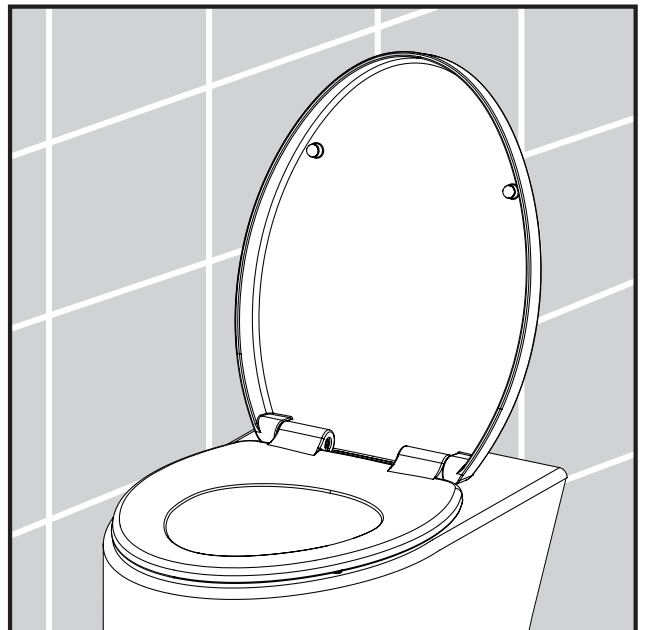

4. Finished