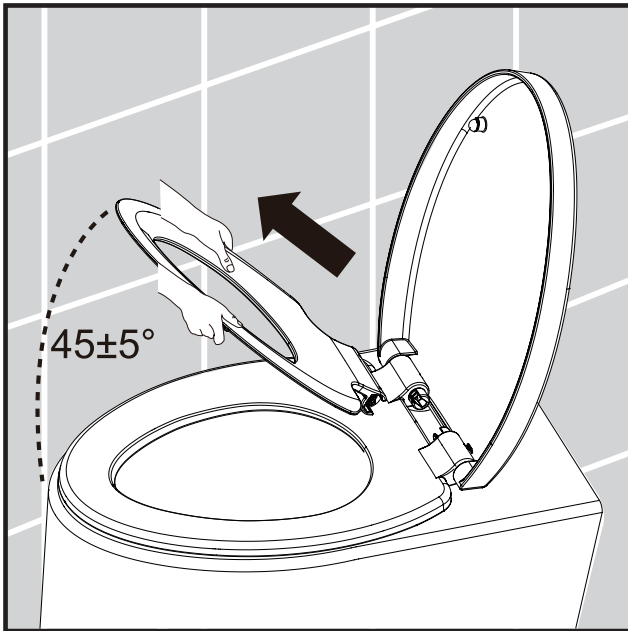

**BATH ROYALE**

LUXURY BATHROOM ACCESSORIES

**Models: BR631B Elongated Family Toilet Seat**

## **Child Seat Removal Instructions**

**1. Open the child seat to  $45 \pm 5^\circ$  and pull with both hands to release.**

**2. Remove left and right inserts and store with child seat for future use.**

# Child Seat Installation Instructions

**1. Remove the decorative caps.**

**2. Install left and right inserts.**

**3. Notice the angle of the slots the child seat will snap into.**

**4. Hold the child seat to  $45 \pm 5^\circ$ , then push and snap into place.**