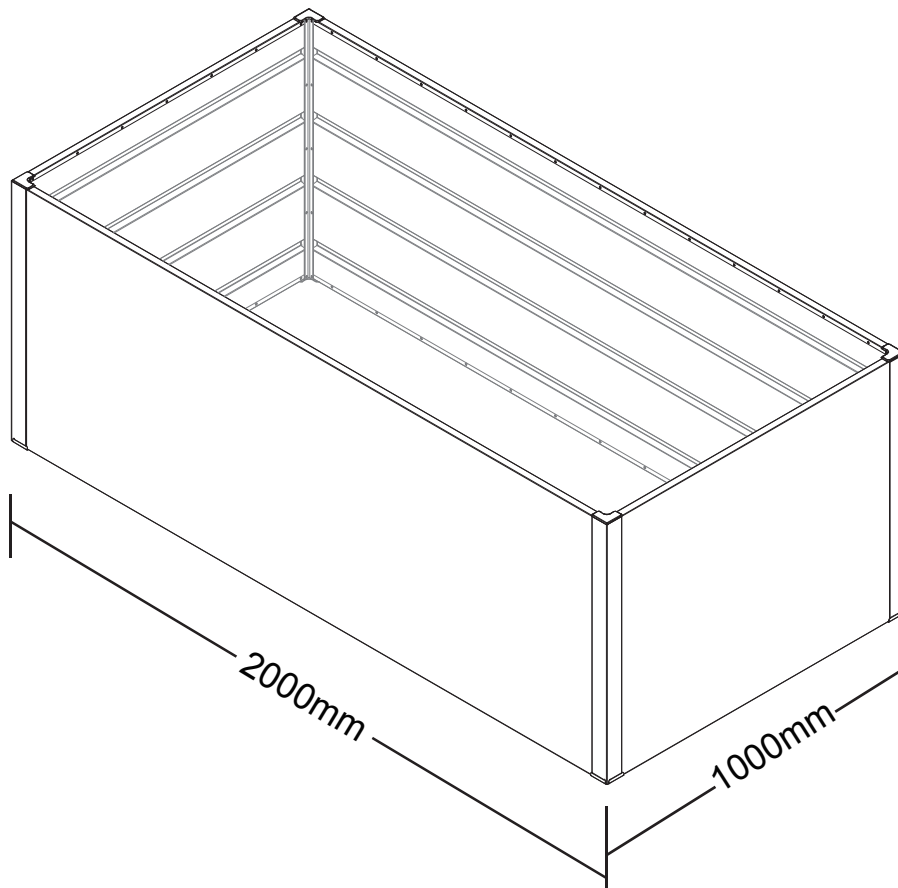

79" METAL RAISED GARDEN BED

- Please read and understand the product manual completely before assembly
- Check against the parts list to make sure all parts are received
- Wear proper safety goggles or other protective gears while in assembly
- Do not return the product to dealer. They are not equipped to handle your requests.

Missing parts or have questions on assembly?
Please call: 1-877-761-2819 or email: cs@tmgindustrial.com

Installation Notes

size 200 X 100 X 76 CM

TOOLS MAY REQUIRED

Use heavy duty gloves when handling steel sheets and flashing