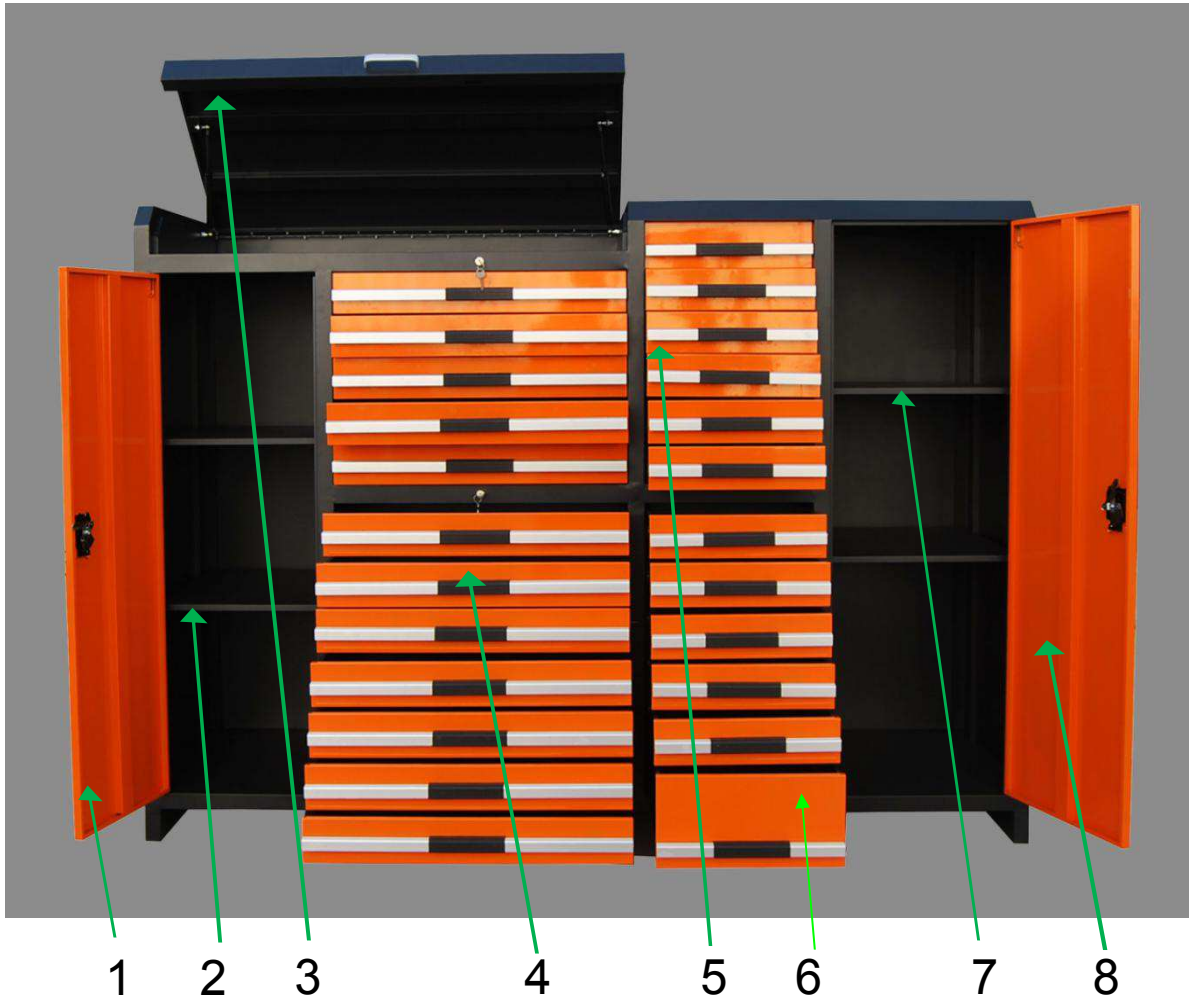

85" Storage Chest

Model:TMG-SC85

- Please read the product manual completely before assembly
- Check against the parts list to make sure all parts are received
- Wear proper safety goggles or other protective gears while in assembly

Missing parts or questions on assembly?

Please call: 1-877-761-2819 or email: cs@tmgindustrial.com

Do not return the product to dealer, they are not equipped to handle your requests

Parts Code	Description	Quantity	Weight (kg)	Specifications
1	Side Cabinet Doo	1	3.7kg	16''x50''(WxH)
2	Side Cabinet Shelves	2	1.5kg	17.3''x22.8''(WxD)
3	Top Cover	1	6.0kg	45''x20''x5''(WxDxH)
4	Drawer	12	4.3kg	26''x20''x2.5''(WxDxH)
5	Drawer	11	3.0kg	20''x15''x2.5''(WxDxH)
6	Drawer	1	4.0kg	20''x15''x5''(WxDxH)
7	Side Cabinet Shelves	2	1.6kg	19.7''x22.8''(WxD)
8	Side Cabinet Door	1	4.5kg	18''x55''(WxH)