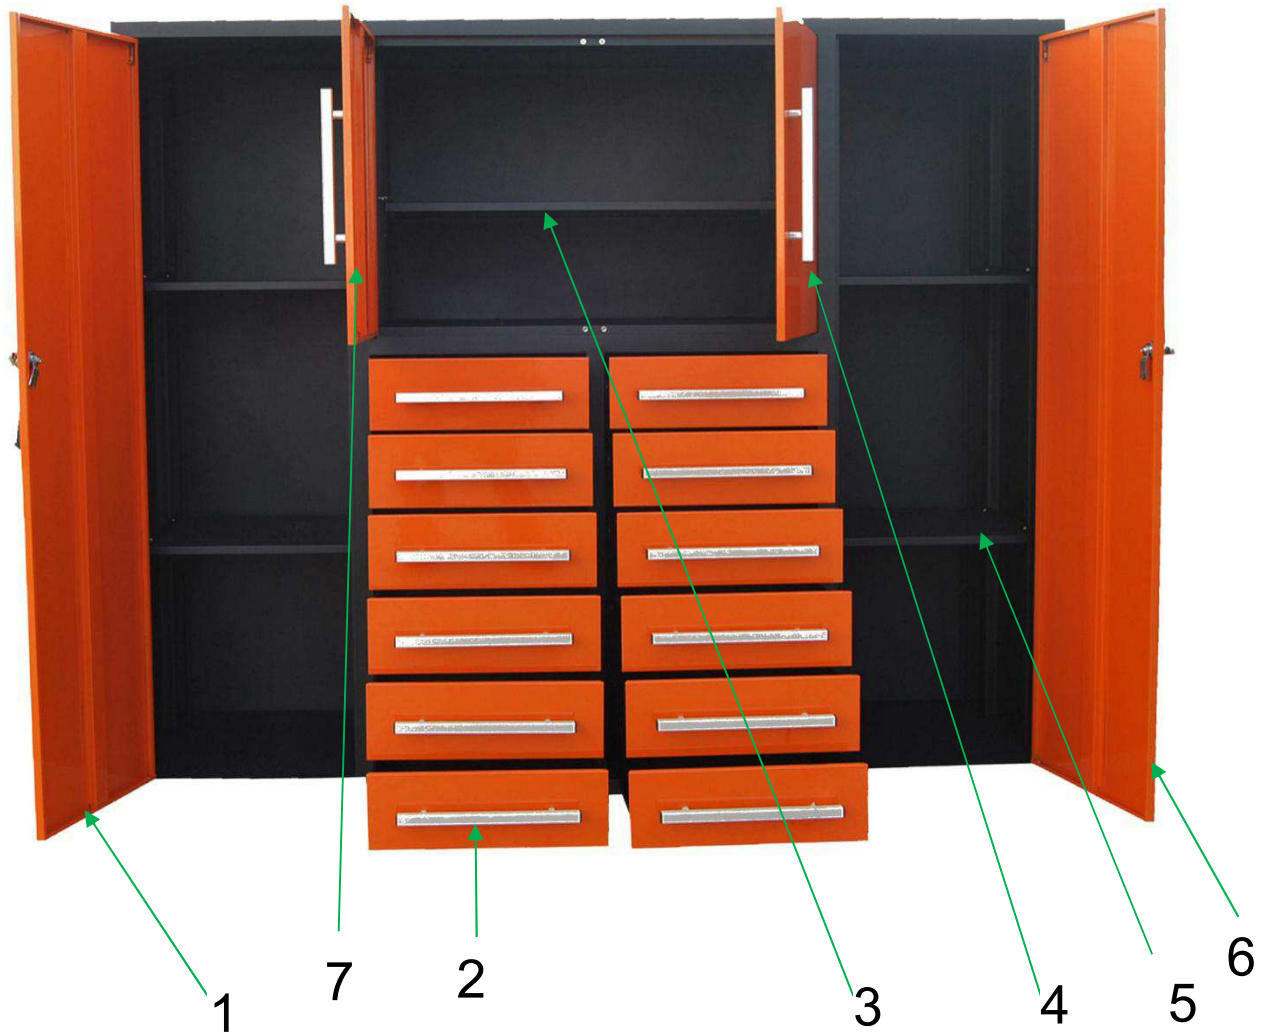

80" Storage Chest**Model:TMG-SC80**

- Please read the product manual completely before assembly
- Check against the parts list to make sure all parts are received
- Wear proper safety goggles or other protective gears while in assembly

Missing parts or questions on assembly?

Please call: 1-877-761-2819 or email: cs@tmgindustrial.com

Do not return the product to dealer, they are not equipped to handle your requests

Parts Code	Description	Quantity	Weight (kg)	Specifications
1	Side Cabinet Door	1	5.2kg	17.7''x65''(WxH)
2	Drawer	12	4.0kg	21''x17''x4''(WxDxH)
3	Upper Cabinet Shelves	1	3.2kg	35''x18''(WxD)
4	Upper Cabinet door	1	2.5kg	19''x25.6(WxH)
5	Side Cabinet Shelves	4	1.84kg	18.8''x18''(WxD)
6	Side Cabinet Door	1	5.2kg	17.7''x65''(WxH)
7	Upper Cabinet door	1	2.5kg	19''x25.6(WxH)