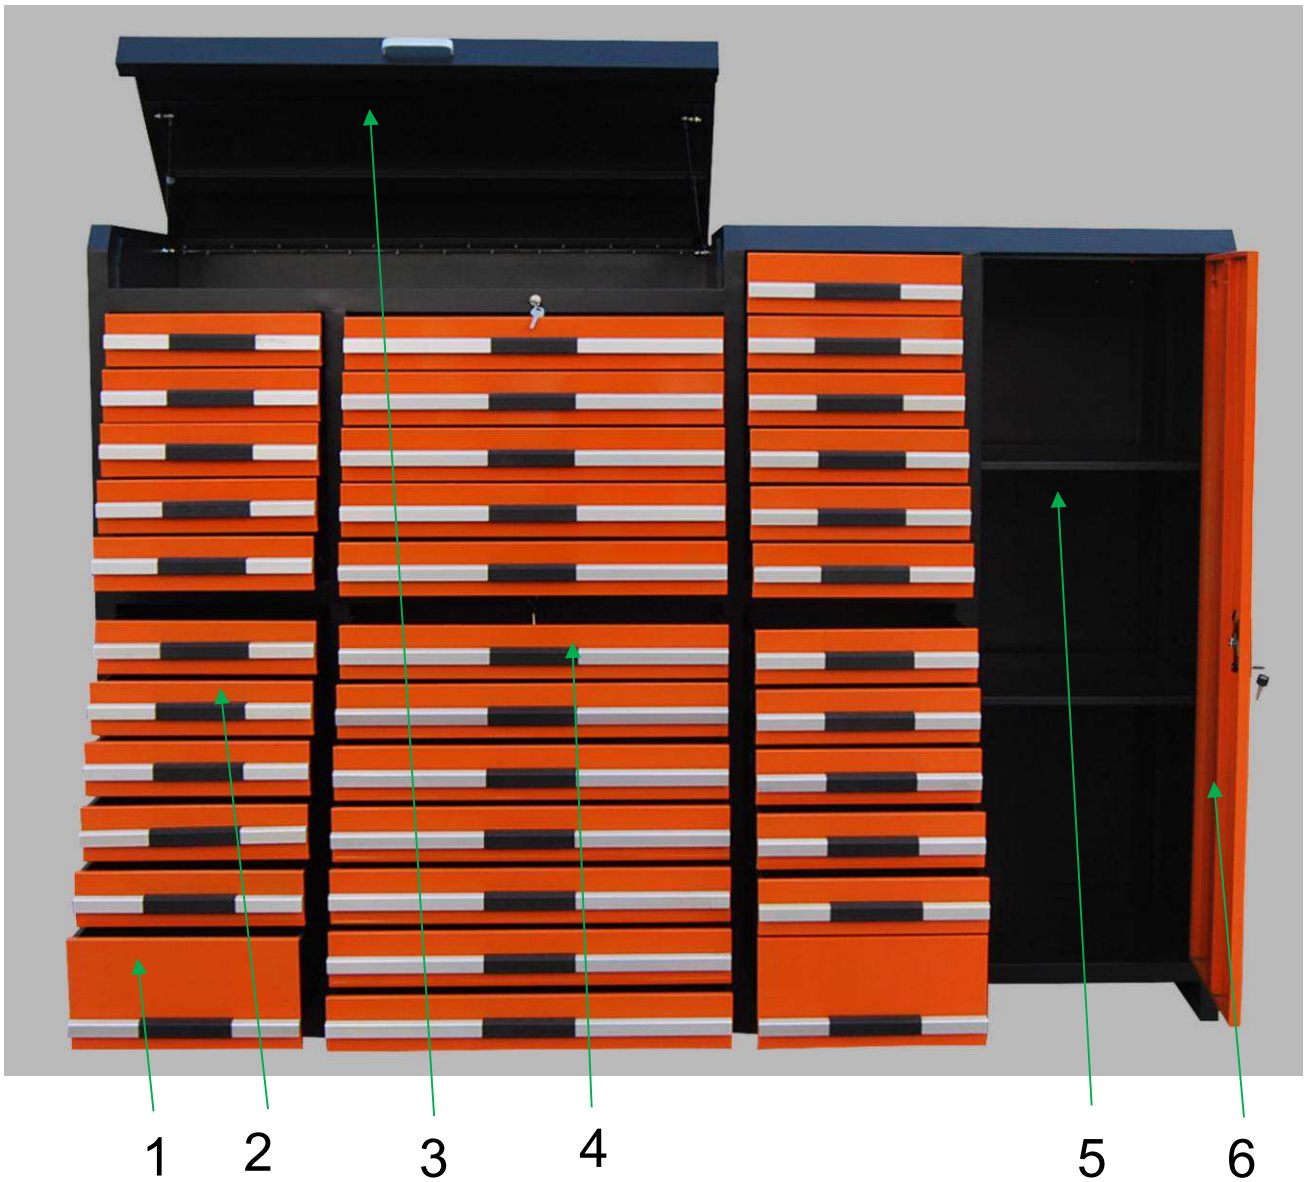

35 Drawer Storage Chest**Model:TMG-SC35D**

- Please read the product manual completely before assembly
- Check against the parts list to make sure all parts are received
- Wear proper safety goggles or other protective gears while in assembly

Missing parts or questions on assembly?

Please call: 1-877-761-2819 or email: cs@tmgindustrial.com

Do not return the product to dealer, they are not equipped to handle your requests

Parts Code	Description	Quantity	Weight (kg)	Specifications
1	Drawer	2	4.0kg	20''x15''x5''(WxDxH)
2	Drawer	21	3.0kg	20''x15''x2.5''(WxDxH)
3	Top Cover	1	6.0kg	45''x20''x5''(WxDxH)
4	Drawer	12	4.3kg	26''x20''x2.5''(WxDxH)
5	Side Cabinet Shelves	2	1.6kg	19.7''x22.8''(WxD)
6	Side Cabinet Door	1	4.5kg	18''x55''(WxH)