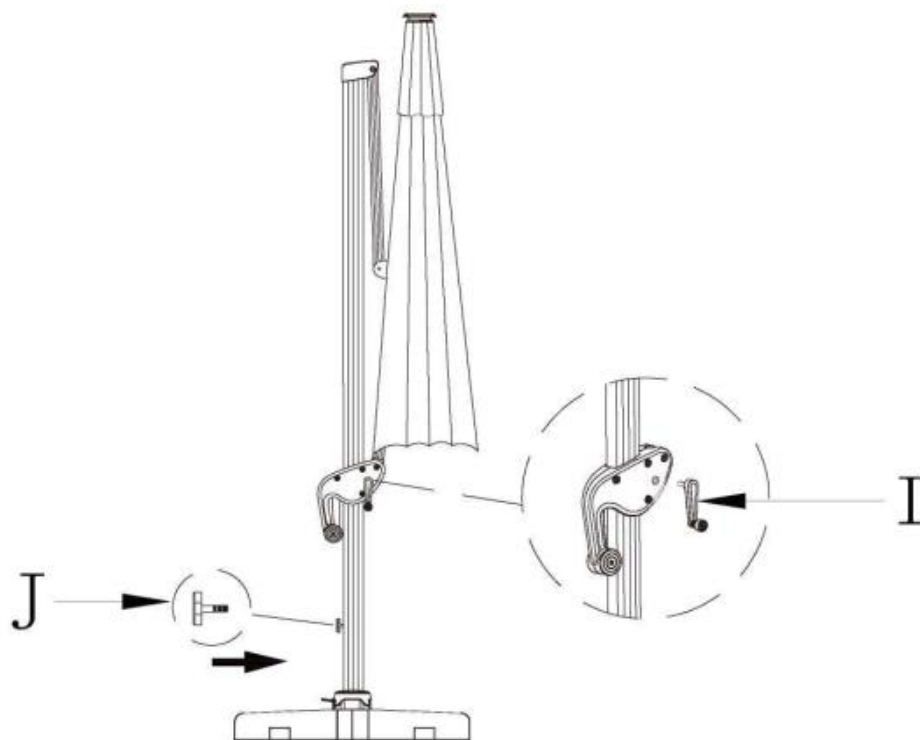

MODEL TMG-LUA08/10

10' X 10' CANTILEVER ALUMINUM UMBRELLA WITH LED LIGHTS

⚠ WARNING

- Please read and understand the product manual completely before assembly
- Check against the parts list to make sure all parts are received
- Wear proper safety goggles or other protective gears while in assembly
- Do not return the product to dealer. They are not equipped to handle your requests.

Figure 1

Figure 2

Figure 3

Figure 4

Figure 5

Figure 6

Figure 7

Figure 8