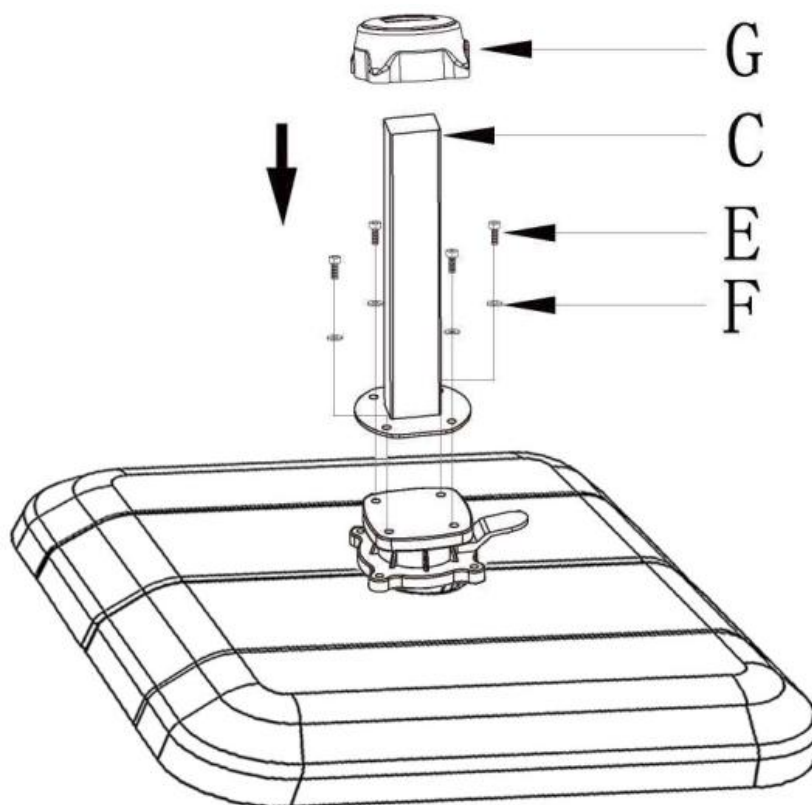

MODEL TMG-LUA08/10

10' X 10' CANTILEVER ALUMINUM UMBRELLA WITH LED LIGHTS

⚠ WARNING

- Please read and understand the product manual completely before assembly
- Check against the parts list to make sure all parts are received
- Wear proper safety goggles or other protective gears while in assembly
- Do not return the product to dealer. They are not equipped to handle your requests.

Figure 1

Figure 2

Figure 3

Figure 4

Figure 5

Figure 6

Figure 7

Figure 8