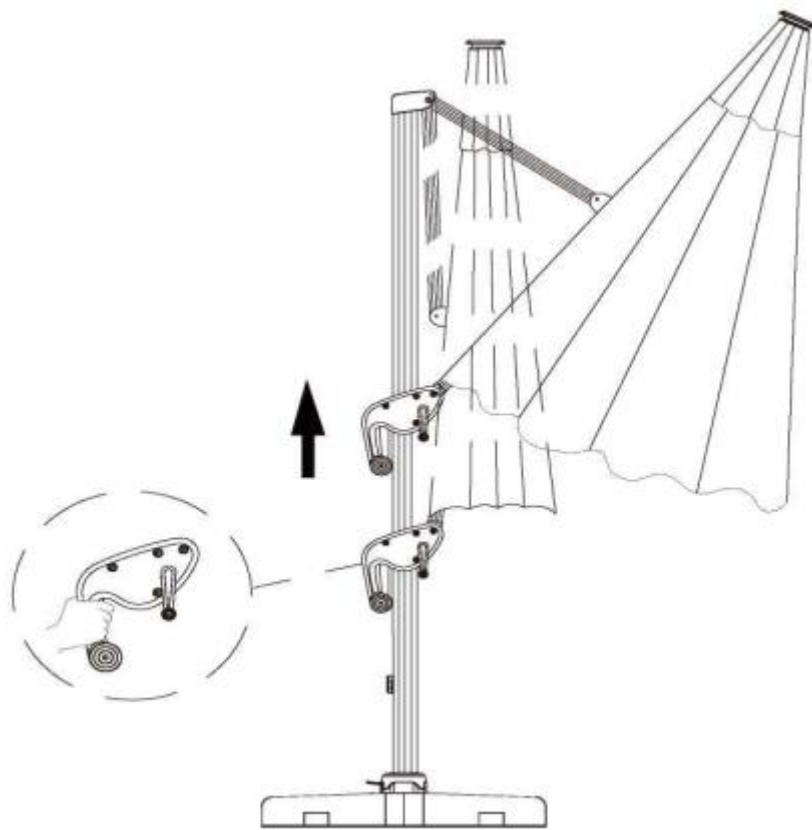

MODEL TMG-LUA08/10

10' X 10' CANTILEVER ALUMINUM UMBRELLA WITH LED LIGHTS

⚠ WARNING

- Please read and understand the product manual completely before assembly
- Check against the parts list to make sure all parts are received
- Wear proper safety goggles or other protective gears while in assembly
- Do not return the product to dealer. They are not equipped to handle your requests.

Figure 1

Figure 2

Figure 3

Figure 4

Figure 5

Figure 6

Figure 7

Figure 8