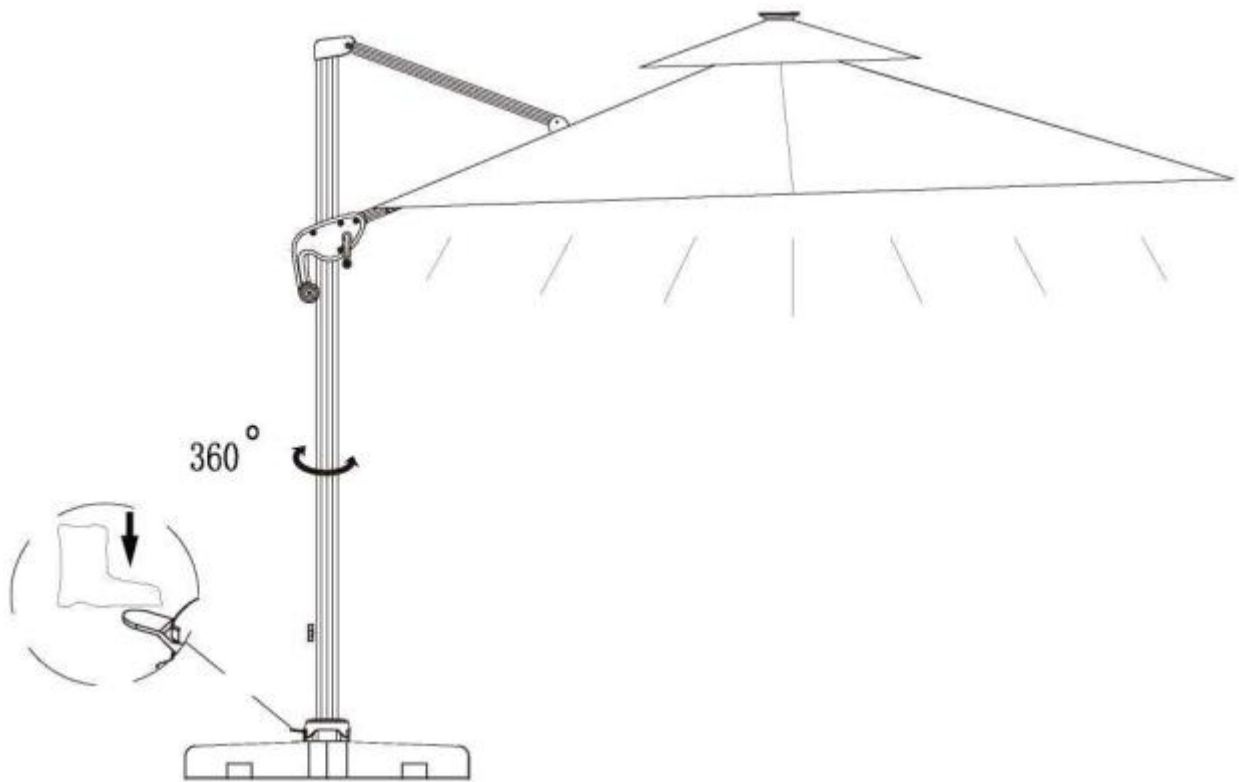

MODEL TMG-LUA08/10

10' X 10' CANTILEVER ALUMINUM UMBRELLA WITH LED LIGHTS

⚠ WARNING

- Please read and understand the product manual completely before assembly
- Check against the parts list to make sure all parts are received
- Wear proper safety goggles or other protective gears while in assembly
- Do not return the product to dealer. They are not equipped to handle your requests.

Figure 1

Figure 2

Figure 3

Figure 4

Figure 5

Figure 6

Figure 7

Figure 8