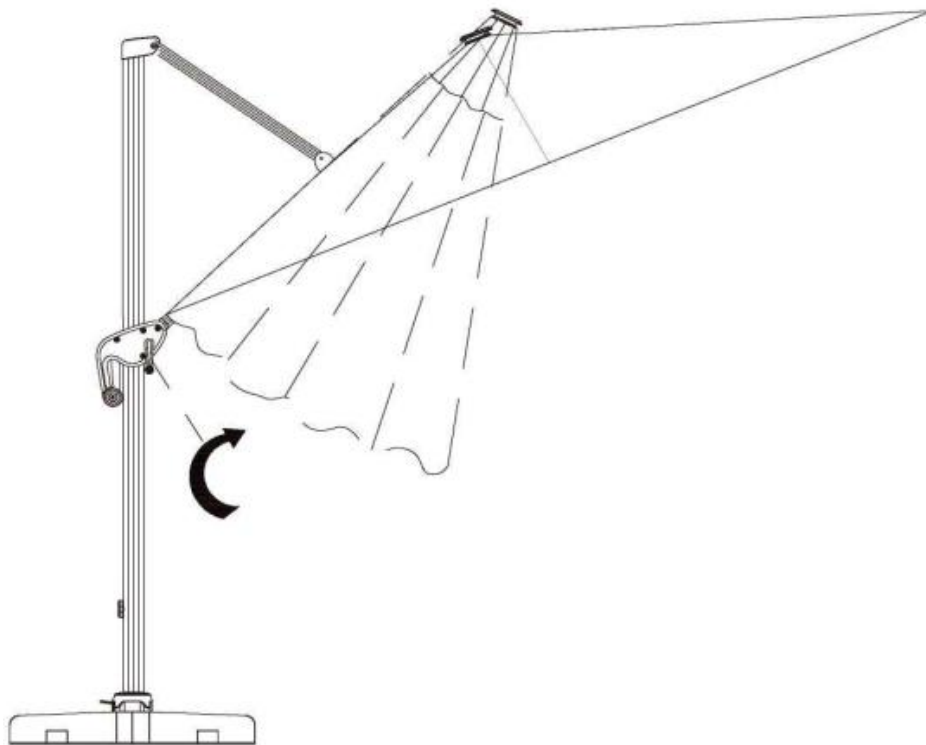

MODEL TMG-LUA08/10

10' X 10' CANTILEVER ALUMINUM UMBRELLA WITH LED LIGHTS

⚠ WARNING

- Please read and understand the product manual completely before assembly
- Check against the parts list to make sure all parts are received
- Wear proper safety goggles or other protective gears while in assembly
- Do not return the product to dealer. They are not equipped to handle your requests.

Figure 1

Figure 2

Figure 3

Figure 4

Figure 5

Figure 6

Figure 7

Figure 8