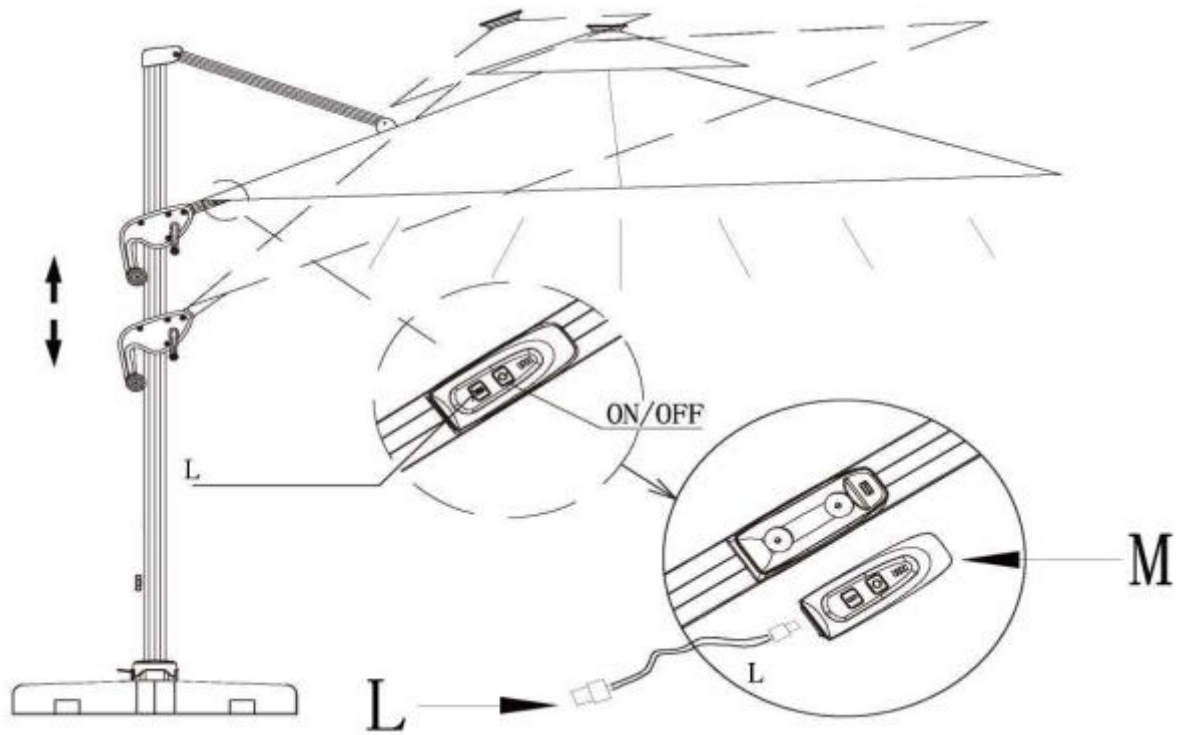

MODEL TMG-LUA08/10

10' X 10' CANTILEVER ALUMINUM UMBRELLA WITH LED LIGHTS

⚠ WARNING

- Please read and understand the product manual completely before assembly
- Check against the parts list to make sure all parts are received
- Wear proper safety goggles or other protective gears while in assembly
- Do not return the product to dealer. They are not equipped to handle your requests.

Figure 1

Figure 2

Figure 3

Figure 4

Figure 5

Figure 6

Figure 7

Figure 8