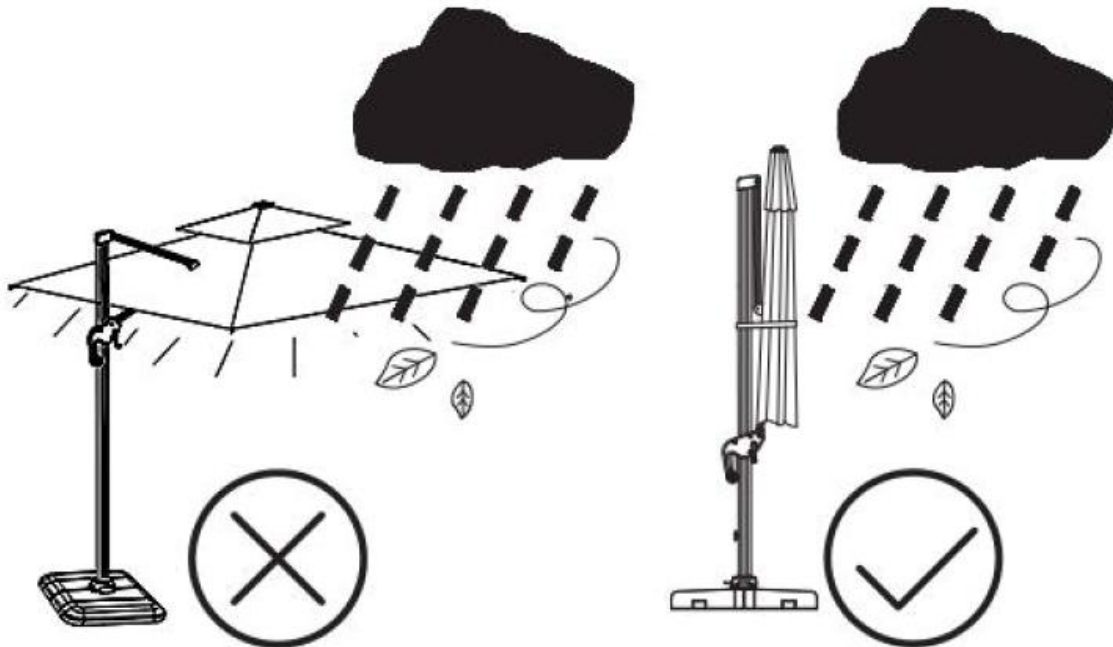

Warm tips:

- Please do not use the sun umbrella in the storm, so as not to damage the sun umbrella or cause personal injury.