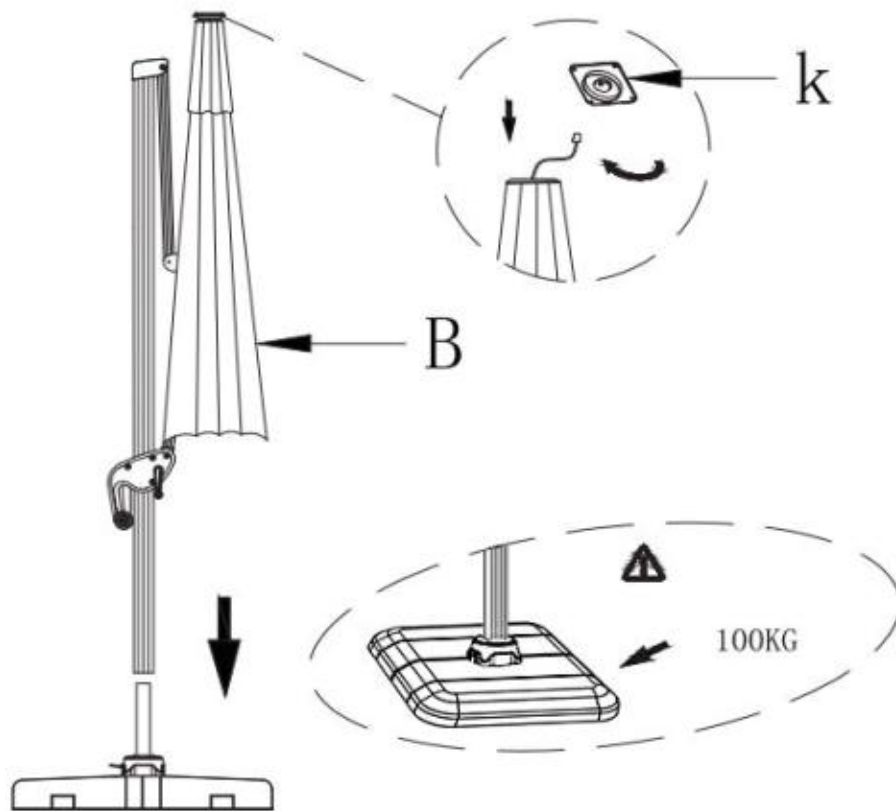

MODEL TMG-LUA08/10

10' X 10' CANTILEVER ALUMINUM UMBRELLA WITH LED LIGHTS

⚠ WARNING

- Please read and understand the product manual completely before assembly
- Check against the parts list to make sure all parts are received
- Wear proper safety goggles or other protective gears while in assembly
- Do not return the product to dealer. They are not equipped to handle your requests.

Figure 1

Figure 2

Figure 3

Figure 4

Figure 5

Figure 6

Figure 7

Figure 8