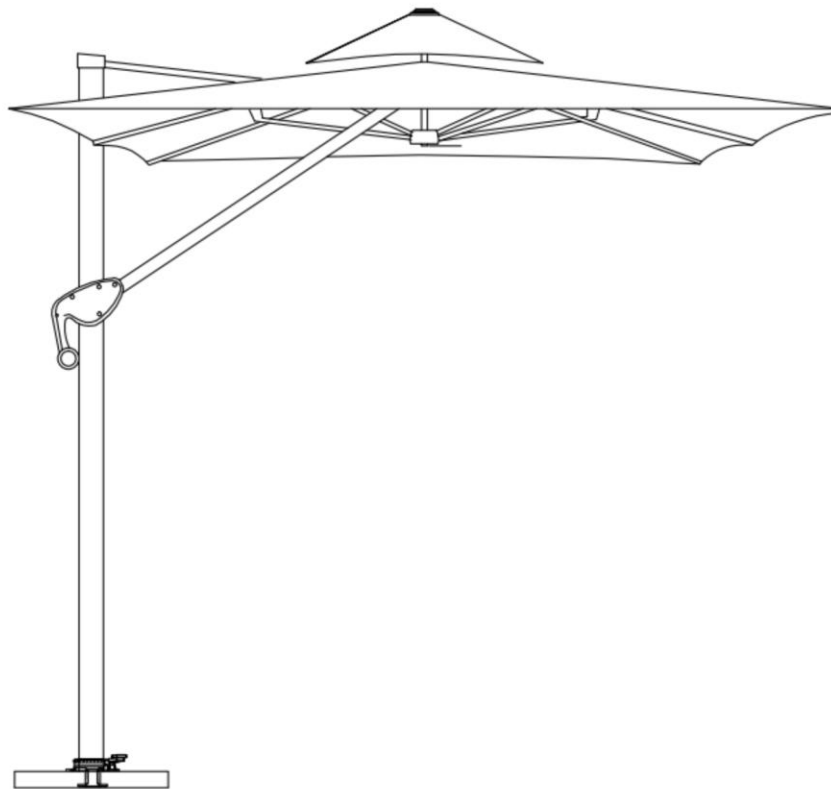

MODEL TMG-LUA08/10

10' X 10' CANTILEVER ALUMINUM UMBRELLA WITH LED LIGHTS

⚠ WARNING

- Please read and understand the product manual completely before assembly
- Check against the parts list to make sure all parts are received
- Wear proper safety goggles or other protective gears while in assembly
- Do not return the product to dealer. They are not equipped to handle your requests.