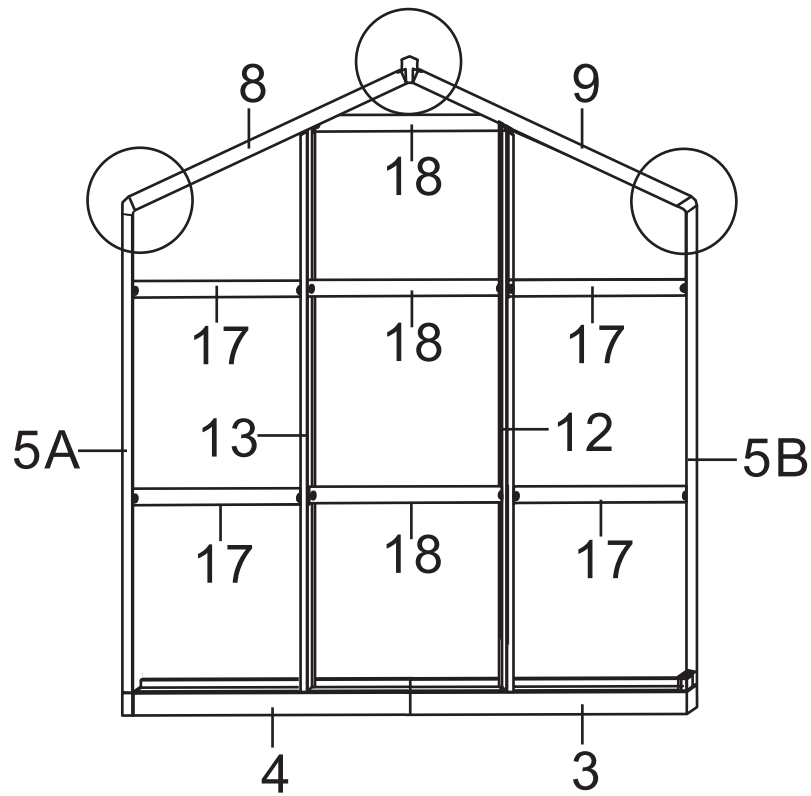

Picture	NO.	Qty.
	8	1
	9	1
	34	1
	33A	1
	33B	1