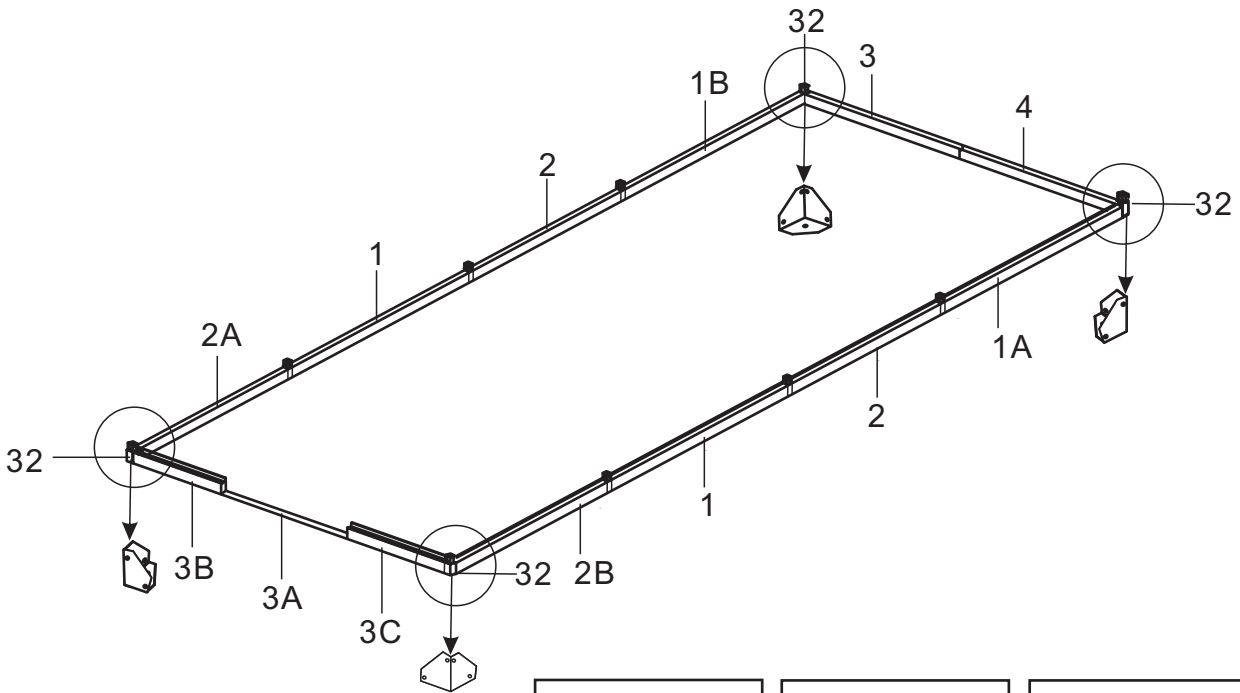

Picture	NO.	Qty.
	1	2
	1A	2
	1B	2
	2	2
	2A	2
	2B	2
	37A	6
	38	2
	39	2
	48	2