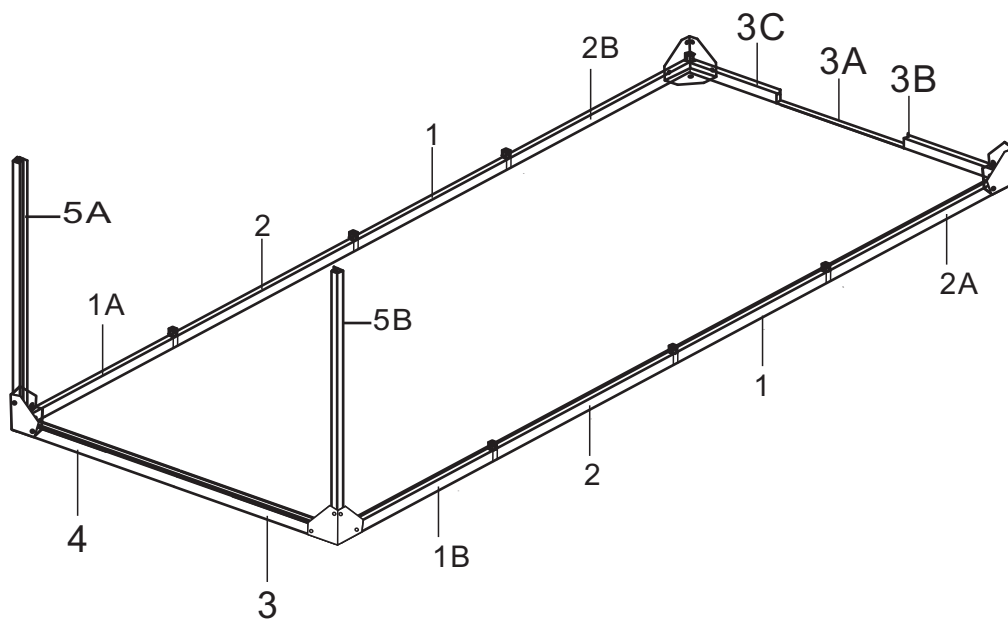

Picture	NO.	Qty.
	39	8