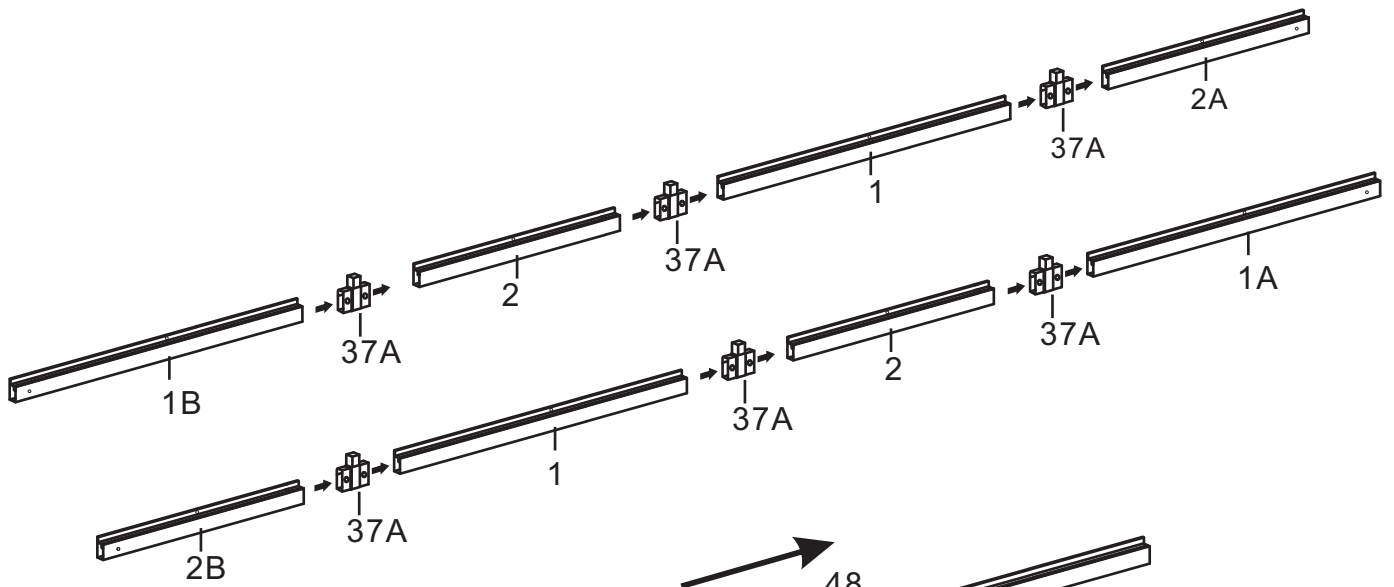

Twin PC Board:

No.	Picture	Qty.	Size	No.	Picture	Qty.	Size
A		20	149.5*60.2	E		4	62*60*28.5
B		16	134*60.2	F		2	33*111.5
C		8	60.5*60.5	G		4	60.2*72.5
D		3	111.5*60.2	H		4	50.4*89.7

Hardware:

No.	Picture	Qty.	Size	No.	Picture	Qty.	Size
38		8	M6*35	50		6	
39		158	M6*12	51		3	
41		8	M4*8	52		4	
42		8	M6*26	53		8	M6*7
43		72	M6*9	54		4	
48		88		55A		2	
49		8		55B		3	
							

The white film faces outwards if applicable.

Basic installation size

Expansion screws and other related installation tools need to be brought by yourself

Picture	NO.	Qty.
	52	4

A three-person crew can finish it in 3 days

Picture	NO.	Qty.
	1	2
	1A	2
	1B	2
	2	2
	2A	2
	2B	2
	37A	6
	38	2
	39	2
	48	2

Picture	NO.	Qty.
	32	4
	39	8

Picture	NO.	Qty.
	39	8

Picture	NO.	Qty.
	5A	1
	5B	1
	39	4

Picture	NO.	Qty.
	12 13	1
	39	6
	49	2

Picture	NO.	Qty.
	C	4
	17	4