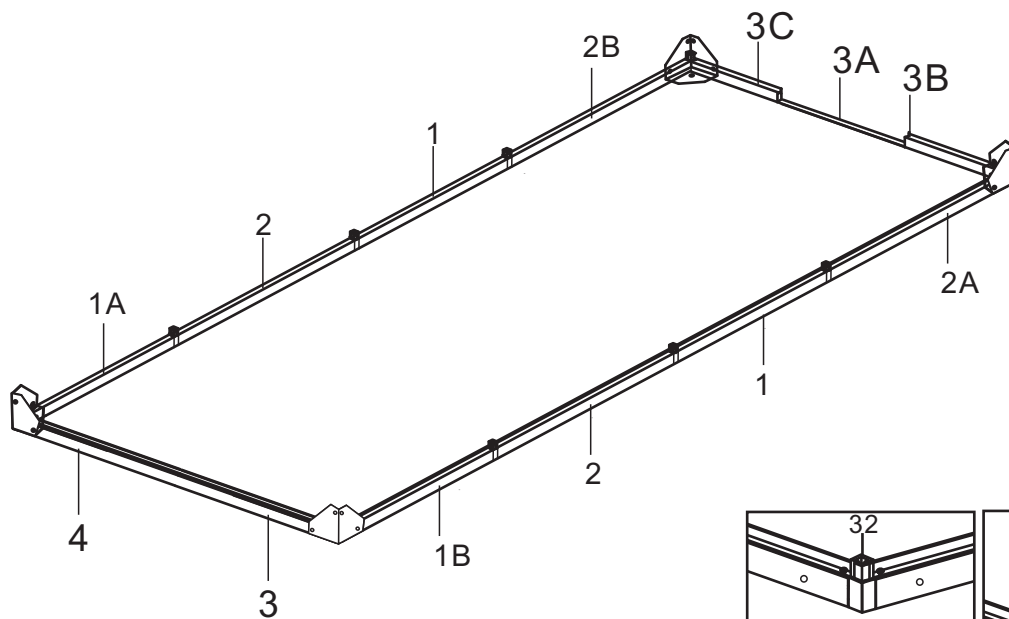

Picture	NO.	Qty.
	39	8

Picture	NO.	Qty.
	5A	1
	5B	1
	39	4