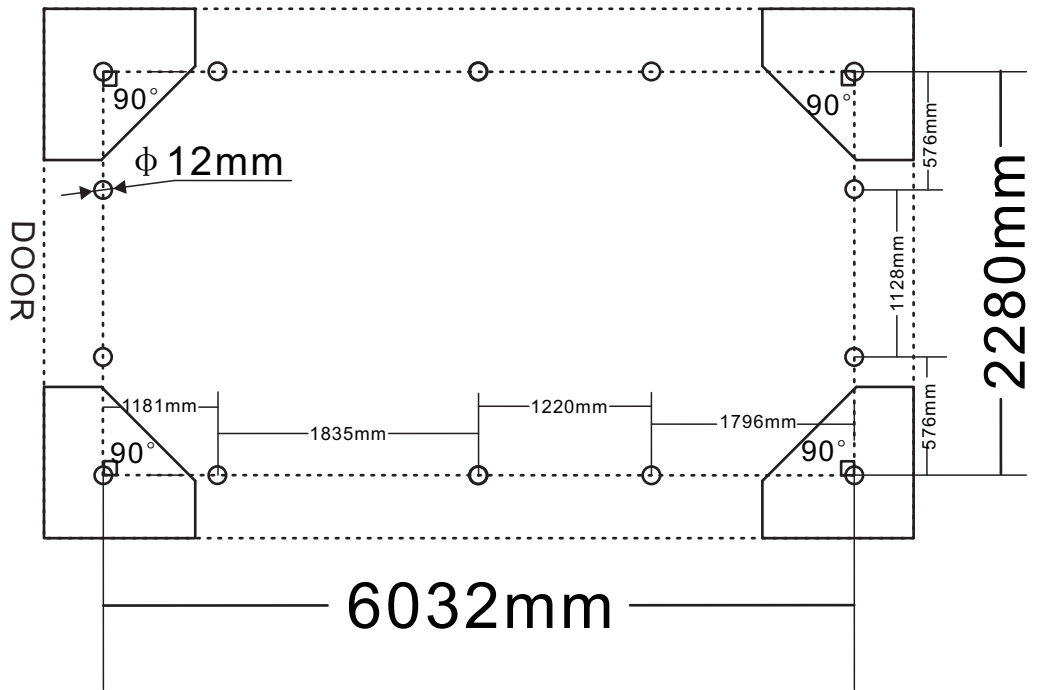

Basic installation size

Expansion screws and other related installation tools need to be brought by yourself