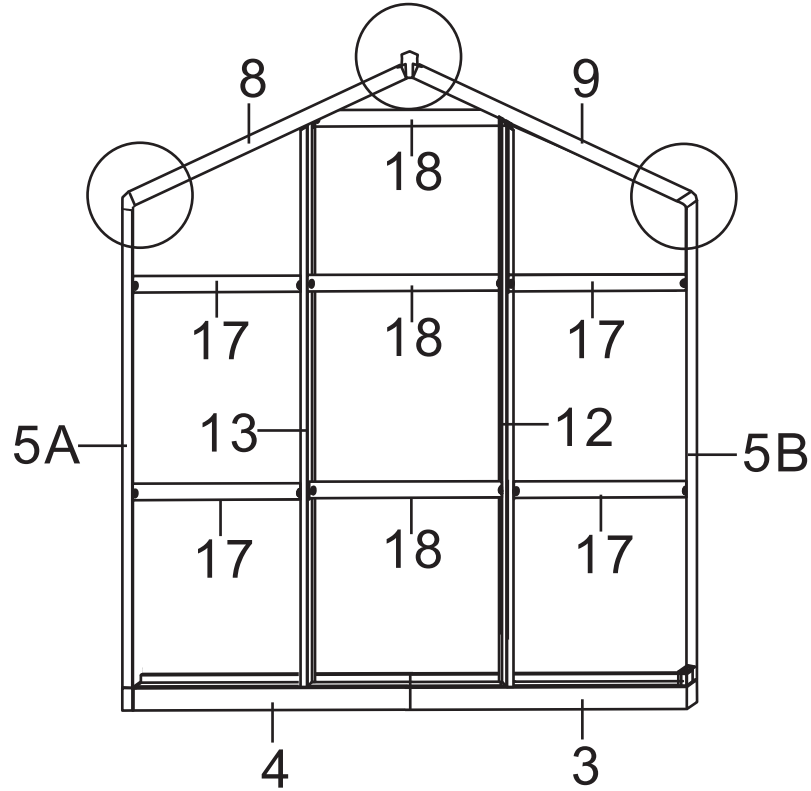

Picture	NO.	Qty.
	8	1
	9	1
	34	1
	33A	1
	33B	1