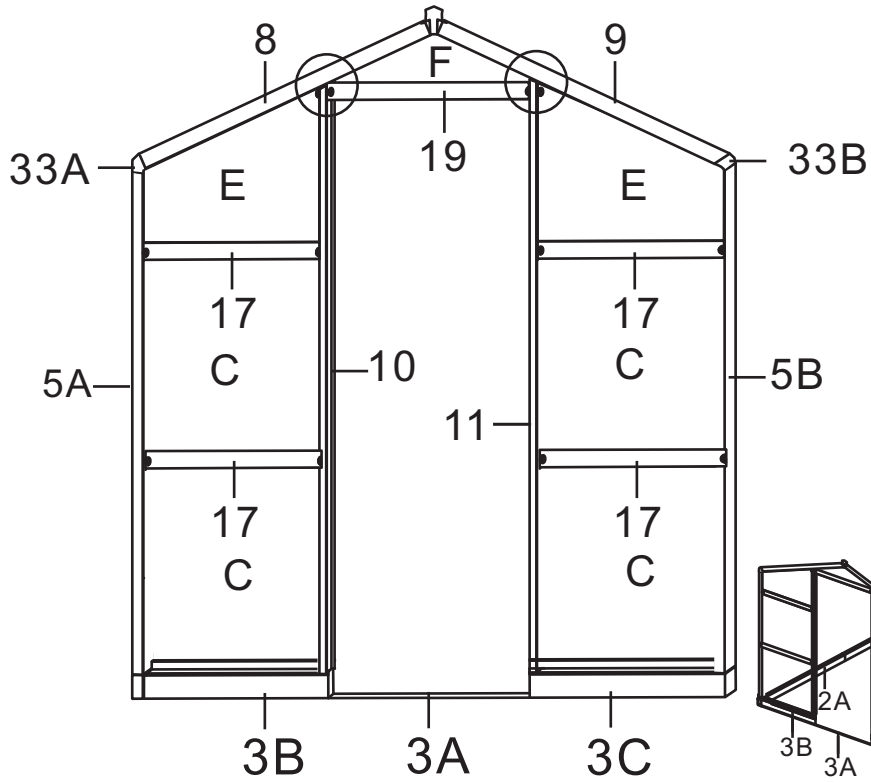

Picture	NO.	Qty.
	8	1
	9	1
	19	1
	33A	1
	33B	1
	34	1
	F	1