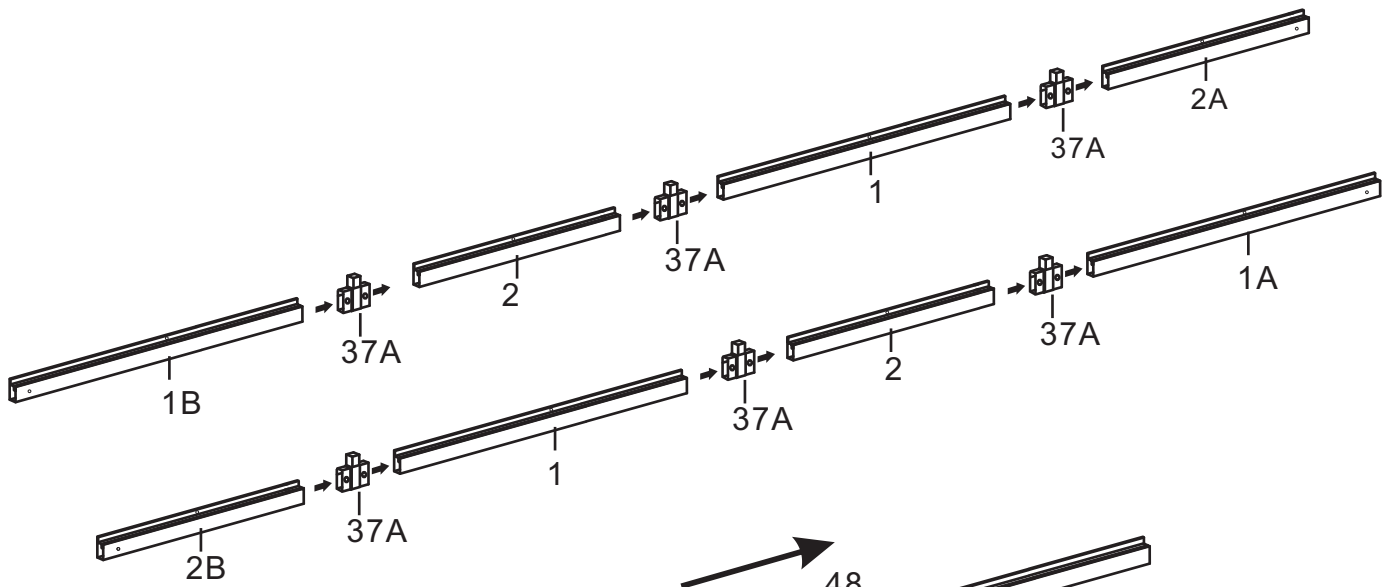

Twin PC Board:

No.	Picture	Qty.	Size	No.	Picture	Qty.	Size
A		20	149.5*60.2	E		4	62*60*28.5
B		16	134*60.2	F		2	33*111.5
C		8	60.5*60.5	G		4	60.2*72.5
D		3	111.5*60.2	H		4	50.4*89.7

Hardware:

No.	Picture	Qty.	Size	No.	Picture	Qty.	Size
38		8	M6*35	50		6	
39		158	M6*12	51		3	
41		8	M4*8	52		4	
42		8	M6*26	53		8	M6*7
43		72	M6*9	54		4	
48		88		55A		2	
49		8		55B		3	
							

The white film faces outwards if applicable.

Basic installation size

Expansion screws and other related installation tools need to be brought by yourself

Picture	NO.	Qty.
	52	4

Picture	NO.	Qty.
	1	2
	1A	2
	1B	2
	2	2
	2A	2
	2B	2
	37A	6
	38	2
	39	2
	48	2