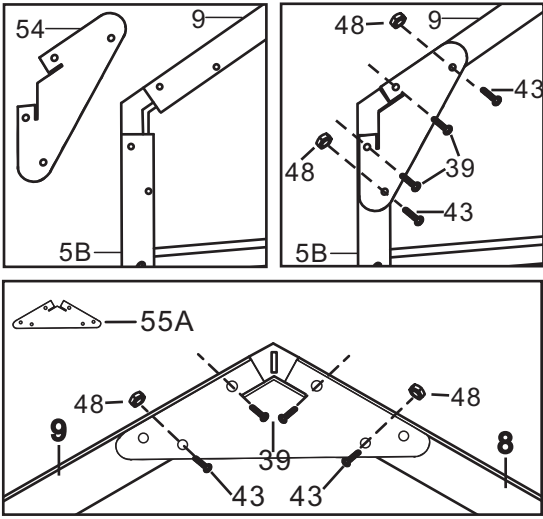

Twin PC Board:

No.	Picture	Qty.	Size	No.	Picture	Qty.	Size
A		20	149.5*60.2	E		4	62*60*28.5
B		16	134*60.2	F		2	33*111.5
C		8	60.5*60.5	G		4	60.2*72.5
D		3	111.5*60.2	H		4	50.4*89.7

Hardware:

No.	Picture	Qty.	Size	No.	Picture	Qty.	Size
38		8	M6*35	50		6	
39		158	M6*12	51		3	
41		8	M4*8	52		4	
42		8	M6*26	53		8	M6*7
43		72	M6*9	54		4	
48		88		55A		2	
49		8		55B		3	
							

The white film faces outwards if applicable.

Basic installation size

Expansion screws and other related installation tools need to be brought by yourself

Picture	NO.	Qty.
	52	4

Picture	NO.	Qty.
	1	2
	1A	2
	1B	2
	2	2
	2A	2
	2B	2
	37A	6
	38	2
	39	2
	48	2

Picture	NO.	Qty.
	32	4
	39	8

Picture	NO.	Qty.
	39	8

Picture	NO.	Qty.
	5A	1
	5B	1
	39	4

Picture	NO.	Qty.
	12 13	1
	39	6
	49	2

Picture	NO.	Qty.
	C	4
	17	4

Picture	NO.	Qty.
	39	8

Picture	NO.	Qty.
	D	3
	E	2
	F	1
	18	3
	39	6

Picture	NO.	Qty.
	8	1
	9	1
	34	1
	33A	1
	33B	1

Picture	NO.	Qty.
	39	2

Picture	NO.	Qty.
	54	2
	55A	1
	39	6
	43	6
	48	6

Picture	NO.	Qty.
	5A	1
	5B	1
	39	4

Picture	NO.	Qty.
	11	1
	12	
	39	2

Picture	NO.	Qty.
	C	4
	17	4