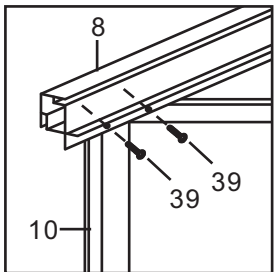

Base Dimension:
 • L: 3080 mm
 • W: 2380 mm

Basic installation size

Expansion screws and other related installation tools need to be brought by yourself

Picture	NO.	Qty.
	52	4

Picture	NO.	Qty.
	1A	1
	1B	1
	2A	1
	2B	1
	3	2
	4	2
	37A	2
	38	4
	48	4

Picture	NO.	Qty.
	8	1
	9	1
	34	1
	33A	1
	33B	1

Picture	NO.	Qty.
	39	2

Picture	NO.	Qty.
	54	2
	55A	1
	39	6
	43	6
	48	6

Picture	NO.	Qty.
	5A	1
	5B	1
	39	4

Picture	NO.	Qty.
	10 11	1
	39	6
	49	2

Picture	NO.	Qty.
	C	4
	17	4

Picture	NO.	Qty.
	39	8

Picture	NO.	Qty.
	E	2

Picture	NO.	Qty.
	8	1
	9	1
	19	1
	33A	1
	33B	1
	34	1
	F	1

Picture	NO.	Qty.
	39	4

Picture	NO.	Qty.
	54	2
	55A	1
	39	6
	43	6
	48	6

Picture	NO.	Qty.
	14	2
	49	2
	43	6
	39	4
	48	2