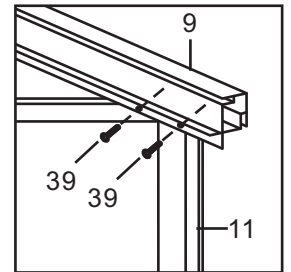

Picture	NO.	Qty.
	8	1
	9	1
	19	1
	33A	1
	33B	1
	34	1
	F	1

Picture	NO.	Qty.
	39	4