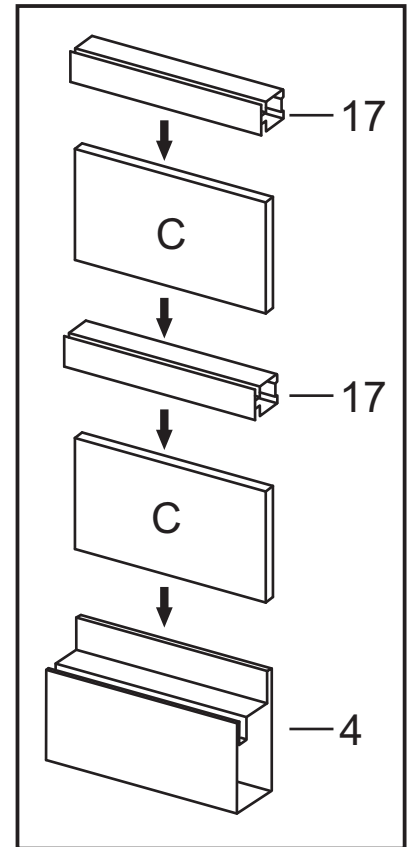

Plastic Parts:

No.	Picture	Qty.	Size	No.	Picture	Qty.	Size
32		4		36A		2	
33A		2		36B		2	
33B		2		37A		2	
34		2		37B		2	

Twin PC Board:

No.	Picture	Qty.	Size	No.	Picture	Qty.	Size
A		10	149.5*60.2	E		4	62*60*28.5
B		8	134*60.2	F		2	33*111.5
C		8	60.5*60.5	G		2	60.2*72.5
D		3	111.5*60.2	H		4	50.4*89.7

Hardware:

No.	Picture	Qty.	Size	No.	Picture	Qty.	Size
38		6	M6*35	50		2	
39		118	M6*12	51		1	
41		8	M4*8	52		4	
42		4	M6*26	53		8	M6*7
43		38	M6*9	54		4	
48		48		55A		2	
49		6		55B		1	
							

The white film faces
outwards if applicable.

Base Dimension:
 • L: 3080 mm
 • W: 2380 mm

Basic installation size

Expansion screws and other related installation tools need to be brought by yourself

Picture	NO.	Qty.
	52	4

Picture	NO.	Qty.
	1A	1
	1B	1
	2A	1
	2B	1
	3	2
	4	2
	37A	2
	38	4
	48	4

Picture	NO.	Qty.
	32	4
	39	8

Picture	NO.	Qty.
	39	8

Picture	NO.	Qty.
	5A	1
	5B	1
	39	4

Picture	NO.	Qty.
	12 13	1
	39	6
	49	2

Picture	NO.	Qty.
	C	4
	17	4

Picture	NO.	Qty.
	39	8

Picture	NO.	Qty.
	D	3
	E	2
	F	1
	18	3
	39	6