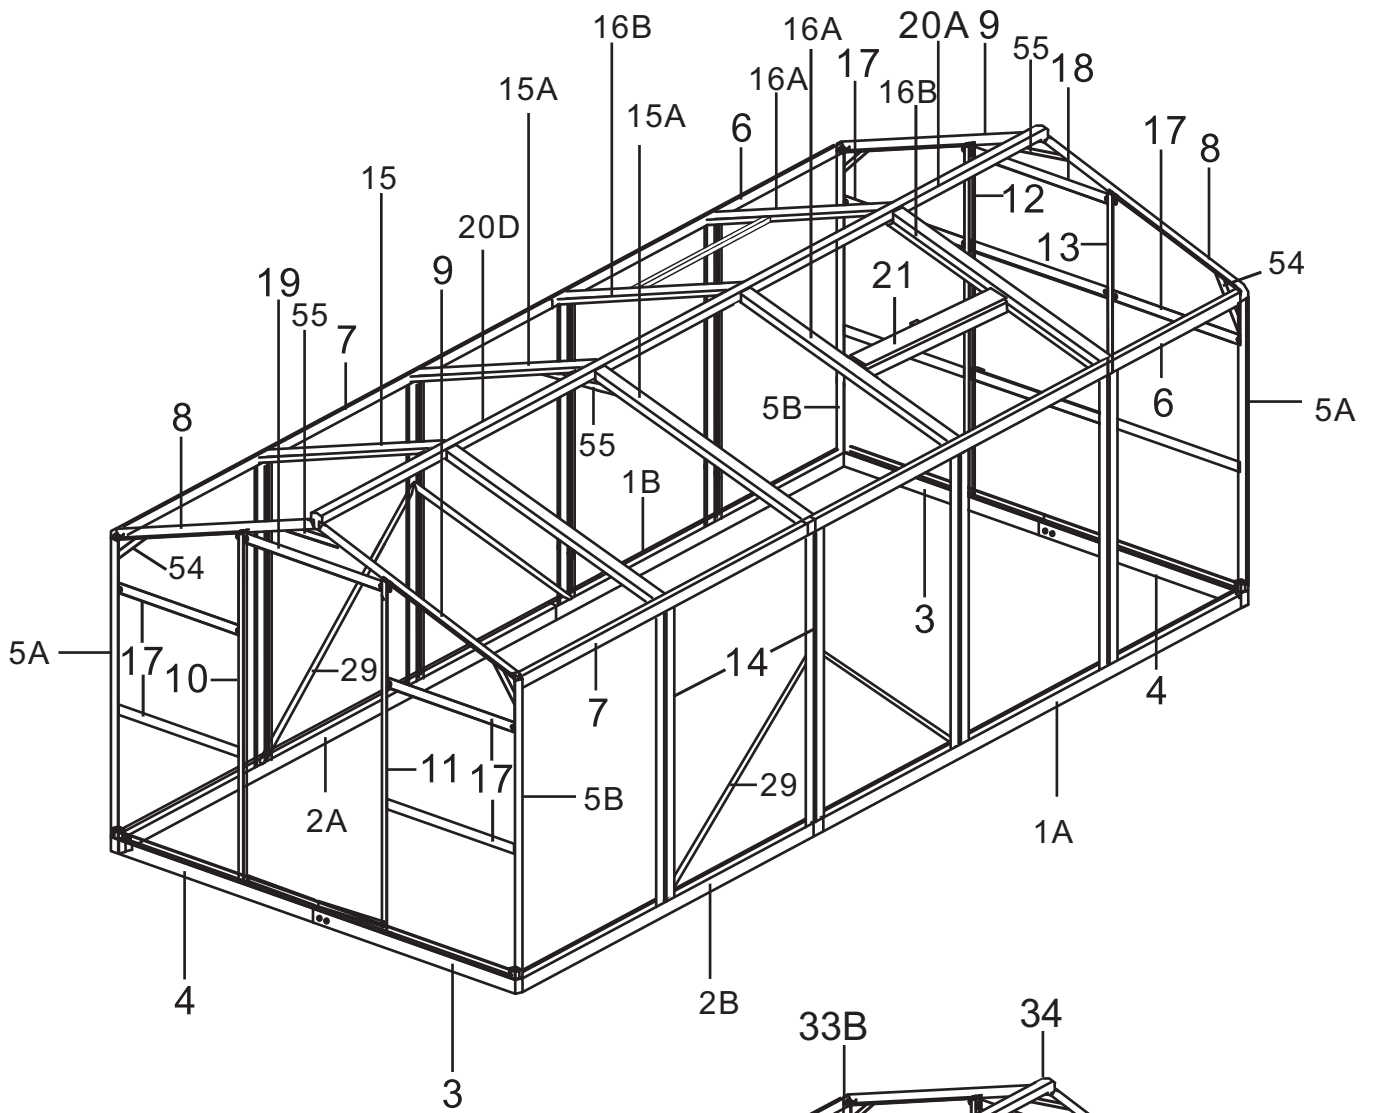

Twin Wall Aluminum Frame Greenhouse

8ftX10ft

MODEL : TMG-GH810

Aluminum Parts :

No.	Picture	Qty.	Size	No.	Picture	Qty.	Size
1A		1	180.3	8		2	129.8
1B		1	180.3	9		2	129.8
2A		1	119.2	10		1	183.7
2B		1	119.2	11		1	183.7
3		2	116.1	12		1	183.7
4		2	116.1	13		1	183.7
5A		2	146.5	14		8	146.5
5B		2	146.5	15		2	130.6
6		2	180.3	15A		2	131
7		2	119.2	16A		2	130.6

Plastic Parts:

No.	Picture	Qty.	Size	No.	Picture	Qty.	Size
32		4		36A		2	
33A		2		36B		2	
33B		2		37A		2	
34		2		37B		2	

Twin PC Board:

No.	Picture	Qty.	Size	No.	Picture	Qty.	Size
A		10	149.5*60.2	E		4	62*60*28.5
B		8	134*60.2	F		2	33*111.5
C		8	60.5*60.5	G		2	60.2*72.5
D		3	111.5*60.2	H		4	50.4*89.7

Base Dimension:
 • L: 3080 mm
 • W: 2380 mm

Basic installation size

Expansion screws and other related installation tools need to be brought by yourself

Picture	NO.	Qty.
	52	4

Picture	NO.	Qty.
	1A	1
	1B	1
	2A	1
	2B	1
	3	2
	4	2
	37A	2
	38	4
	48	4