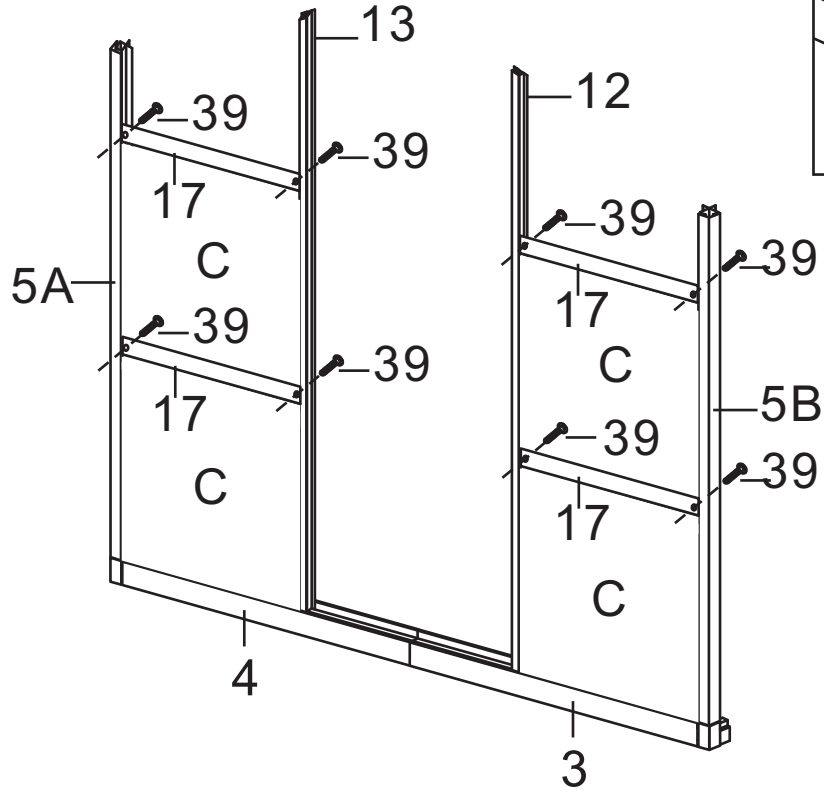

Plastic Parts:

No.	Picture	Qty.	Size	No.	Picture	Qty.	Size
32		4		36A		2	
33A		2		36B		2	
33B		2		37A		2	
34		2		37B		2	

Twin PC Board:

No.	Picture	Qty.	Size	No.	Picture	Qty.	Size
A		10	149.5*60.2	E		4	62*60*28.5
B		8	134*60.2	F		2	33*111.5
C		8	60.5*60.5	G		2	60.2*72.5
D		3	111.5*60.2	H		4	50.4*89.7

Base Dimension:
 • L: 3080 mm
 • W: 2380 mm

Basic installation size

Expansion screws and other related installation tools need to be brought by yourself

Picture	NO.	Qty.
	52	4

Picture	NO.	Qty.
	1A	1
	1B	1
	2A	1
	2B	1
	3	2
	4	2
	37A	2
	38	4
	48	4

Picture	NO.	Qty.
	32	4
	39	8

Picture	NO.	Qty.
	39	8

Picture	NO.	Qty.
	5A	1
	5B	1
	39	4

Picture	NO.	Qty.
	12 13	1
	39	6
	49	2

Picture	NO.	Qty.
	C	4
	17	4

Picture	NO.	Qty.
	39	8

Picture	NO.	Qty.
	D	3
	E	2
	F	1
	18	3
	39	6