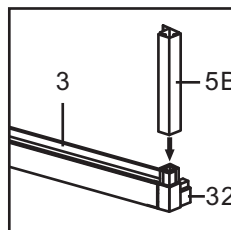

Base Dimension:
 • L: 3080 mm
 • W: 2380 mm

Basic installation size

Expansion screws and other related installation tools need to be brought by yourself

Picture	NO.	Qty.
	52	4

Picture	NO.	Qty.
	1A	1
	1B	1
	2A	1
	2B	1
	3	2
	4	2
	37A	2
	38	4
	48	4

Picture	NO.	Qty.
	8	1
	9	1
	34	1
	33A	1
	33B	1

Picture	NO.	Qty.
	39	2

Picture	NO.	Qty.
	54	2
	55A	1
	39	6
	43	6
	48	6

Picture	NO.	Qty.
	5A	1
	5B	1
	39	4

Picture	NO.	Qty.
	10 11	1
	39	6
	49	2

Picture	NO.	Qty.
	C	4
	17	4

Picture	NO.	Qty.
	39	8

Picture	NO.	Qty.
	E	2

Picture	NO.	Qty.
	8	1
	9	1
	19	1
	33A	1
	33B	1
	34	1
	F	1

Picture	NO.	Qty.
	39	4

Picture	NO.	Qty.
	54	2
	55A	1
	39	6
	43	6
	48	6

Picture	NO.	Qty.
	14	2
	49	2
	43	6
	39	4
	48	2