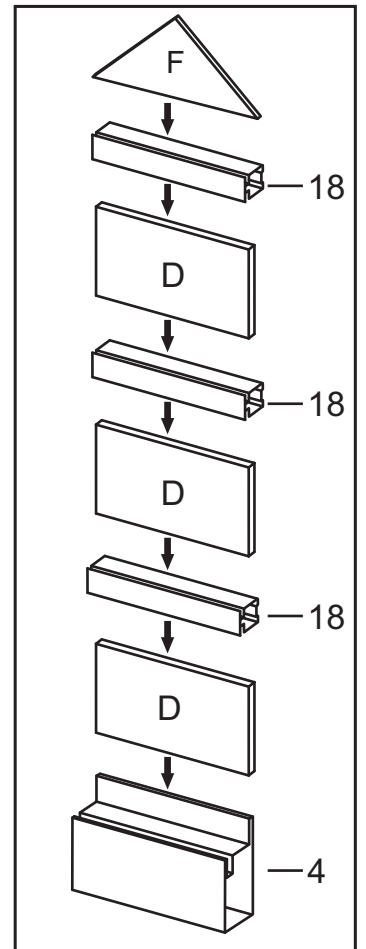

Picture	NO.	Qty.
	D	3
	E	2
	F	1
	18	3
	39	6