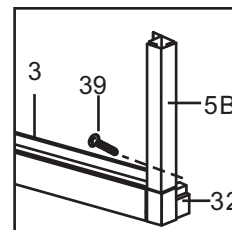

Base Dimension:
 • L: 3080 mm
 • W: 2380 mm

Basic installation size

Expansion screws and other related installation tools need to be brought by yourself

Picture	NO.	Qty.
	52	4

Picture	NO.	Qty.
	1A	1
	1B	1
	2A	1
	2B	1
	3	2
	4	2
	37A	2
	38	4
	48	4

Picture	NO.	Qty.
	8	1
	9	1
	34	1
	33A	1
	33B	1

Picture	NO.	Qty.
	39	2

Picture	NO.	Qty.
	54	2
	55A	1
	39	6
	43	6
	48	6

Picture	NO.	Qty.
	5A	1
	5B	1
	39	4

Picture	NO.	Qty.
	10 11	1
	39	6
	49	2

Picture	NO.	Qty.
	C	4
	17	4