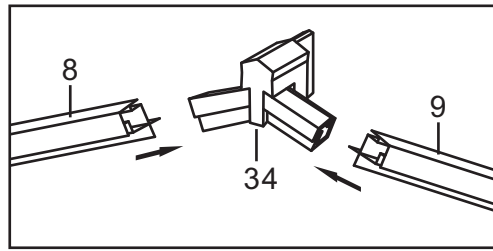

Picture	NO.	Qty.
	8	1
	9	1
	19	1
	33A	1
	33B	1
	34	1
	F	1

Picture	NO.	Qty.
	39	4