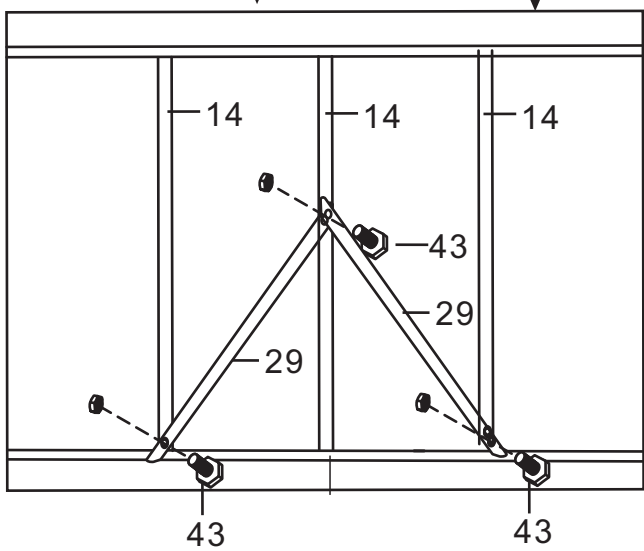

Base Dimension:
 • L: 3080 mm
 • W: 2380 mm

Basic installation size

Expansion screws and other related installation tools need to be brought by yourself

Picture	NO.	Qty.
	52	4

Picture	NO.	Qty.
	1A	1
	1B	1
	2A	1
	2B	1
	3	2
	4	2
	37A	2
	38	4
	48	4

Picture	NO.	Qty.
	6	2
	7	2
	37B	2

Picture	NO.	Qty.
	39	4

Picture	NO.	Qty.
	20A	1
	20D	1
	42	2
	48	2

Picture	NO.	Qty.
	26	2
	51	1
	43	4
	48	4

Picture	NO.	Qty.
	42	2
	48	2

Picture	NO.	Qty.
	A	4

Picture	NO.	Qty.
	14	6
	29	4
	43	12
	48	14

Picture	NO.	Qty.
	A	6

Picture	NO.	Qty.
	15A	2
	38	2
	39	4
	43	4
	50	2
	48	8
	55B	1

Picture	NO.	Qty.
	B	4

Picture	NO.	Qty.
	15	2
	16A	2
	16B	2
	21	2
	39	16

Picture	NO.	Qty.
	B	4
	G	2

Picture	NO.	Qty.
	27A	1
	27B	1
	27C	1
	27D	1
	36A	2
	36B	2
	39	10
	41	8