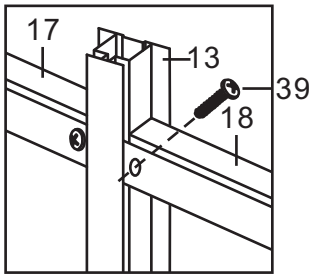

Hardware:

No.	Picture	Qty.	Size	No.	Picture	Qty.	Size
38		6	M6*35	50		2	
39		118	M6*12	51		1	
41		8	M4*8	52		4	
42		4	M6*26	53		8	M6*7
43		38	M6*9	54		4	
48		48		55A		2	
49		6		55B		1	
							

The white film faces
outwards if applicable.

Base Dimension:
 • L: 3080 mm
 • W: 2380 mm

Basic installation size

Expansion screws and other related installation tools need to be brought by yourself

Picture	NO.	Qty.
	52	4

Picture	NO.	Qty.
	1A	1
	1B	1
	2A	1
	2B	1
	3	2
	4	2
	37A	2
	38	4
	48	4

Picture	NO.	Qty.
	32	4
	39	8

Picture	NO.	Qty.
	39	8

Picture	NO.	Qty.
	5A	1
	5B	1
	39	4

Picture	NO.	Qty.
	12 13	1
	39	6
	49	2

Picture	NO.	Qty.
	C	4
	17	4

Picture	NO.	Qty.
	39	8

Picture	NO.	Qty.
	D	3
	E	2
	F	1
	18	3
	39	6

Picture	NO.	Qty.
	8	1
	9	1
	34	1
	33A	1
	33B	1

Picture	NO.	Qty.
	39	2

Picture	NO.	Qty.
	54	2
	55A	1
	39	6
	43	6
	48	6

Picture	NO.	Qty.
	5A	1
	5B	1
	39	4

Picture	NO.	Qty.
	10 11	1
	39	6
	49	2

Picture	NO.	Qty.
	C	4
	17	4