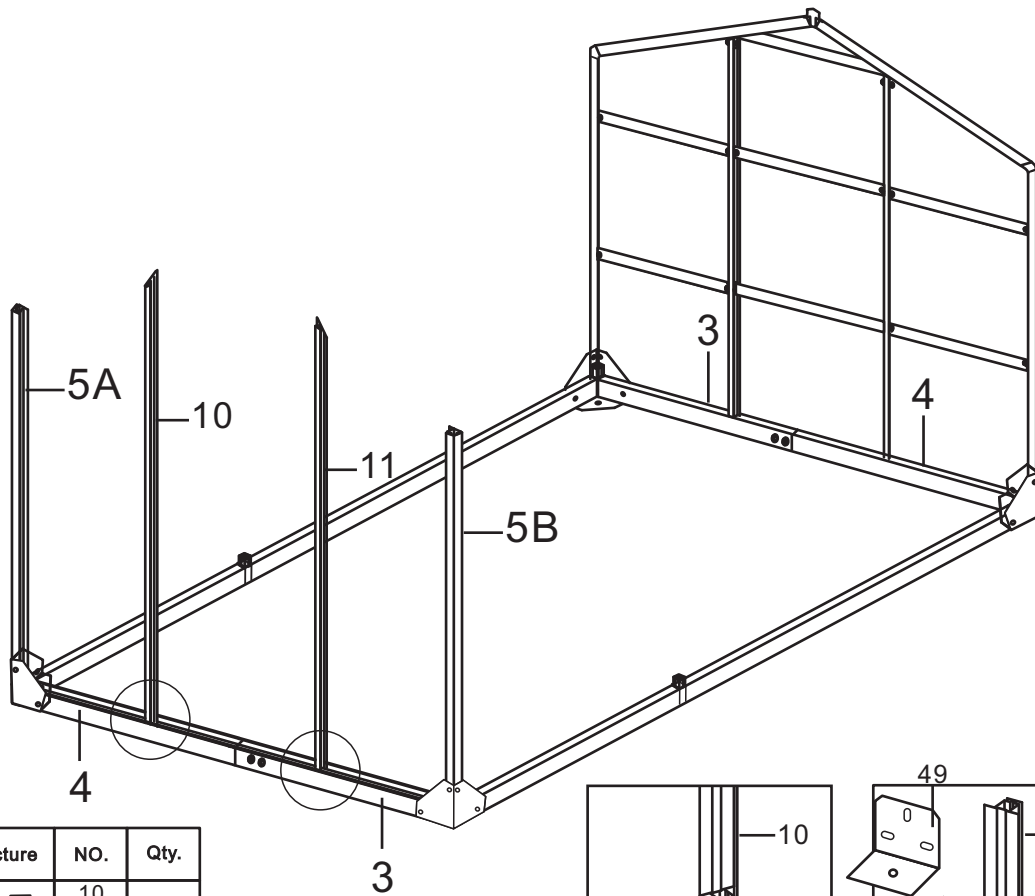

Base Dimension:
 • L: 3080 mm
 • W: 2380 mm

Basic installation size

Expansion screws and other related installation tools need to be brought by yourself

Picture	NO.	Qty.
	52	4

Picture	NO.	Qty.
	1A	1
	1B	1
	2A	1
	2B	1
	3	2
	4	2
	37A	2
	38	4
	48	4

Picture	NO.	Qty.
	8	1
	9	1
	34	1
	33A	1
	33B	1

Picture	NO.	Qty.
	39	2

Picture	NO.	Qty.
	54	2
	55A	1
	39	6
	43	6
	48	6

Picture	NO.	Qty.
	5A	1
	5B	1
	39	4

Picture	NO.	Qty.
	10 11	1
	39	6
	49	2

Picture	NO.	Qty.
	C	4
	17	4