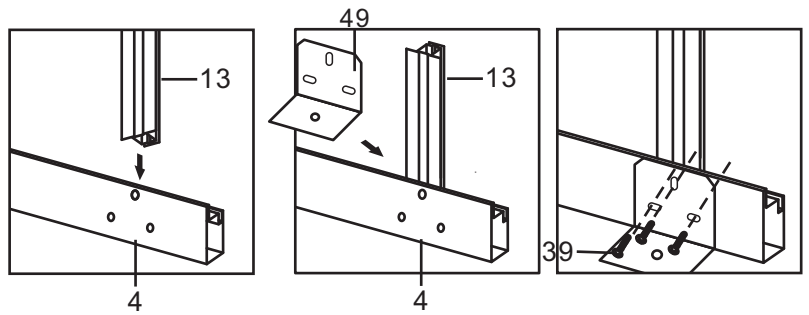

Base Dimension:
 • L: 3080 mm
 • W: 2380 mm

Basic installation size

Expansion screws and other related installation tools need to be brought by yourself

Picture	NO.	Qty.
	52	4

Picture	NO.	Qty.
	1A	1
	1B	1
	2A	1
	2B	1
	3	2
	4	2
	37A	2
	38	4
	48	4

Picture	NO.	Qty.
	32	4
	39	8

Picture	NO.	Qty.
	39	8

Picture	NO.	Qty.
	5A	1
	5B	1
	39	4

Picture	NO.	Qty.
	12 13	1
	39	6
	49	2

Picture	NO.	Qty.
	C	4
	17	4

Picture	NO.	Qty.
	39	8

Picture	NO.	Qty.
	D	3
	E	2
	F	1
	18	3
	39	6