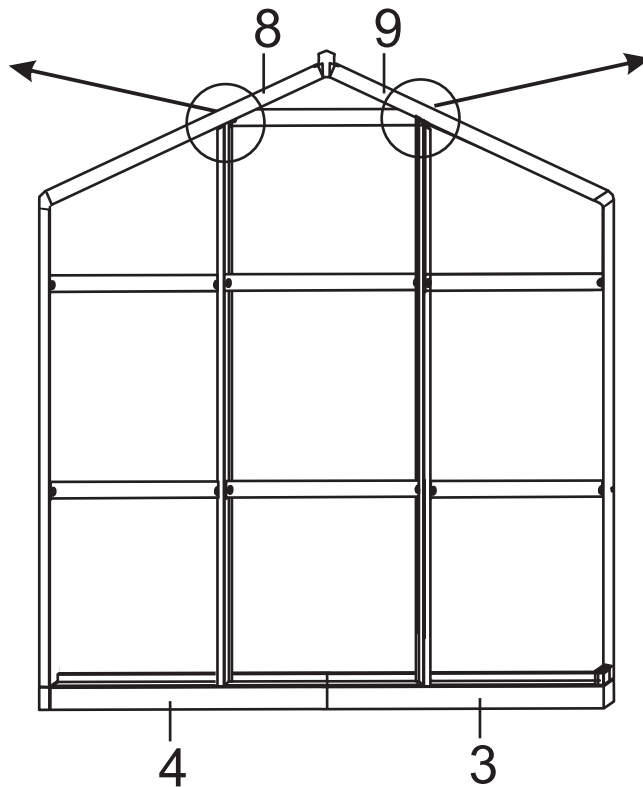

Picture	NO.	Qty.
	8	1
	9	1
	34	1
	33A	1
	33B	1