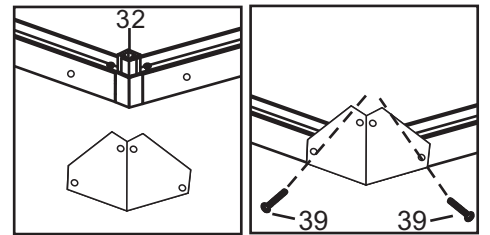

Picture	NO.	Qty.
	39	8

Picture	NO.	Qty.
	5A	1
	5B	1
	39	4