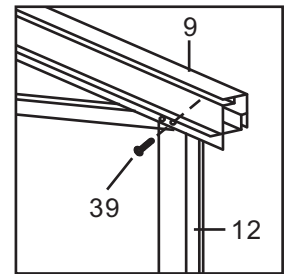

Hardware:

No.	Picture	Qty.	Size	No.	Picture	Qty.	Size
38		6	M6*35	50		2	
39		118	M6*12	51		1	
41		8	M4*8	52		4	
42		4	M6*26	53		8	M6*7
43		38	M6*9	54		4	
48		48		55A		2	
49		6		55B		1	
							

The white film faces
outwards if applicable.

Base Dimension:
 • L: 3080 mm
 • W: 2380 mm

Basic installation size

Expansion screws and other related installation tools need to be brought by yourself

Picture	NO.	Qty.
	52	4

Picture	NO.	Qty.
	1A	1
	1B	1
	2A	1
	2B	1
	3	2
	4	2
	37A	2
	38	4
	48	4

Picture	NO.	Qty.
	32	4
	39	8

Picture	NO.	Qty.
	39	8

Picture	NO.	Qty.
	5A	1
	5B	1
	39	4

Picture	NO.	Qty.
	12 13	1
	39	6
	49	2

Picture	NO.	Qty.
	C	4
	17	4

Picture	NO.	Qty.
	39	8

Picture	NO.	Qty.
	D	3
	E	2
	F	1
	18	3
	39	6

Picture	NO.	Qty.
	8	1
	9	1
	34	1
	33A	1
	33B	1

Picture	NO.	Qty.
	39	2

Picture	NO.	Qty.
	54	2
	55A	1
	39	6
	43	6
	48	6

Picture	NO.	Qty.
	5A	1
	5B	1
	39	4

Picture	NO.	Qty.
	10 11	1
	39	6
	49	2

Picture	NO.	Qty.
	C	4
	17	4