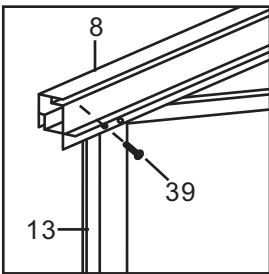

Picture	NO.	Qty.
	8	1
	9	1
	34	1
	33A	1
	33B	1