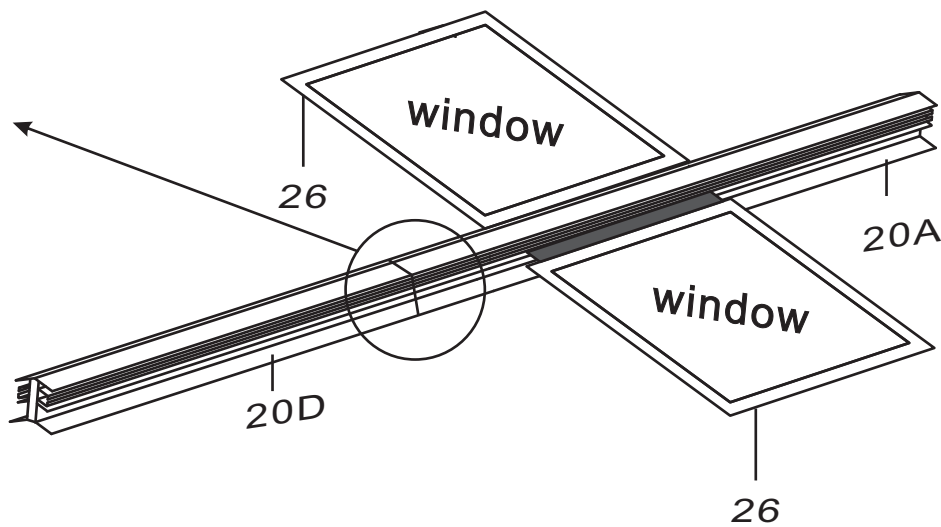

Picture	NO.	Qty.
	26	2
	51	1
	43	4
	48	4