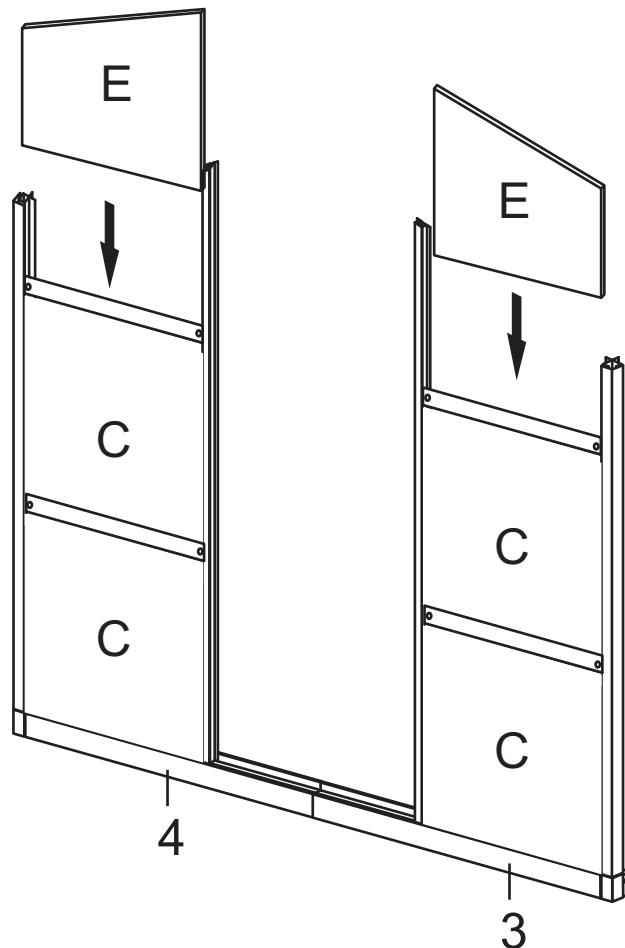

Picture	NO.	Qty.
	E	2