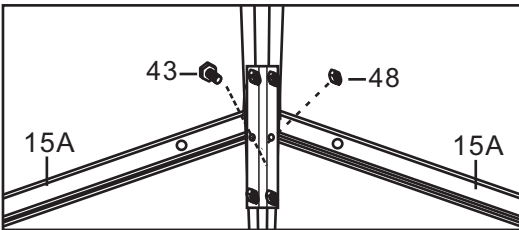

Picture	NO.	Qty.
	A	6

Picture	NO.	Qty.
	15A	2
	38	2
	39	4
	43	4
	50	2
	48	8
	55B	1