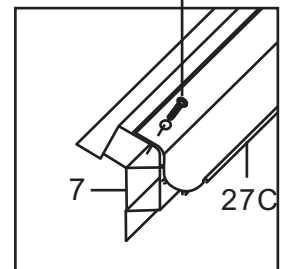

Base Dimension:
 • L: 3080 mm
 • W: 2380 mm

Basic installation size

Expansion screws and other related installation tools need to be brought by yourself

Picture	NO.	Qty.
	52	4

Picture	NO.	Qty.
	1A	1
	1B	1
	2A	1
	2B	1
	3	2
	4	2
	37A	2
	38	4
	48	4

Picture	NO.	Qty.
	A	6

Picture	NO.	Qty.
	15A	2
	38	2
	39	4
	43	4
	50	2
	48	8
	55B	1

Picture	NO.	Qty.
	B	4

Picture	NO.	Qty.
	15	2
	16A	2
	16B	2
	21	2
	39	16

Picture	NO.	Qty.
	B	4
	G	2

Picture	NO.	Qty.
	27A	1
	27B	1
	27C	1
	27D	1
	36A	2
	36B	2
	39	10
	41	8