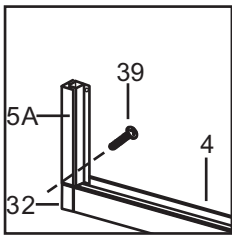

Picture	NO.	Qty.
	39	8