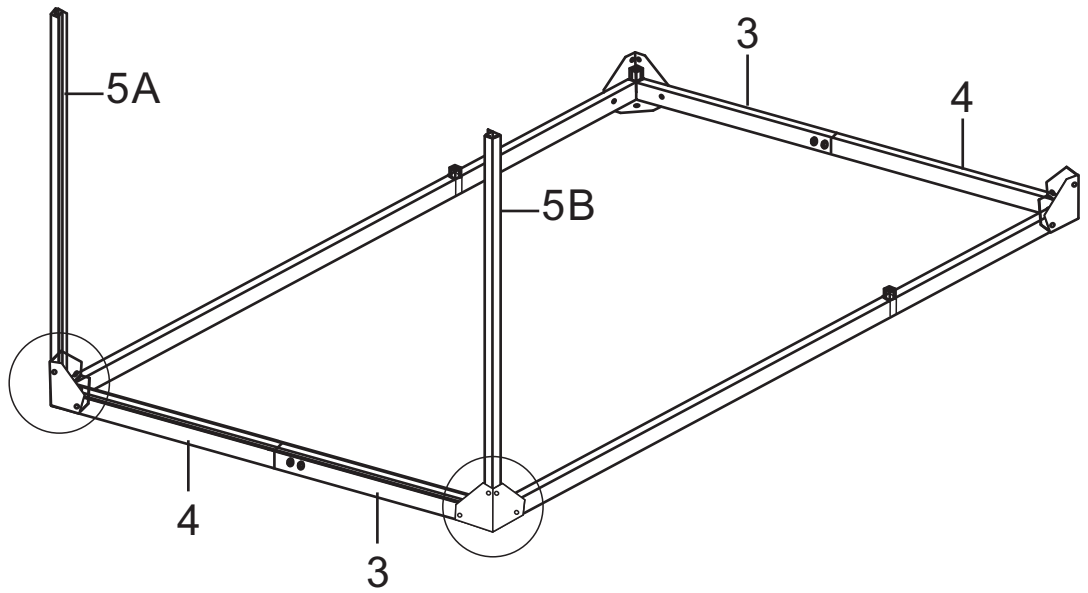

Picture	NO.	Qty.
	39	8