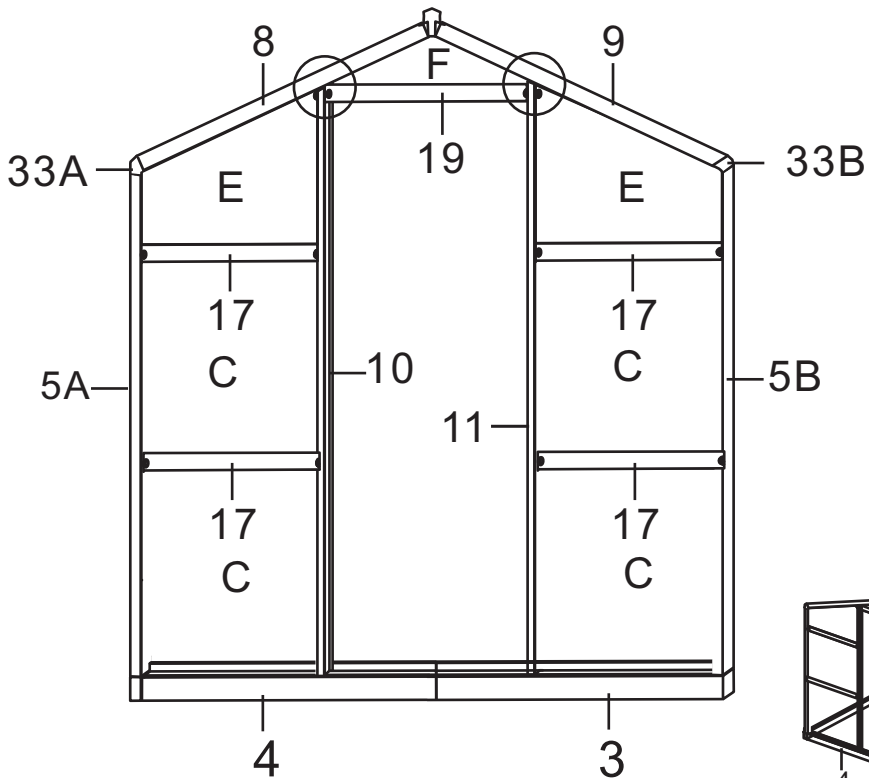

Picture	NO.	Qty.
	8	1
	9	1
	19	1
	33A	1
	33B	1
	34	1
	F	1

Picture	NO.	Qty.
	39	4