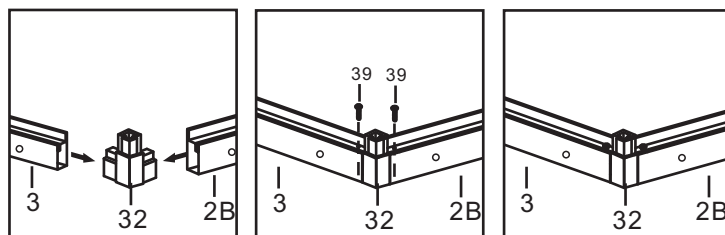

Picture	NO.	Qty.
	1A	1
	1B	1
	2A	1
	2B	1
	3	2
	4	2
	37A	2
	38	4
	48	4

Picture	NO.	Qty.
	32	4
	39	8