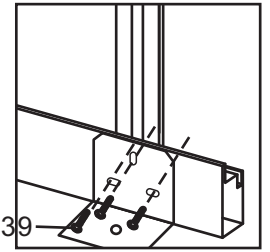

Base Dimension:
 • L: 3080 mm
 • W: 2380 mm

Basic installation size

Expansion screws and other related installation tools need to be brought by yourself

Picture	NO.	Qty.
	52	4

Picture	NO.	Qty.
	1A	1
	1B	1
	2A	1
	2B	1
	3	2
	4	2
	37A	2
	38	4
	48	4

Picture	NO.	Qty.
	8	1
	9	1
	34	1
	33A	1
	33B	1

Picture	NO.	Qty.
	39	2

Picture	NO.	Qty.
	54	2
	55A	1
	39	6
	43	6
	48	6

Picture	NO.	Qty.
	5A	1
	5B	1
	39	4

Picture	NO.	Qty.
	10 11	1
	39	6
	49	2

Picture	NO.	Qty.
	C	4
	17	4