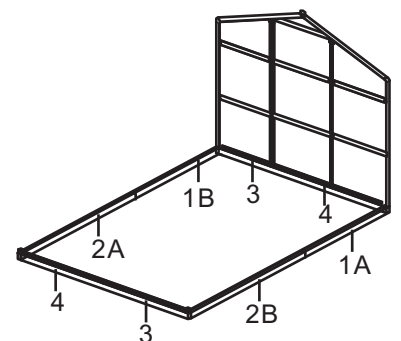

Picture	NO.	Qty.
	39	2