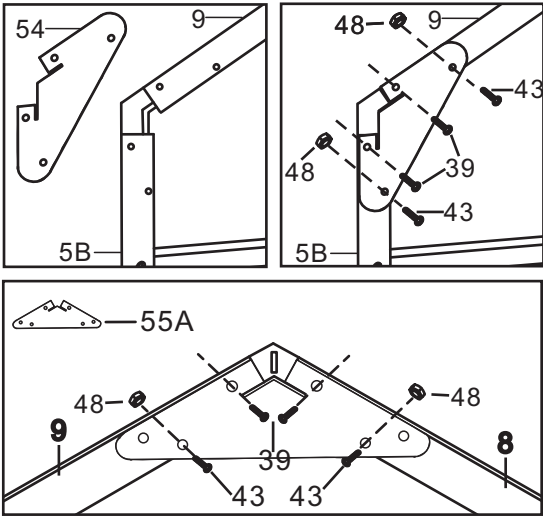

Picture	NO.	Qty.
	54	2
	55A	1
	39	6
	43	6
	48	6

Picture	NO.	Qty.
	5A	1
	5B	1
	39	4