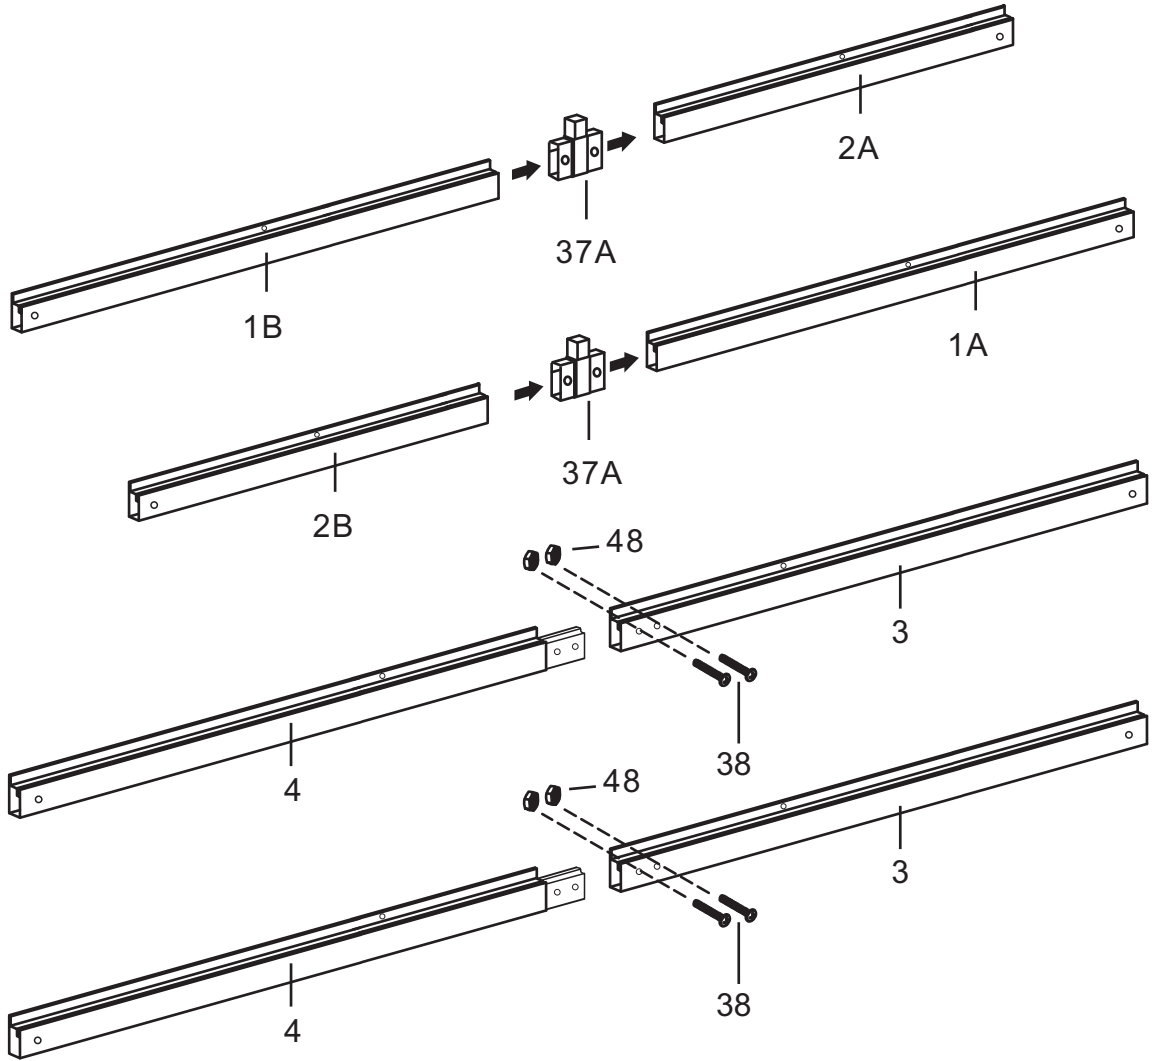

Plastic Parts:

No.	Picture	Qty.	Size	No.	Picture	Qty.	Size
32		4		36A		2	
33A		2		36B		2	
33B		2		37A		2	
34		2		37B		2	

Twin PC Board:

No.	Picture	Qty.	Size	No.	Picture	Qty.	Size
A		10	149.5*60.2	E		4	62*60*28.5
B		8	134*60.2	F		2	33*111.5
C		8	60.5*60.5	G		2	60.2*72.5
D		3	111.5*60.2	H		4	50.4*89.7

Hardware:

No.	Picture	Qty.	Size	No.	Picture	Qty.	Size
38		6	M6*35	50		2	
39		118	M6*12	51		1	
41		8	M4*8	52		4	
42		4	M6*26	53		8	M6*7
43		38	M6*9	54		4	
48		48		55A		2	
49		6		55B		1	
							

The white film faces
outwards if applicable.

Base Dimension:
 • L: 3080 mm
 • W: 2380 mm

Basic installation size

Expansion screws and other related installation tools need to be brought by yourself

Picture	NO.	Qty.
	52	4

Picture	NO.	Qty.
	1A	1
	1B	1
	2A	1
	2B	1
	3	2
	4	2
	37A	2
	38	4
	48	4