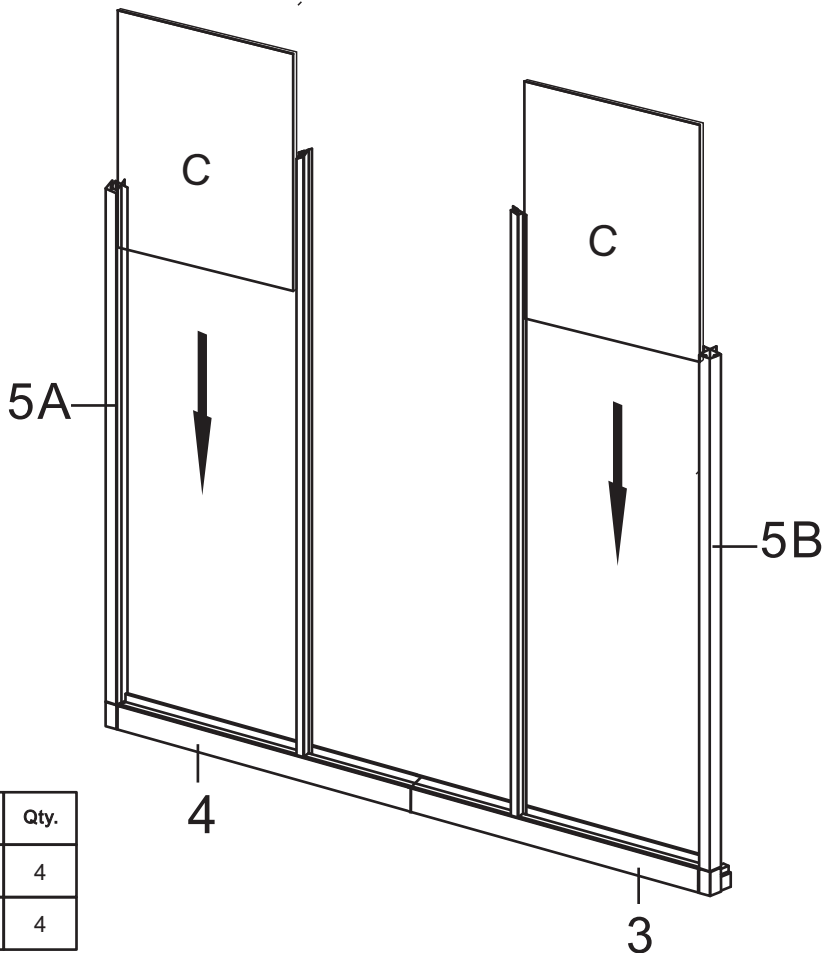

Plastic Parts:

No.	Picture	Qty.	Size	No.	Picture	Qty.	Size
32		4		36A		2	
33A		2		36B		2	
33B		2		37A		2	
34		2		37B		2	

Twin PC Board:

No.	Picture	Qty.	Size	No.	Picture	Qty.	Size
A		10	149.5*60.2	E		4	62*60*28.5
B		8	134*60.2	F		2	33*111.5
C		8	60.5*60.5	G		2	60.2*72.5
D		3	111.5*60.2	H		4	50.4*89.7

Base Dimension:
 • L: 3080 mm
 • W: 2380 mm

Basic installation size

Expansion screws and other related installation tools need to be brought by yourself

Picture	NO.	Qty.
	52	4

Picture	NO.	Qty.
	1A	1
	1B	1
	2A	1
	2B	1
	3	2
	4	2
	37A	2
	38	4
	48	4

Picture	NO.	Qty.
	32	4
	39	8

Picture	NO.	Qty.
	39	8

Picture	NO.	Qty.
	5A	1
	5B	1
	39	4

Picture	NO.	Qty.
	12 13	1
	39	6
	49	2

Picture	NO.	Qty.
	C	4
	17	4

Picture	NO.	Qty.
	39	8

Picture	NO.	Qty.
	D	3
	E	2
	F	1
	18	3
	39	6