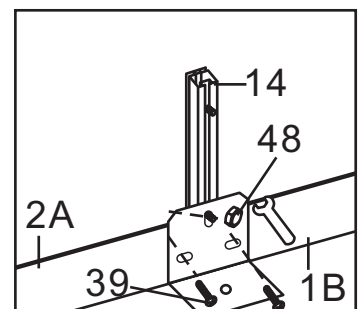

Base Dimension:
 • L: 3080 mm
 • W: 2380 mm

Basic installation size

Expansion screws and other related installation tools need to be brought by yourself

Picture	NO.	Qty.
	52	4

Picture	NO.	Qty.
	1A	1
	1B	1
	2A	1
	2B	1
	3	2
	4	2
	37A	2
	38	4
	48	4

Picture	NO.	Qty.
	39	8

Picture	NO.	Qty.
	E	2

Picture	NO.	Qty.
	8	1
	9	1
	19	1
	33A	1
	33B	1
	34	1
	F	1

Picture	NO.	Qty.
	39	4

Picture	NO.	Qty.
	54	2
	55A	1
	39	6
	43	6
	48	6

Picture	NO.	Qty.
	14	2
	49	2
	43	6
	39	4
	48	2