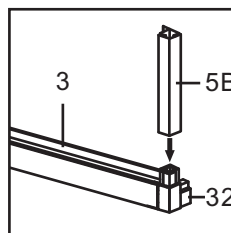

Picture	NO.	Qty.
	39	8