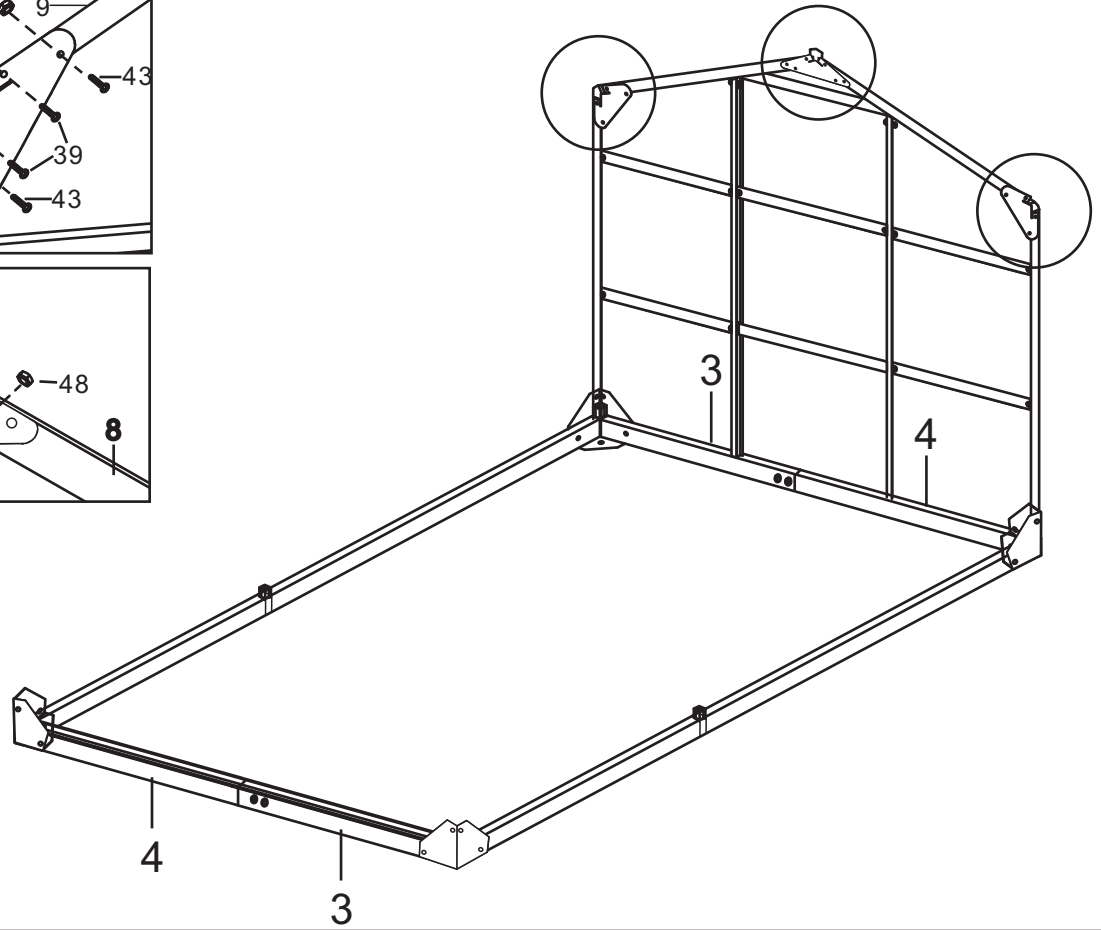

Picture	NO.	Qty.
	54	2
	55A	1
	39	6
	43	6
	48	6

Picture	NO.	Qty.
	5A	1
	5B	1
	39	4