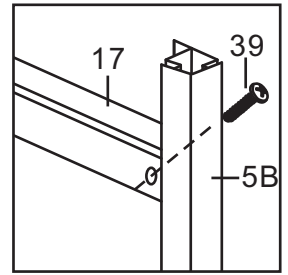

Plastic Parts:

No.	Picture	Qty.	Size	No.	Picture	Qty.	Size
32		4		36A		2	
33A		2		36B		2	
33B		2		37A		2	
34		2		37B		2	

Twin PC Board:

No.	Picture	Qty.	Size	No.	Picture	Qty.	Size
A		10	149.5*60.2	E		4	62*60*28.5
B		8	134*60.2	F		2	33*111.5
C		8	60.5*60.5	G		2	60.2*72.5
D		3	111.5*60.2	H		4	50.4*89.7

Hardware:

No.	Picture	Qty.	Size	No.	Picture	Qty.	Size
38		6	M6*35	50		2	
39		118	M6*12	51		1	
41		8	M4*8	52		4	
42		4	M6*26	53		8	M6*7
43		38	M6*9	54		4	
48		48		55A		2	
49		6		55B		1	
							

The white film faces
outwards if applicable.

Base Dimension:
 • L: 3080 mm
 • W: 2380 mm

Basic installation size

Expansion screws and other related installation tools need to be brought by yourself

Picture	NO.	Qty.
	52	4

Picture	NO.	Qty.
	1A	1
	1B	1
	2A	1
	2B	1
	3	2
	4	2
	37A	2
	38	4
	48	4

Picture	NO.	Qty.
	32	4
	39	8

Picture	NO.	Qty.
	39	8

Picture	NO.	Qty.
	5A	1
	5B	1
	39	4

Picture	NO.	Qty.
	12 13	1
	39	6
	49	2

Picture	NO.	Qty.
	C	4
	17	4

Picture	NO.	Qty.
	39	8

Picture	NO.	Qty.
	D	3
	E	2
	F	1
	18	3
	39	6