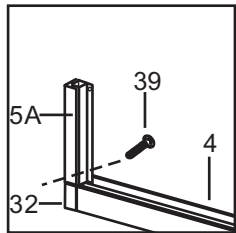

No.	Picture	Qty.	Size	No.	Picture	Qty.	Size
16B		2	130.6	23B		1	174.5
17		8	58.5	24		4	48.8
18		3	110	25		2	48.8
19		1	110	26	 window	2	57*60
20A		1	181.7	27A		1	181.7
20D		1	120.6	27B		1	181.7
21		2	58.2	27C		1	120.6
22A		1	174.5	27D		1	120.6
22B		1	174.5	29	 (see notes)	4	100
23A		1	174.5				

Hardware:

No.	Picture	Qty.	Size	No.	Picture	Qty.	Size
38		6	M6*35	50		2	
39		118	M6*12	51		1	
41		8	M4*8	52		4	
42		4	M6*26	53		8	M6*7
43		38	M6*9	54		4	
48		48		55A		2	
49		6		55B		1	
							

The white film faces
outwards if applicable.

Base Dimension:
 • L: 3080 mm
 • W: 2380 mm

Basic installation size

Expansion screws and other related installation tools need to be brought by yourself

Picture	NO.	Qty.
	52	4

Picture	NO.	Qty.
	1A	1
	1B	1
	2A	1
	2B	1
	3	2
	4	2
	37A	2
	38	4
	48	4

Picture	NO.	Qty.
	8	1
	9	1
	34	1
	33A	1
	33B	1

Picture	NO.	Qty.
	39	2

Picture	NO.	Qty.
	54	2
	55A	1
	39	6
	43	6
	48	6

Picture	NO.	Qty.
	5A	1
	5B	1
	39	4

Picture	NO.	Qty.
	10 11	1
	39	6
	49	2

Picture	NO.	Qty.
	C	4
	17	4