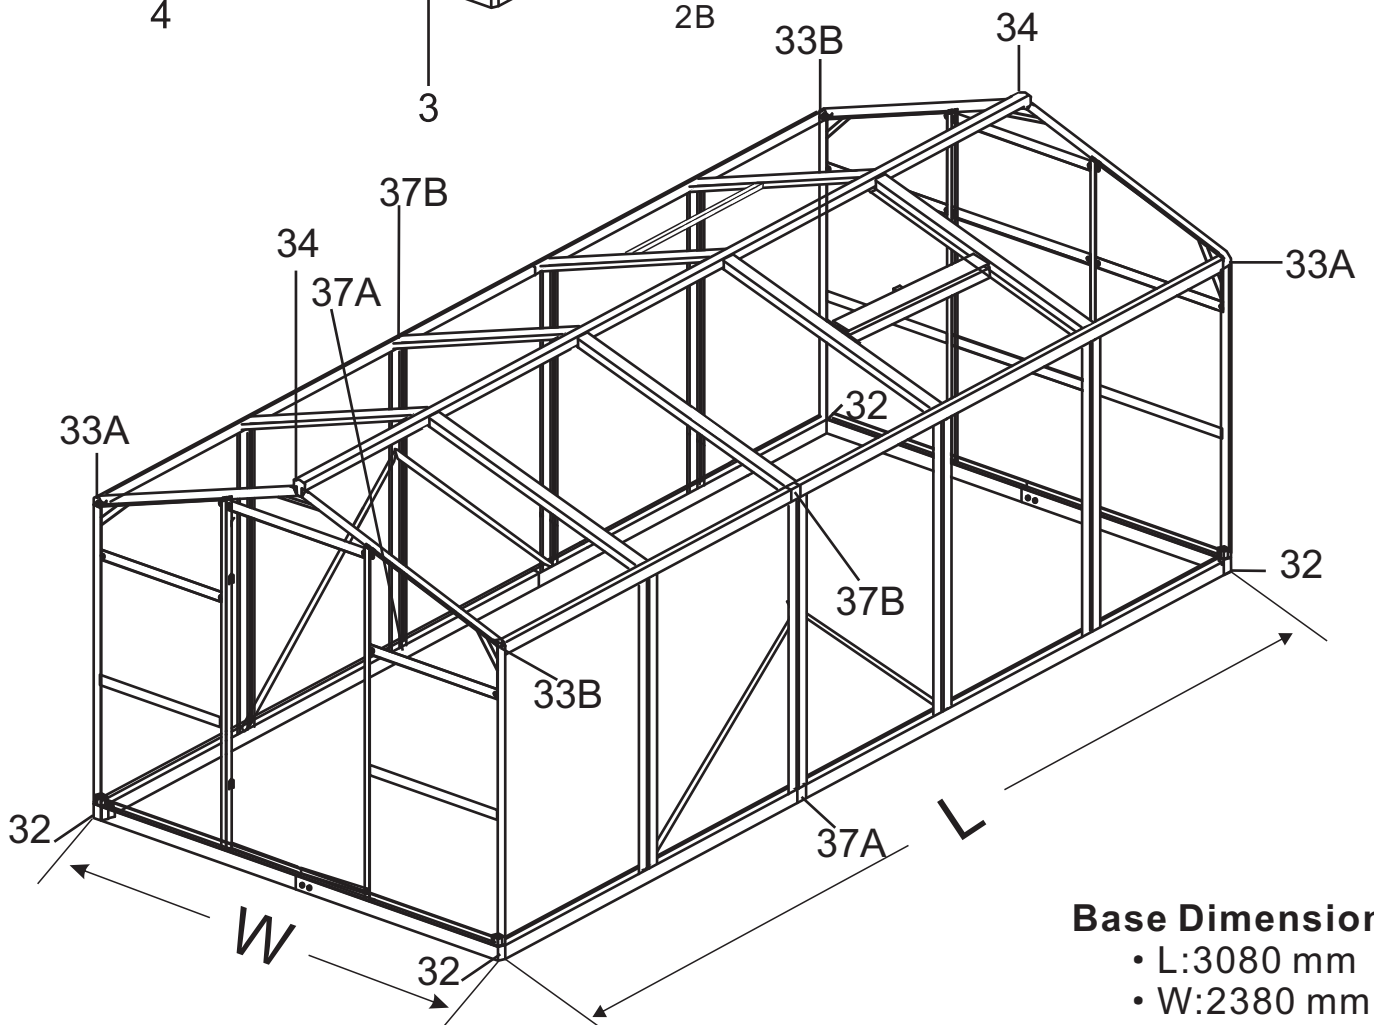

Base Dimension:
• L: 3080 mm
• W: 2380 mm