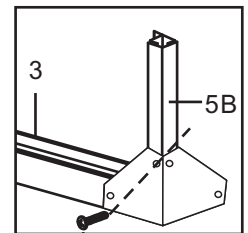

Picture	NO.	Qty.
	39	8