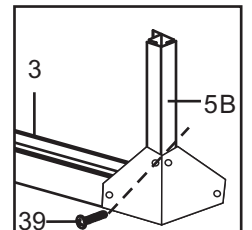

Base Dimension:
 • L: 3080 mm
 • W: 2380 mm

Basic installation size

Expansion screws and other related installation tools need to be brought by yourself

Picture	NO.	Qty.
	52	4

Picture	NO.	Qty.
	1A	1
	1B	1
	2A	1
	2B	1
	3	2
	4	2
	37A	2
	38	4
	48	4

Picture	NO.	Qty.
	8	1
	9	1
	34	1
	33A	1
	33B	1

Picture	NO.	Qty.
	39	2

Picture	NO.	Qty.
	54	2
	55A	1
	39	6
	43	6
	48	6

Picture	NO.	Qty.
	5A	1
	5B	1
	39	4

Picture	NO.	Qty.
	10 11	1
	39	6
	49	2

Picture	NO.	Qty.
	C	4
	17	4

Picture	NO.	Qty.
	39	8

Picture	NO.	Qty.
	E	2

Picture	NO.	Qty.
	8	1
	9	1
	19	1
	33A	1
	33B	1
	34	1
	F	1

Picture	NO.	Qty.
	39	4

Picture	NO.	Qty.
	54	2
	55A	1
	39	6
	43	6
	48	6

Picture	NO.	Qty.
	14	2
	49	2
	43	6
	39	4
	48	2