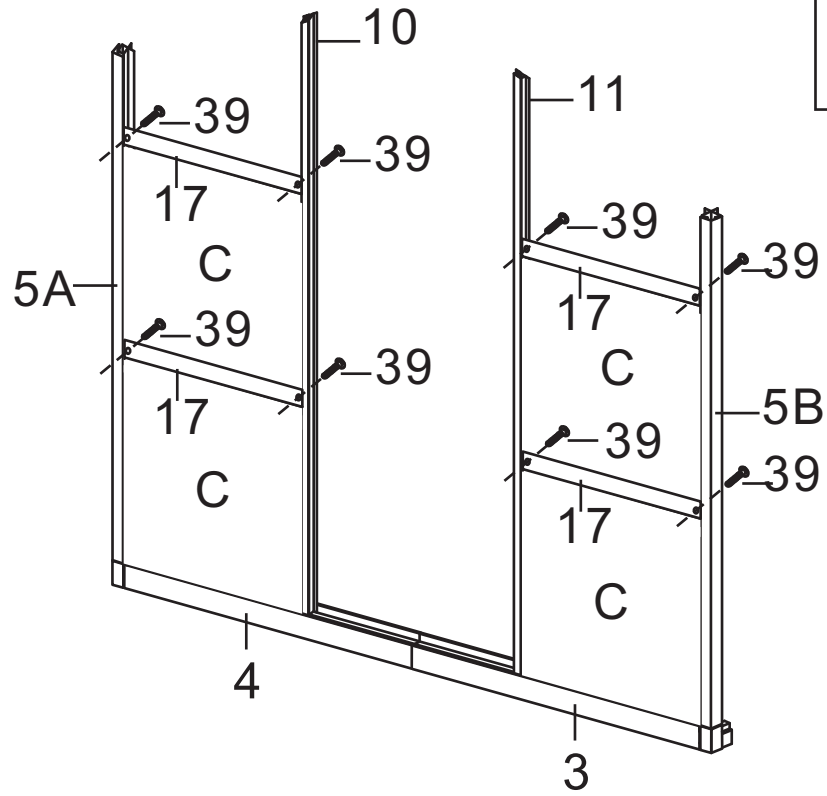

Plastic Parts:

No.	Picture	Qty.	Size	No.	Picture	Qty.	Size
32		4		36A		2	
33A		2		36B		2	
33B		2		37A		2	
34		2		37B		2	

Twin PC Board:

No.	Picture	Qty.	Size	No.	Picture	Qty.	Size
A		10	149.5*60.2	E		4	62*60*28.5
B		8	134*60.2	F		2	33*111.5
C		8	60.5*60.5	G		2	60.2*72.5
D		3	111.5*60.2	H		4	50.4*89.7

Base Dimension:
 • L: 3080 mm
 • W: 2380 mm

Basic installation size

Expansion screws and other related installation tools need to be brought by yourself

Picture	NO.	Qty.
	52	4

Picture	NO.	Qty.
	1A	1
	1B	1
	2A	1
	2B	1
	3	2
	4	2
	37A	2
	38	4
	48	4

Picture	NO.	Qty.
	8	1
	9	1
	34	1
	33A	1
	33B	1

Picture	NO.	Qty.
	39	2

Picture	NO.	Qty.
	54	2
	55A	1
	39	6
	43	6
	48	6

Picture	NO.	Qty.
	5A	1
	5B	1
	39	4

Picture	NO.	Qty.
	10 11	1
	39	6
	49	2

Picture	NO.	Qty.
	C	4
	17	4