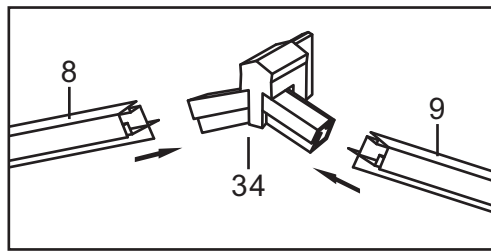

Plastic Parts:

No.	Picture	Qty.	Size	No.	Picture	Qty.	Size
32		4		36A		2	
33A		2		36B		2	
33B		2		37A		2	
34		2		37B		2	

Twin PC Board:

No.	Picture	Qty.	Size	No.	Picture	Qty.	Size
A		10	149.5*60.2	E		4	62*60*28.5
B		8	134*60.2	F		2	33*111.5
C		8	60.5*60.5	G		2	60.2*72.5
D		3	111.5*60.2	H		4	50.4*89.7

Hardware:

No.	Picture	Qty.	Size	No.	Picture	Qty.	Size
38		6	M6*35	50		2	
39		118	M6*12	51		1	
41		8	M4*8	52		4	
42		4	M6*26	53		8	M6*7
43		38	M6*9	54		4	
48		48		55A		2	
49		6		55B		1	
							

The white film faces
outwards if applicable.

Base Dimension:
 • L: 3080 mm
 • W: 2380 mm

Basic installation size

Expansion screws and other related installation tools need to be brought by yourself

Picture	NO.	Qty.
	52	4

Picture	NO.	Qty.
	1A	1
	1B	1
	2A	1
	2B	1
	3	2
	4	2
	37A	2
	38	4
	48	4

Picture	NO.	Qty.
	32	4
	39	8

Picture	NO.	Qty.
	39	8

Picture	NO.	Qty.
	5A	1
	5B	1
	39	4

Picture	NO.	Qty.
	12 13	1
	39	6
	49	2

Picture	NO.	Qty.
	C	4
	17	4

Picture	NO.	Qty.
	39	8

Picture	NO.	Qty.
	D	3
	E	2
	F	1
	18	3
	39	6