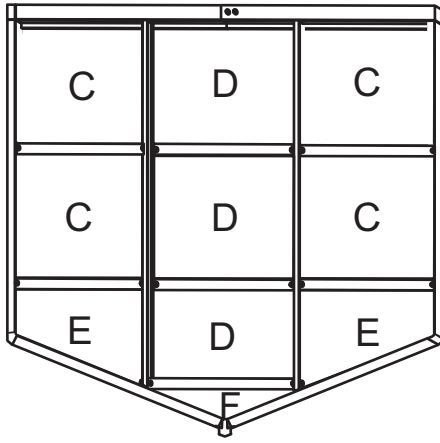

Twin Wall Aluminum Frame Greenhouse

8ftX10ft

MODEL : TMG-GH810

Aluminum Parts :

No.	Picture	Qty.	Size	No.	Picture	Qty.	Size
1A		1	180.3	8		2	129.8
1B		1	180.3	9		2	129.8
2A		1	119.2	10		1	183.7
2B		1	119.2	11		1	183.7
3		2	116.1	12		1	183.7
4		2	116.1	13		1	183.7
5A		2	146.5	14		8	146.5
5B		2	146.5	15		2	130.6
6		2	180.3	15A		2	131
7		2	119.2	16A		2	130.6

No.	Picture	Qty.	Size	No.	Picture	Qty.	Size
16B		2	130.6	23B		1	174.5
17		8	58.5	24		4	48.8
18		3	110	25		2	48.8
19		1	110	26	 window	2	57*60
20A		1	181.7	27A		1	181.7
20D		1	120.6	27B		1	181.7
21		2	58.2	27C		1	120.6
22A		1	174.5	27D		1	120.6
22B		1	174.5	29	 (see notes)	4	100
23A		1	174.5				

Plastic Parts:

No.	Picture	Qty.	Size	No.	Picture	Qty.	Size
32		4		36A		2	
33A		2		36B		2	
33B		2		37A		2	
34		2		37B		2	

Twin PC Board:

No.	Picture	Qty.	Size	No.	Picture	Qty.	Size
A		10	149.5*60.2	E		4	62*60*28.5
B		8	134*60.2	F		2	33*111.5
C		8	60.5*60.5	G		2	60.2*72.5
D		3	111.5*60.2	H		4	50.4*89.7

Hardware:

No.	Picture	Qty.	Size	No.	Picture	Qty.	Size
38		6	M6*35	50		2	
39		118	M6*12	51		1	
41		8	M4*8	52		4	
42		4	M6*26	53		8	M6*7
43		38	M6*9	54		4	
48		48		55A		2	
49		6		55B		1	
							

The white film faces
outwards if applicable.