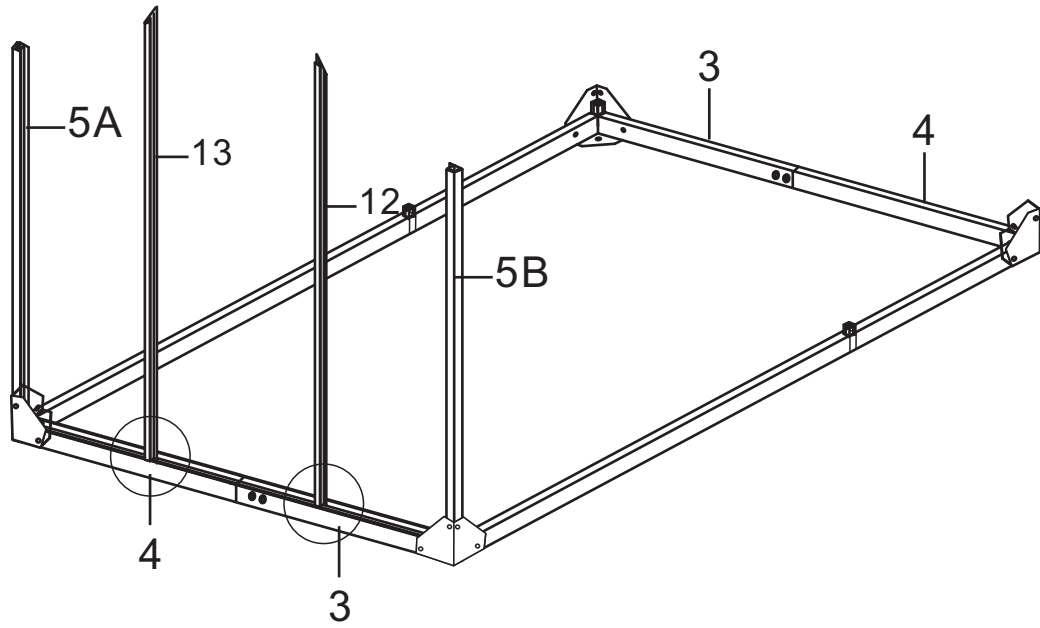

Plastic Parts:

No.	Picture	Qty.	Size	No.	Picture	Qty.	Size
32		4		36A		2	
33A		2		36B		2	
33B		2		37A		2	
34		2		37B		2	

Twin PC Board:

No.	Picture	Qty.	Size	No.	Picture	Qty.	Size
A		10	149.5*60.2	E		4	62*60*28.5
B		8	134*60.2	F		2	33*111.5
C		8	60.5*60.5	G		2	60.2*72.5
D		3	111.5*60.2	H		4	50.4*89.7

Base Dimension:
 • L: 3080 mm
 • W: 2380 mm

Basic installation size

Expansion screws and other related installation tools need to be brought by yourself

Picture	NO.	Qty.
	52	4

Picture	NO.	Qty.
	1A	1
	1B	1
	2A	1
	2B	1
	3	2
	4	2
	37A	2
	38	4
	48	4

Picture	NO.	Qty.
	32	4
	39	8

Picture	NO.	Qty.
	39	8

Picture	NO.	Qty.
	5A	1
	5B	1
	39	4

Picture	NO.	Qty.
	12 13	1
	39	6
	49	2

Picture	NO.	Qty.
	C	4
	17	4

Picture	NO.	Qty.
	39	8

Picture	NO.	Qty.
	D	3
	E	2
	F	1
	18	3
	39	6