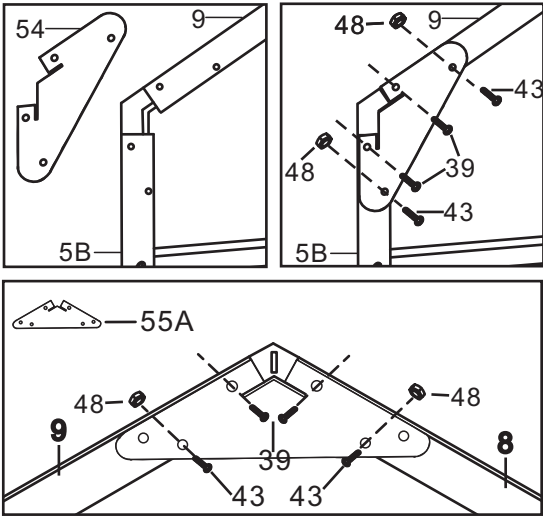

Base Dimension:
 • L: 3080 mm
 • W: 2380 mm

Basic installation size

Expansion screws and other related installation tools need to be brought by yourself

Picture	NO.	Qty.
	52	4

Picture	NO.	Qty.
	1A	1
	1B	1
	2A	1
	2B	1
	3	2
	4	2
	37A	2
	38	4
	48	4

Picture	NO.	Qty.
	8	1
	9	1
	34	1
	33A	1
	33B	1

Picture	NO.	Qty.
	39	2

Picture	NO.	Qty.
	54	2
	55A	1
	39	6
	43	6
	48	6

Picture	NO.	Qty.
	5A	1
	5B	1
	39	4

Picture	NO.	Qty.
	10 11	1
	39	6
	49	2

Picture	NO.	Qty.
	C	4
	17	4

Picture	NO.	Qty.
	39	8

Picture	NO.	Qty.
	E	2

Picture	NO.	Qty.
	8	1
	9	1
	19	1
	33A	1
	33B	1
	34	1
	F	1

Picture	NO.	Qty.
	39	4

Picture	NO.	Qty.
	54	2
	55A	1
	39	6
	43	6
	48	6

Picture	NO.	Qty.
	14	2
	49	2
	43	6
	39	4
	48	2

Picture	NO.	Qty.
	6	2
	7	2
	37B	2

Picture	NO.	Qty.
	39	4

Picture	NO.	Qty.
	20A	1
	20D	1
	42	2
	48	2

Picture	NO.	Qty.
	26	2
	51	1
	43	4
	48	4

Picture	NO.	Qty.
	42	2
	48	2

Picture	NO.	Qty.
	A	4

Picture	NO.	Qty.
	14	6
	29	4
	43	12
	48	14