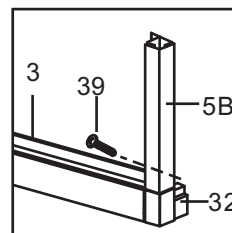

Picture	NO.	Qty.
	39	8