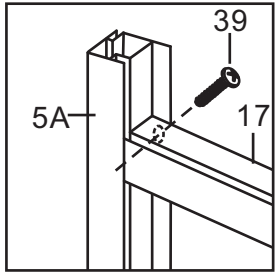

Base Dimension:
 • L: 3080 mm
 • W: 2380 mm

Basic installation size

Expansion screws and other related installation tools need to be brought by yourself

Picture	NO.	Qty.
	52	4

Picture	NO.	Qty.
	1A	1
	1B	1
	2A	1
	2B	1
	3	2
	4	2
	37A	2
	38	4
	48	4

Picture	NO.	Qty.
	8	1
	9	1
	34	1
	33A	1
	33B	1

Picture	NO.	Qty.
	39	2

Picture	NO.	Qty.
	54	2
	55A	1
	39	6
	43	6
	48	6

Picture	NO.	Qty.
	5A	1
	5B	1
	39	4

Picture	NO.	Qty.
	10 11	1
	39	6
	49	2

Picture	NO.	Qty.
	C	4
	17	4