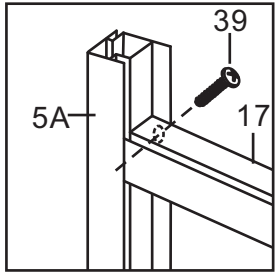

Hardware:

No.	Picture	Qty.	Size	No.	Picture	Qty.	Size
38		6	M6*35	50		2	
39		118	M6*12	51		1	
41		8	M4*8	52		4	
42		4	M6*26	53		8	M6*7
43		38	M6*9	54		4	
48		48		55A		2	
49		6		55B		1	
							

The white film faces
outwards if applicable.

Base Dimension:
 • L: 3080 mm
 • W: 2380 mm

Basic installation size

Expansion screws and other related installation tools need to be brought by yourself

Picture	NO.	Qty.
	52	4

Picture	NO.	Qty.
	1A	1
	1B	1
	2A	1
	2B	1
	3	2
	4	2
	37A	2
	38	4
	48	4

Picture	NO.	Qty.
	32	4
	39	8

Picture	NO.	Qty.
	39	8

Picture	NO.	Qty.
	5A	1
	5B	1
	39	4

Picture	NO.	Qty.
	12 13	1
	39	6
	49	2

Picture	NO.	Qty.
	C	4
	17	4

Picture	NO.	Qty.
	39	8

Picture	NO.	Qty.
	D	3
	E	2
	F	1
	18	3
	39	6

Picture	NO.	Qty.
	8	1
	9	1
	34	1
	33A	1
	33B	1

Picture	NO.	Qty.
	39	2

Picture	NO.	Qty.
	54	2
	55A	1
	39	6
	43	6
	48	6

Picture	NO.	Qty.
	5A	1
	5B	1
	39	4

Picture	NO.	Qty.
	10 11	1
	39	6
	49	2

Picture	NO.	Qty.
	C	4
	17	4