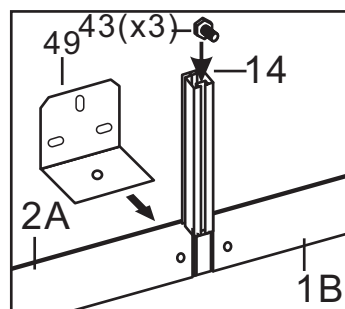

Base Dimension:
 • L: 3080 mm
 • W: 2380 mm

Basic installation size

Expansion screws and other related installation tools need to be brought by yourself

Picture	NO.	Qty.
	52	4

Picture	NO.	Qty.
	1A	1
	1B	1
	2A	1
	2B	1
	3	2
	4	2
	37A	2
	38	4
	48	4

Picture	NO.	Qty.
	39	8

Picture	NO.	Qty.
	E	2

Picture	NO.	Qty.
	8	1
	9	1
	19	1
	33A	1
	33B	1
	34	1
	F	1

Picture	NO.	Qty.
	39	4

Picture	NO.	Qty.
	54	2
	55A	1
	39	6
	43	6
	48	6

Picture	NO.	Qty.
	14	2
	49	2
	43	6
	39	4
	48	2