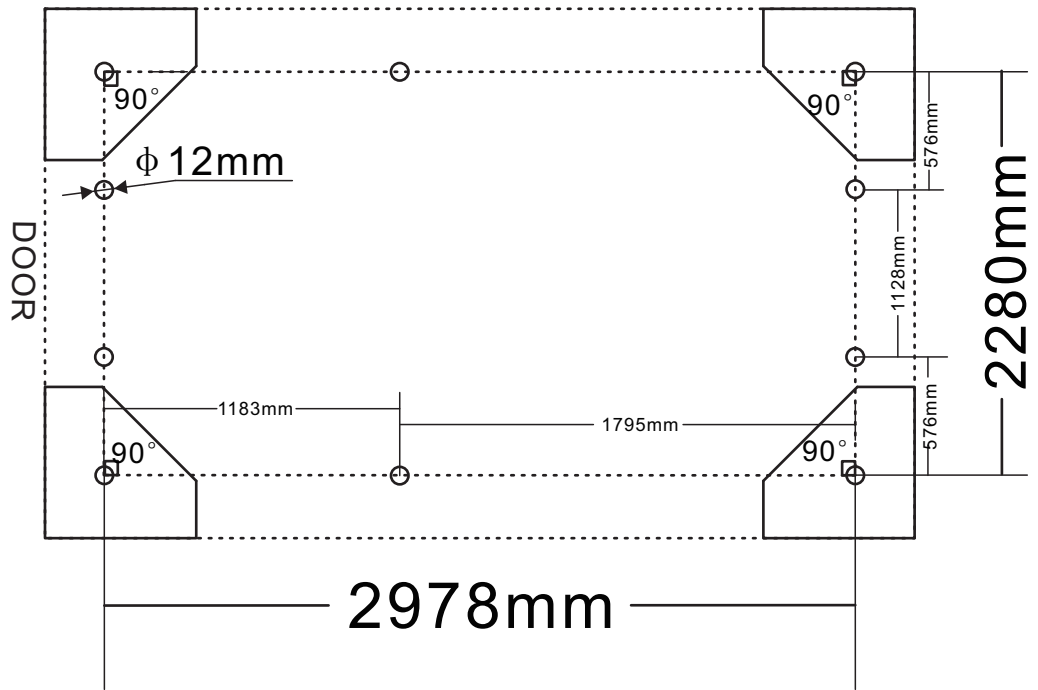

No.	Picture	Qty.	Size	No.	Picture	Qty.	Size
16B		2	130.6	23B		1	174.5
17		8	58.5	24		4	48.8
18		3	110	25		2	48.8
19		1	110	26	 window	2	57*60
20A		1	181.7	27A		1	181.7
20D		1	120.6	27B		1	181.7
21		2	58.2	27C		1	120.6
22A		1	174.5	27D		1	120.6
22B		1	174.5	29	 (see notes)	4	100
23A		1	174.5				

Plastic Parts:

No.	Picture	Qty.	Size	No.	Picture	Qty.	Size
32		4		36A		2	
33A		2		36B		2	
33B		2		37A		2	
34		2		37B		2	

Twin PC Board:

No.	Picture	Qty.	Size	No.	Picture	Qty.	Size
A		10	149.5*60.2	E		4	62*60*28.5
B		8	134*60.2	F		2	33*111.5
C		8	60.5*60.5	G		2	60.2*72.5
D		3	111.5*60.2	H		4	50.4*89.7

Hardware:

No.	Picture	Qty.	Size	No.	Picture	Qty.	Size
38		6	M6*35	50		2	
39		118	M6*12	51		1	
41		8	M4*8	52		4	
42		4	M6*26	53		8	M6*7
43		38	M6*9	54		4	
48		48		55A		2	
49		6		55B		1	
							

The white film faces
outwards if applicable.

Base Dimension:
 • L: 3080 mm
 • W: 2380 mm

Basic installation size

Expansion screws and other related installation tools need to be brought by yourself

Picture	NO.	Qty.
	52	4

Picture	NO.	Qty.
	1A	1
	1B	1
	2A	1
	2B	1
	3	2
	4	2
	37A	2
	38	4
	48	4