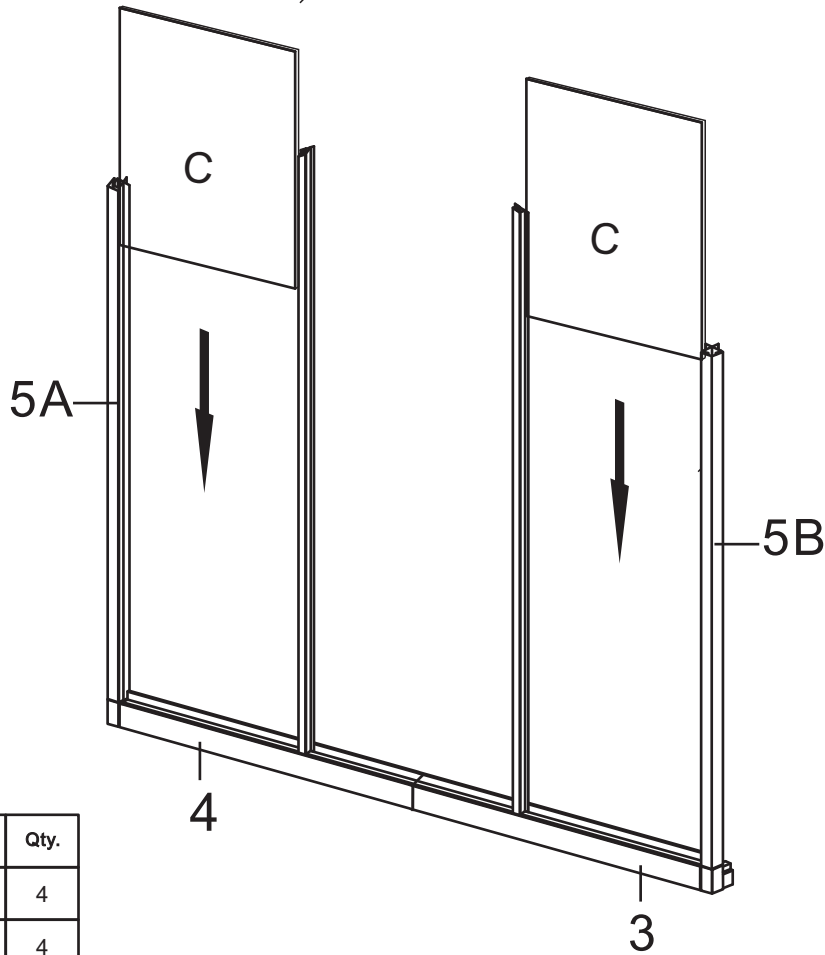

Base Dimension:
 • L: 3080 mm
 • W: 2380 mm

Basic installation size

Expansion screws and other related installation tools need to be brought by yourself

Picture	NO.	Qty.
	52	4

Picture	NO.	Qty.
	1A	1
	1B	1
	2A	1
	2B	1
	3	2
	4	2
	37A	2
	38	4
	48	4

Picture	NO.	Qty.
	8	1
	9	1
	34	1
	33A	1
	33B	1

Picture	NO.	Qty.
	39	2

Picture	NO.	Qty.
	54	2
	55A	1
	39	6
	43	6
	48	6

Picture	NO.	Qty.
	5A	1
	5B	1
	39	4

Picture	NO.	Qty.
	10 11	1
	39	6
	49	2

Picture	NO.	Qty.
	C	4
	17	4