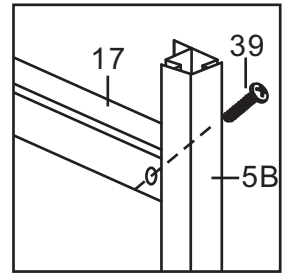

No.	Picture	Qty.	Size	No.	Picture	Qty.	Size
16B		2	130.6	23B		1	174.5
17		8	58.5	24		4	48.8
18		3	110	25		2	48.8
19		1	110	26	 window	2	57*60
20A		1	181.7	27A		1	181.7
20D		1	120.6	27B		1	181.7
21		2	58.2	27C		1	120.6
22A		1	174.5	27D		1	120.6
22B		1	174.5	29	 (see notes)	4	100
23A		1	174.5				

Hardware:

No.	Picture	Qty.	Size	No.	Picture	Qty.	Size
38		6	M6*35	50		2	
39		118	M6*12	51		1	
41		8	M4*8	52		4	
42		4	M6*26	53		8	M6*7
43		38	M6*9	54		4	
48		48		55A		2	
49		6		55B		1	
							

The white film faces
outwards if applicable.

Base Dimension:
 • L: 3080 mm
 • W: 2380 mm

Basic installation size

Expansion screws and other related installation tools need to be brought by yourself

Picture	NO.	Qty.
	52	4

Picture	NO.	Qty.
	1A	1
	1B	1
	2A	1
	2B	1
	3	2
	4	2
	37A	2
	38	4
	48	4

Picture	NO.	Qty.
	8	1
	9	1
	34	1
	33A	1
	33B	1

Picture	NO.	Qty.
	39	2

Picture	NO.	Qty.
	54	2
	55A	1
	39	6
	43	6
	48	6

Picture	NO.	Qty.
	5A	1
	5B	1
	39	4

Picture	NO.	Qty.
	10 11	1
	39	6
	49	2

Picture	NO.	Qty.
	C	4
	17	4