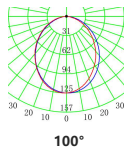

Photometrics

Downloads

- [IES File](#)
- [Installation Instructions](#)