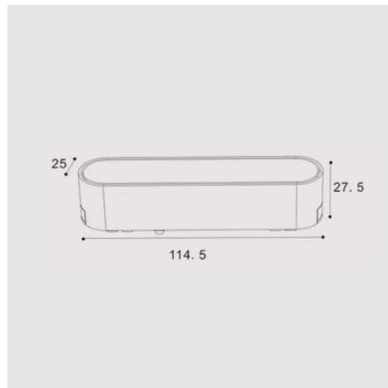

Ultra-thin Magnetic Series ULTRA OPAL L6

UT25-FLR6

Key Product Info

⚡ 6W 2700K-6000K(320lm)
 ■ Textured Black/White ▲ 100°

Driver

Name inSona Dual Color Temperature Intelligent driver
 Driver Location Integral
 Control Type Bluetooth

Performance Specifications

Lumens 320lm
 IP Rating IP44
 CRI 90
 Efficacy Up to 53 lm/w
 UGR <19
 Lifetime 50,000h
 LED Type COB
 SDCM ≤3
 COI Compliance N/A
 Warranty 5 Years

Design Specifications

Material Powder Coated Aluminium
 Length 114.5mm
 Height 27.5mm
 Width 25mm
 Beam 100°
 Weight 73g