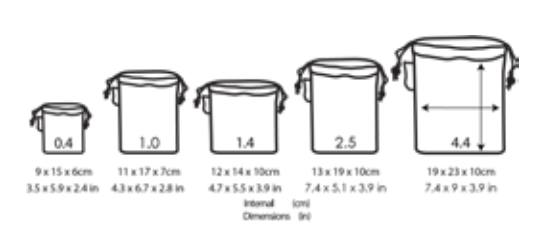

Lens pouch

Accessory pouch

Goblin Lens Pouch Size Chart

Goblin Body Pouch Size Chart

Features

- Simple cinch-to-shut drawstring enclosure for easy access
- Ultrasonically fused quilted interior
- Ripstop nylon exterior
- Available in Black or Ocean