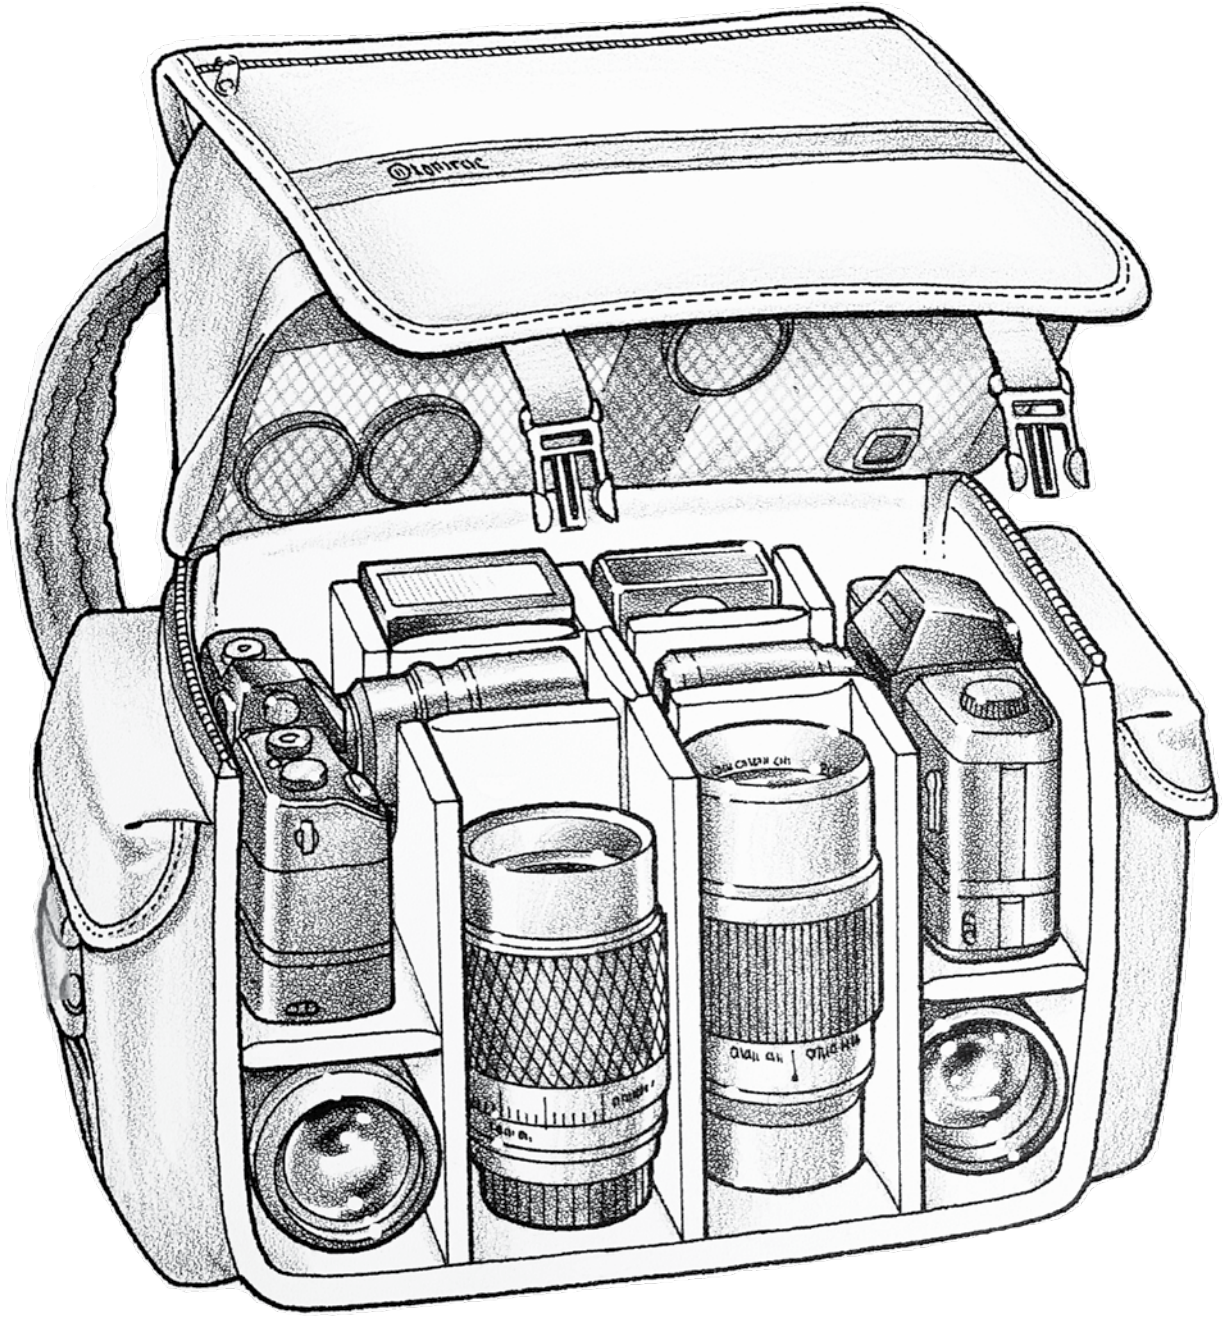

SIZES & DIMENSIONS

Item Number	Name	Internal Dimensions (cm)			External Dimensions (cm)			Weight (kg)
		W	H/L	D	W	H/L	D	
SLING Straps (Continued)								
T2030-1919	Compact Strap	N/A	N/A	N/A	N/A	N/A	N/A	N/A
STRATUS								
T0601-1919	Stratus 6	35	22	22	25	18	17	1.0
T0610-1919	Stratus 8	40	22	22	30	18	17	1.1
T0620-1919	Stratus 10	42	22	23	32	18	18	1.2
T0630-1919	Stratus 15	47	23	26	39	21	20	1.7
T0640-1919	Stratus 21	50	28	30	40	26	20	2.0
TRADEWIND								
T1400-1919	Tradewind Shoulder Bag 2.6 Grey	16	16	10	15	15	9	0.2
T1405-1919	Tradewind Shoulder Bag 3.6 Grey	18	18	11	17	17	10	0.2
T1410-1919	Tradewind Shoulder Bag 5.1 Grey	22	18	13	21	17	12	0.2
T1415-1919	Tradewind Shoulder Bag 6.8 Grey	26	20	13	25	19	12	0.3
T1430-1919	Tradewind Zoom 1.4 Grey	11	13	10	10	12	9	0.1
T1435-1919	Tradewind Zoom 2.1 Grey	12	16	11	11	15	10	0.1
T1440-1919	Tradewind Zoom 2.4 Grey	12	18	11	11	17	10	0.1
T1460-1919	Tradewind Backpack 18 Grey	26	43	18	25	18	17	0.8
T1465-1919	Tradewind Backpack 24 Grey	29	46	16	28	19	17	0.8
TRADITIONS								
T2810-1919	Runyon Black	28	40	23	25	36	16	1.2
T2820-1919	Pasadena Black	30	49	22	27	45	15	1.3
VELOCITY								
T2777-1915	Velocity 7z v2.0	14	24	34	22	11	32	0.8
T2778-1917	Velocity 8z v2.0	10	31	29	9	30	27	0.6

Since 1977

Camera equipment is used for illustrative purposes only and is not included with the purchase of Tamrac products

See Tamrac.com for warranty information

©2020 TAMRAC.

3411 Silverside Road Tatnall Building #104 Wilmington, DE 19810

info@tamrac.com | 844 948 2604

752