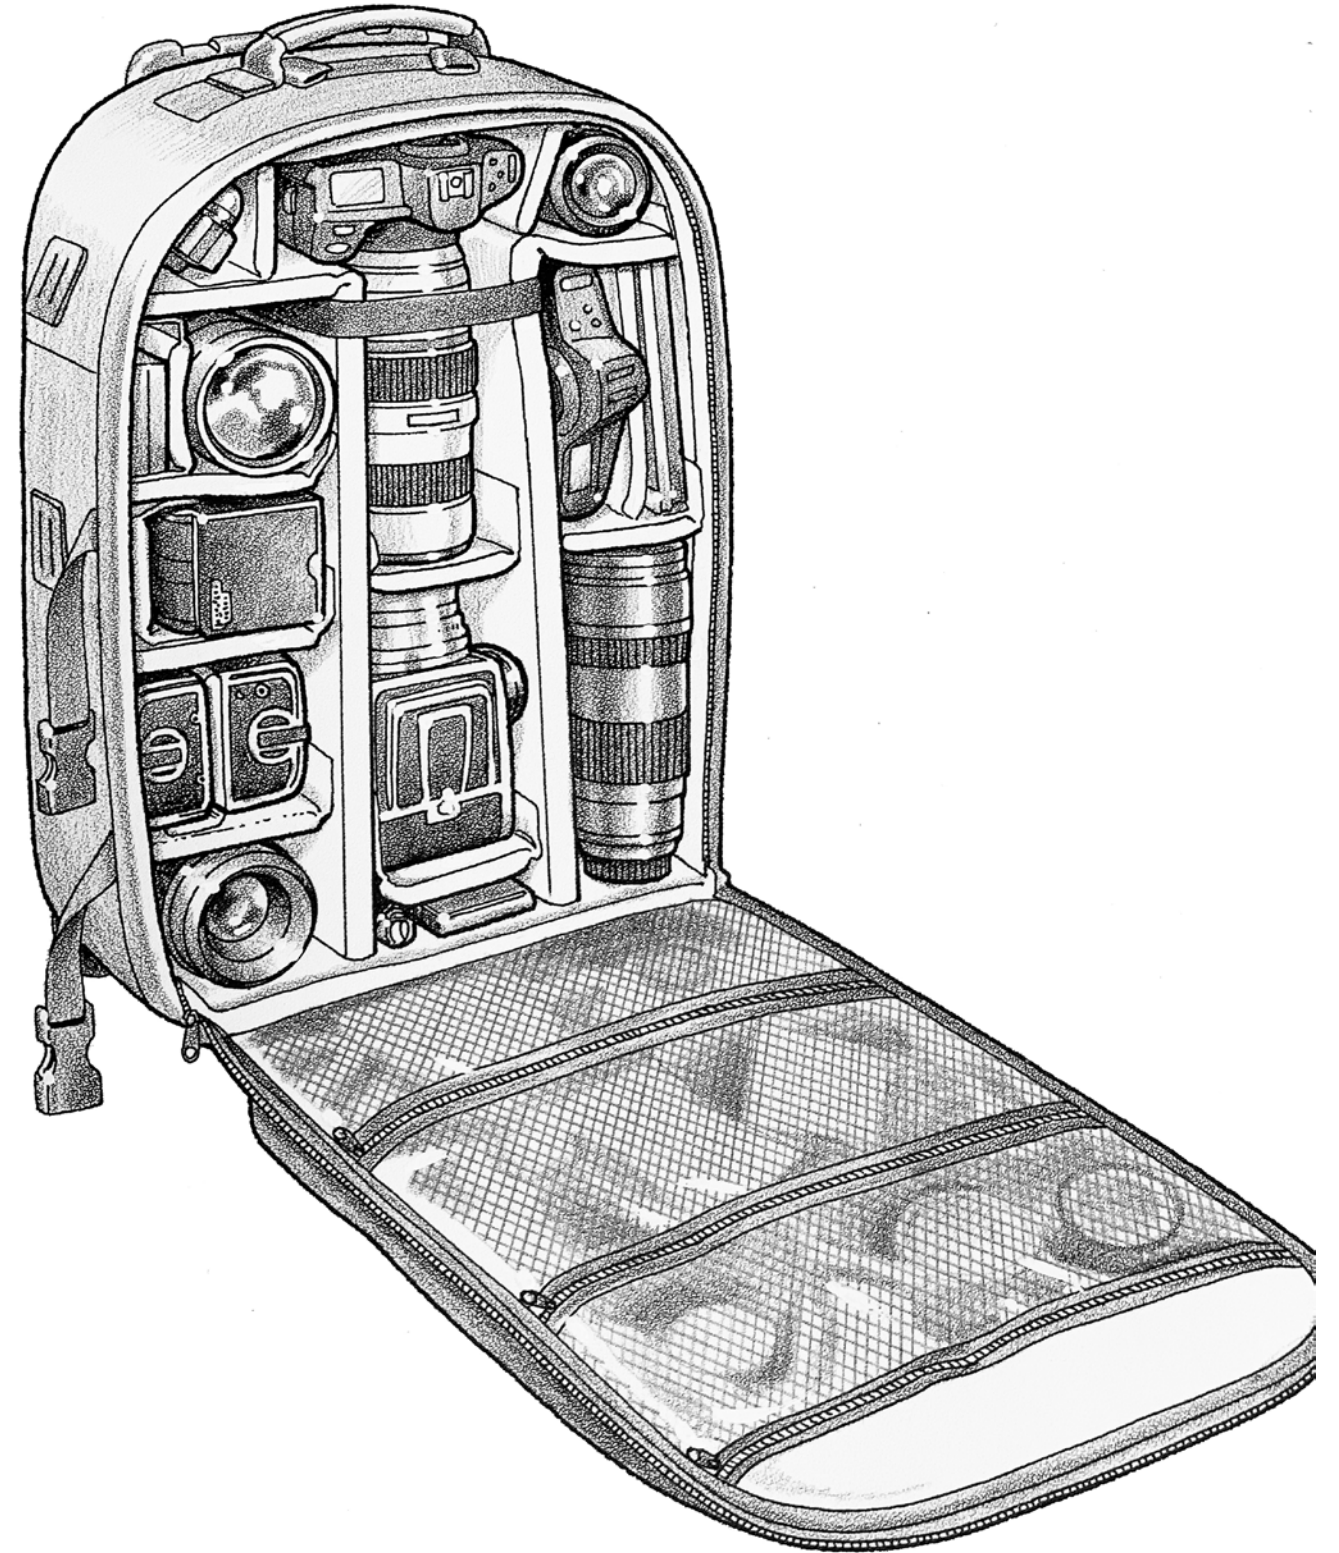

The Tele Zoom Pack

Tamrac first introduced the Tele Zoom Pack in 1978, just as zoom lenses started to become popular. The Tele Zoom Pack was unique in that it allowed photographers to carry a 70-210mm lens attached to their camera. Today, every holster pack on the market is based on this original Tamrac design.

Lens-Bridge® and LensGate® Divider Systems

The patented Lens-Bridge® Divider System allows the camera to sit cradled above the rest of the equipment with various lens lengths attached and ready for action. The LensGate® Divider System has padded gates that swing open and closed to protect equipment from contacting each other.

M.A.S.™ Modular Accessory System

This Tamrac innovation is a full line of quick-release accessories and a padded belt system. The M.A.S.™ system allows personal customization of backpacks, hip packs and camera bags. M.A.S.™ has evolved into our ARC accessory line.

Total Coverage Tops

Total Coverage tops offer convenience and triple protection against the elements by providing three levels of security: hook and loop closures for quick access, EasySqueeze™ quick-release buckles for security, and a zipper closure for the ultimate weather protection.

Windowpane Mesh™

This Tamrac invention combines clear vinyl and nylon mesh to give strength and visibility to the contents of our accessory pockets.

#678 12.96