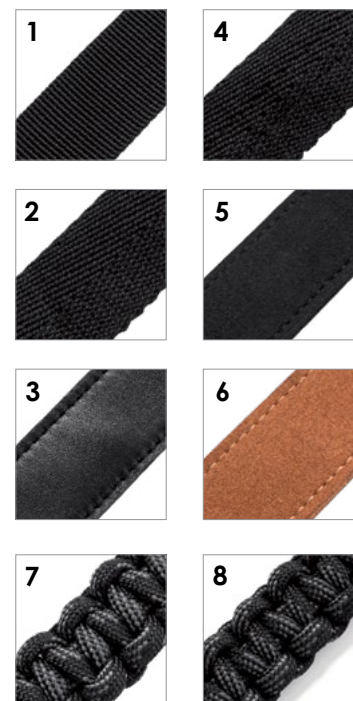

Fabrics:

Cotton, Non-Slip, Leather, Microfiber, Webbing Sling, Paracord.

1 QR Strap Webbing Sling black

#T3010-1919

2 QR Strap Cotton black

#T3020-1919

3 QR Strap Leather Microfiber black

#T3050-1818

4 QR Strap Non-Slip black

#T3053-1919

5 QR Strap Microfibe

#T3059-1818

6 QR Strap Microfiber brown

#T3059-7474

7 QR Strap Paracord Wrist black

#T3080-1915

8 QR Adjustable Paracord Shoulder Strap black

#T3090-1915

Sling straps

Sling straps are made with durable ballsistic fabrics, stainless steel core connectors, and high-density plastic to safely secure Pro-body DSLRs