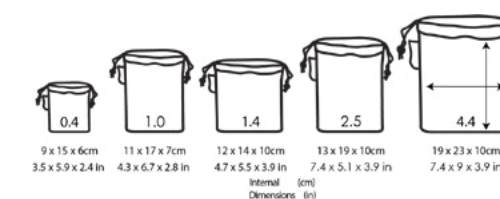

Lens pouch

Accessory pouch

Goblin Lens Pouch Size Chart

Goblin Body Pouch Size Chart

Features

- Simple cinch-to-shut drawstring enclosure for easy access
- Ultrasonically fused quilted interior
- Ripstop nylon exterior
- Available in Black or Ocean