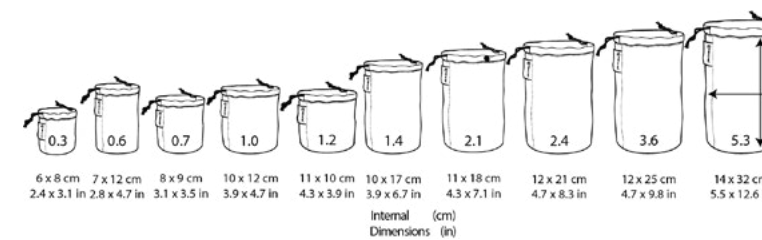

Models

Velocity 7z v2.0
#T2777-1915

Velocity 8z v2.0
#T2778-1915

Goblin

MINIMALIST PADDED PROTECTION WHEREVER YOU ARE

Goblin Pouches offer easy-to-access protection, and are made to fit a wide range of lens types and sizes, camera bodies, and accessories. We make a Goblin for your smallest lens, or a 70-200mm, for a mirrorless body or pro-DSLR, and one for your chargers, extra batteries, and travel essentials. A simple cinch-to-shut Ripstop drawstring enclosure makes for easy access to your lens while a quilted, ultrasonically fused interior provides basic padded security.

Lens pouch

Accessory pouch

Goblin Lens Pouch Size Chart

Goblin Body Pouch Size Chart

Features

- Simple cinch-to-shut drawstring enclosure for easy access
- Ultrasonically fused quilted interior
- Ripstop nylon exterior
- Available in Black or Ocean