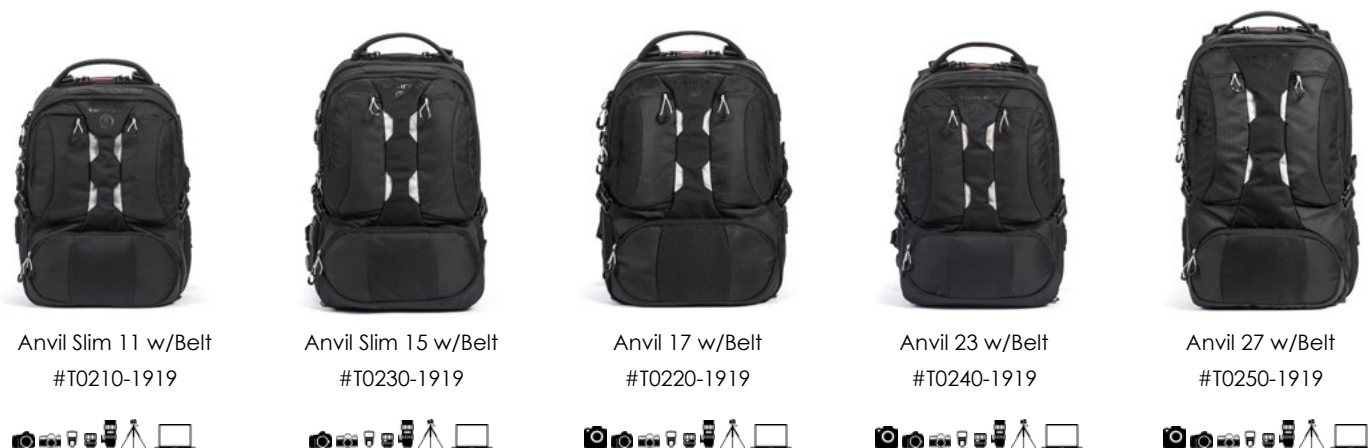

Active Strap black
#T2010-1919

Pro Double Strap black
#T2020-1919

Compact Strap black
#T2030-1919

Sling Strap Stabilizer black
#T2070-1919

All products

Backpacks

Anvil Slim 11 w/Belt
#T0210-1919

Anvil Slim 15 w/Belt
#T0230-1919