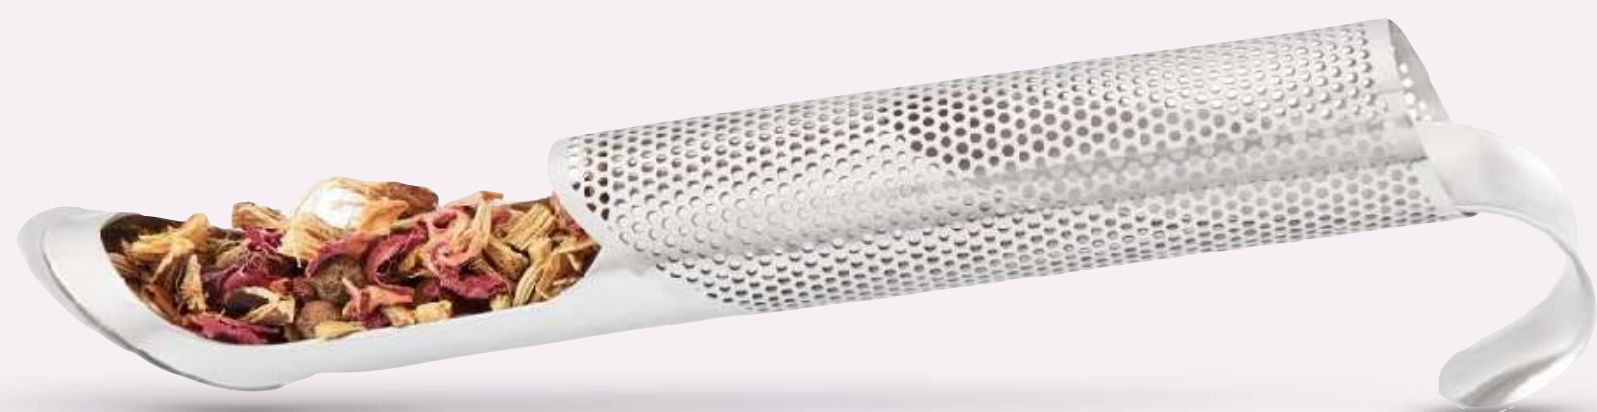

ESFERA TEA INFUSER
Rs 575/-