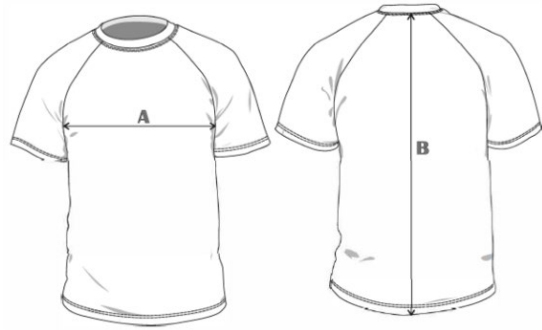

TRIBE GEAR Size Chart

| Men's Technical Tee (short sleeve and long sleeve) | | | | | | | |
|--|----|----|----|----|----|-----|-----|
| Tribe Gear Size (cm) | XS | S | M | L | XL | 2XL | 3XL |
| Chest (A) | 46 | 49 | 52 | 55 | 58 | 61 | 64 |
| Length (B) | 64 | 66 | 68 | 70 | 72 | 74 | 76 |
| Bottom (C) | 46 | 49 | 52 | 55 | 58 | 61 | 64 |

| Women's Technical Tee (short sleeve and long sleeve) | | | | | | | |
|--|----|----|----|----|----|-----|-----|
| Tribe Gear Size (cm) | XS | S | M | L | XL | 2XL | 3XL |
| Chest (A) | 40 | 42 | 44 | 46 | 49 | 51 | 53 |
| Length (B) | 61 | 63 | 65 | 67 | 69 | 71 | 73 |
| Bottom (C) | 44 | 46 | 48 | 50 | 52 | 55 | 57 |

(*Women specific cut is an hourglass shape with slightly tapered mid section)

All-Rounder Athletic Technical Tops

www.tribesolutions.com