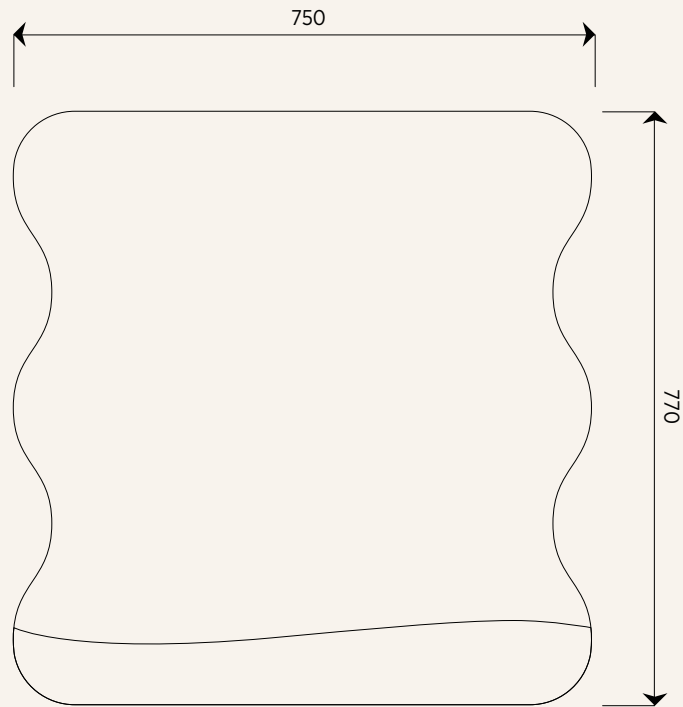

Wavy Short Mirror

Units in mm

Dimensions:	750mm x 770mm
Material:	5mm mirror with polished edges
Base plate:	1.2mm steel powder coated
Mounting plate:	2mm aluminium with four directions to hang (OPTIONAL)
Weight:	7kg
Origin:	Designed and made in New Zealand