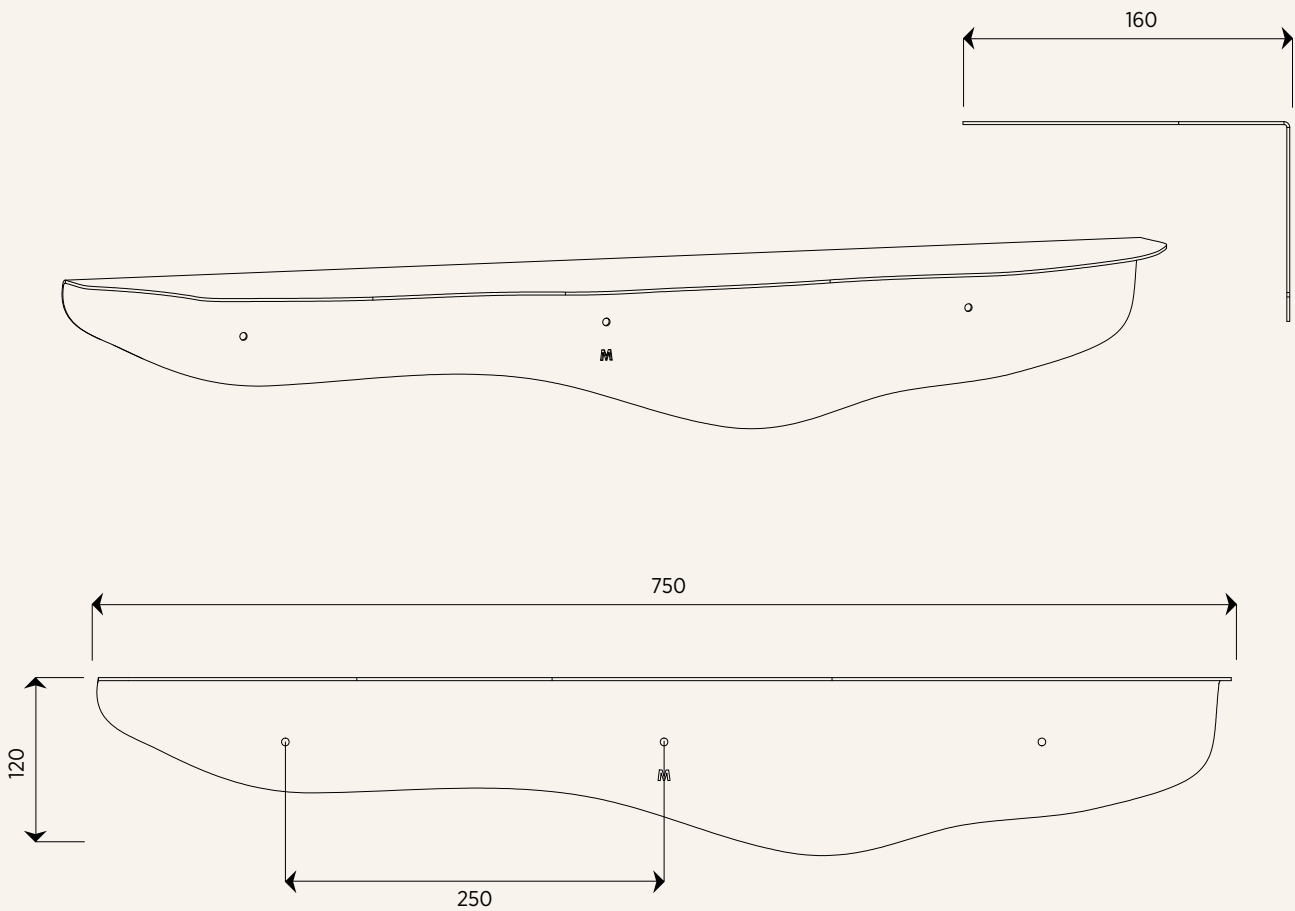

Wavy Shelf - 750

Units in mm

Dimensions:	750mm x 160mm x 120mm
Material:	2mm Dulux powder coated aluminium construction (rust and water resistant)
Colour:	<div style="display: flex; align-items: center; gap: 10px;"> <div style="text-align: center;"> Black </div> <div style="text-align: center;"> White </div> </div>
Weight:	0.5kg
Holds:	3kg when fixed into nogs / a stud (or wall toggles have been used)
Details:	Countersunk screw holes, 2x powder coated screws included
Fixing surface:	Drywall, tiles, concrete, wood
Origin:	Designed and made in New Zealand