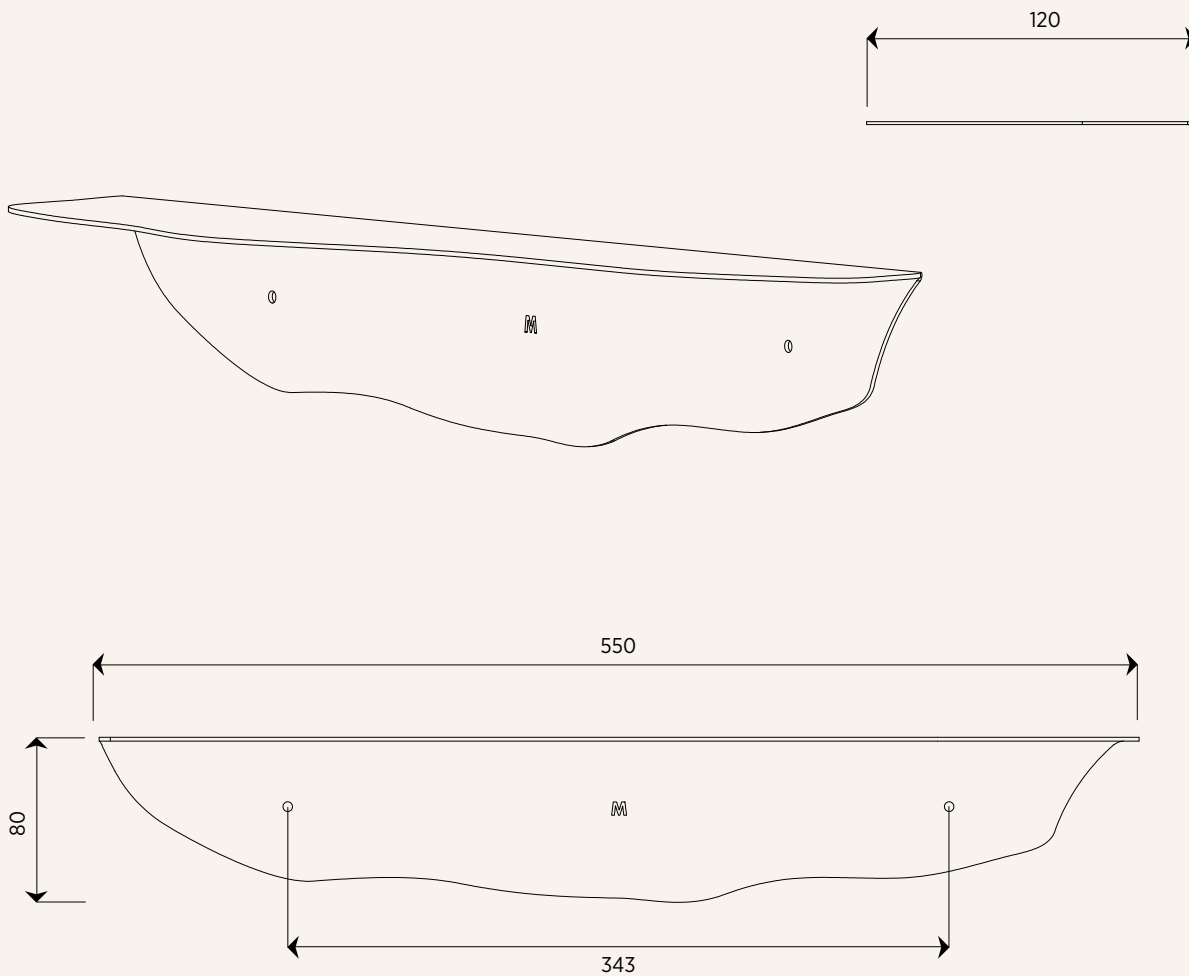

Wavy Shelf - 550

Units in mm

Dimensions:	550mm x 120mm x 80mm
Material:	2mm Dulux powder coated aluminium construction (rust and water resistant)
Colour:	<div style="display: flex; align-items: center; gap: 10px;"> <div style="text-align: center;"> Black </div> <div style="text-align: center;"> White </div> </div>
Weight:	0.5kg
Holds:	3kg when fixed into nogs / a stud (or wall toggles have been used)
Details:	Countersunk screw holes, 2x powder coated screws included
Fixing surface:	Drywall, tiles, concrete, wood
Origin:	Designed and made in New Zealand