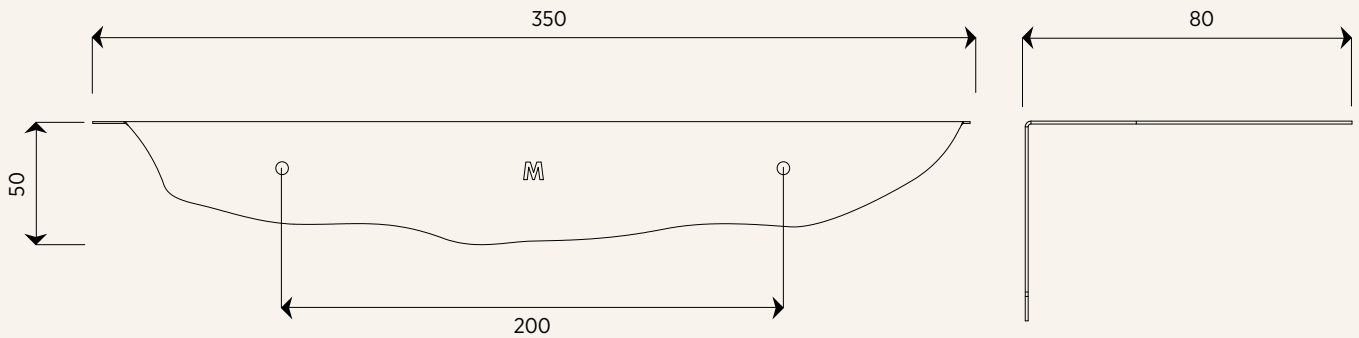

Wavy Shelf - 350

Units in mm

Dimensions:	350mm x 80mm x 55mm
Material:	2mm Dulux powder coated aluminium construction (rust and water resistant)
Colour:	<div style="display: flex; align-items: center; gap: 10px;"> <div style="text-align: center;"> Black </div> <div style="text-align: center;"> White </div> </div>
Weight:	0.2kg
Holds:	3kg when fixed into nogs / a stud (or wall toggles have been used)
Details:	Countersunk screw holes, 2x powder coated screws included
Fixing surface:	Drywall, tiles, concrete, wood
Origin:	Designed and made in New Zealand