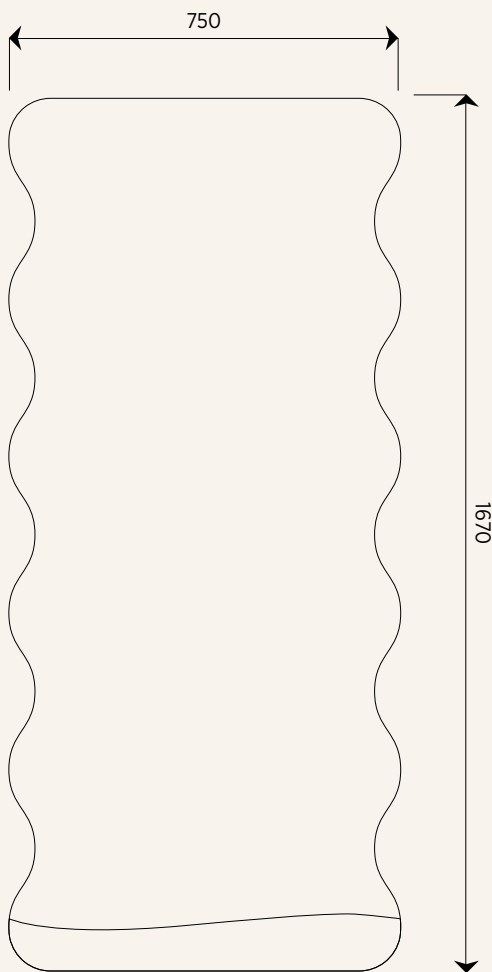

Wavy Full Length Mirror

Units in mm

Dimensions:	1670mm x 750mm
Material:	5mm mirror with polished edges
Base plate:	1.2mm steel powder coated
Mounting plate:	2mm aluminium with four directions to hang (OPTIONAL)
Weight:	16kg
Origin:	Designed and made in New Zealand