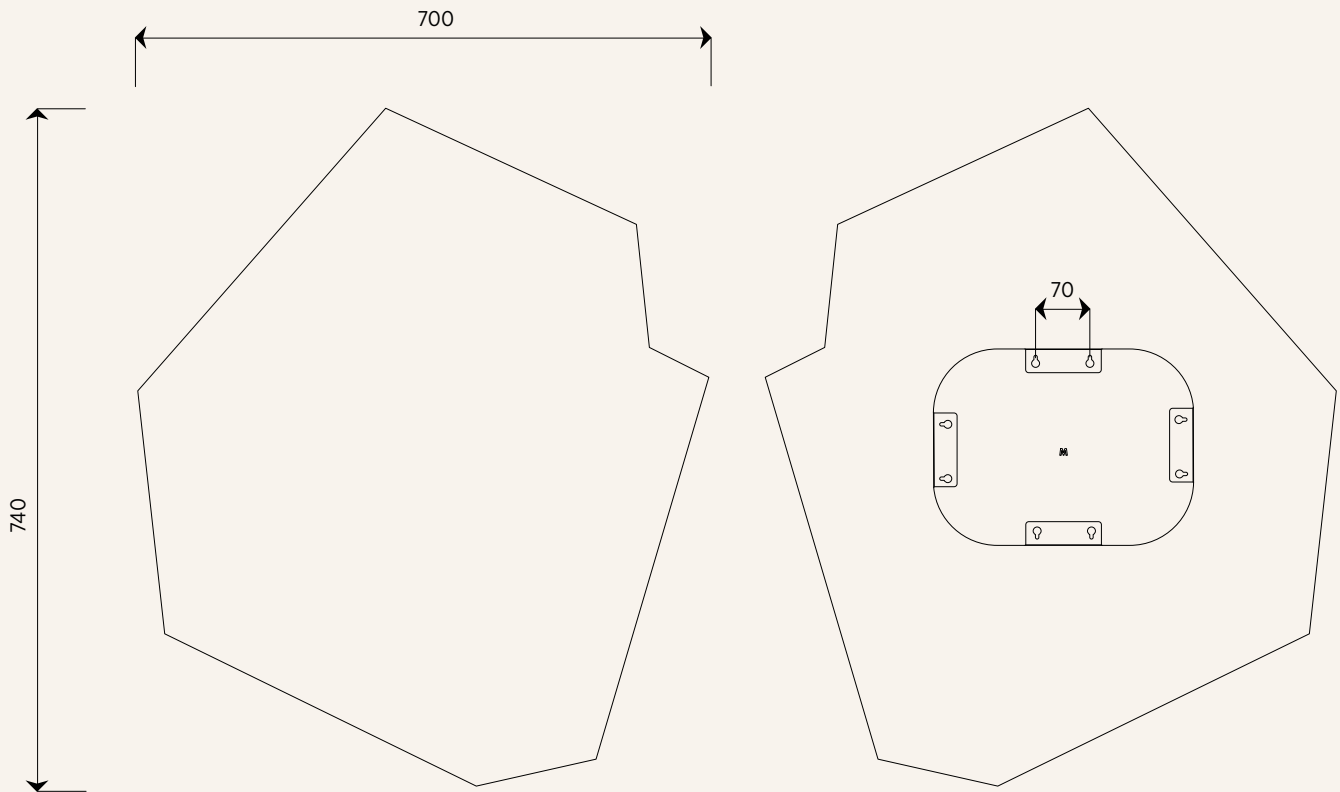

# Slate Wall Mirror

**BACK**

Units in mm

<b>Dimensions:</b>	700mm x 640mm x 4mm
<b>Material:</b>	4mm mirror with polished edges
<b>Mounting plate:</b>	2mm aluminium with four directions to hang
<b>Weight:</b>	5kg
<b>Fixing surface:</b>	Drywall, tiles, concrete, wood
<b>Origin:</b>	Designed and made in New Zealand