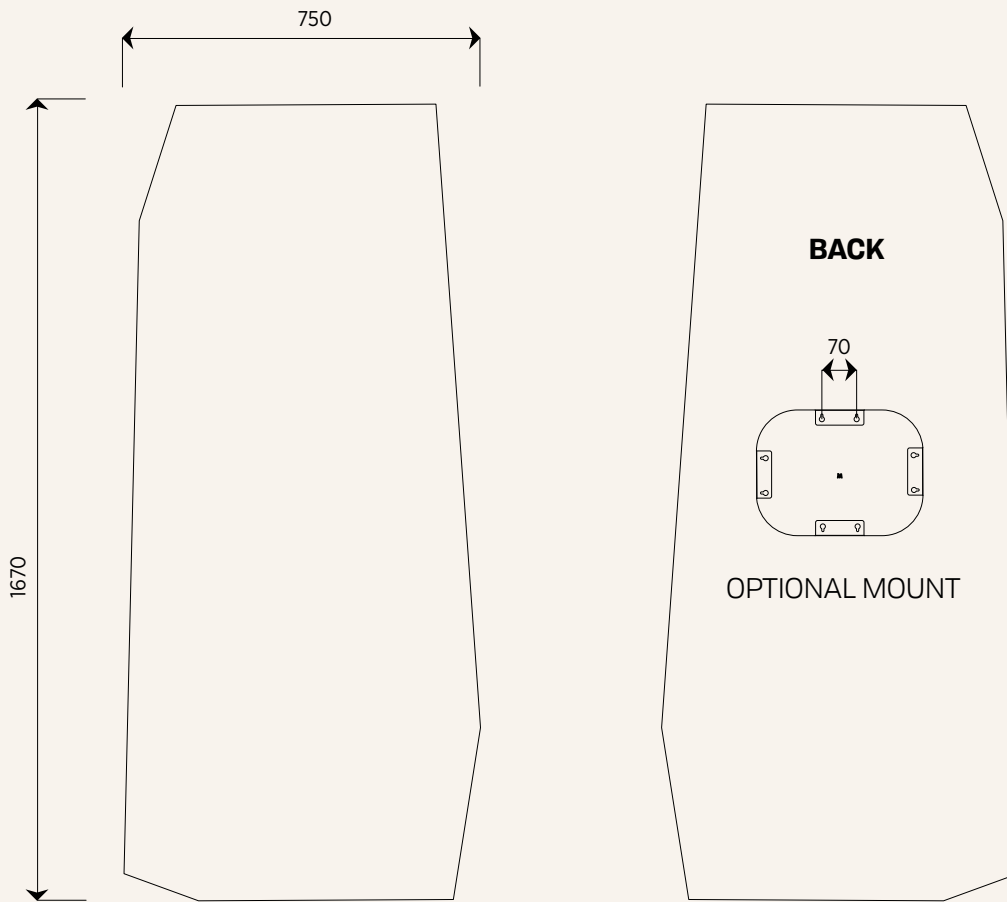

# Slate Full Length Wall Mirror

Units in mm

<b>Dimensions:</b>	1670mm x 750mm x 4mm
<b>Material:</b>	4mm mirror with polished edges
<b>Mounting plate:</b>	2mm aluminium with four directions to hang - optional
<b>Weight:</b>	15kg
<b>Fixing surface:</b>	Drywall, tiles, concrete, wood
<b>Origin:</b>	Designed and made in New Zealand