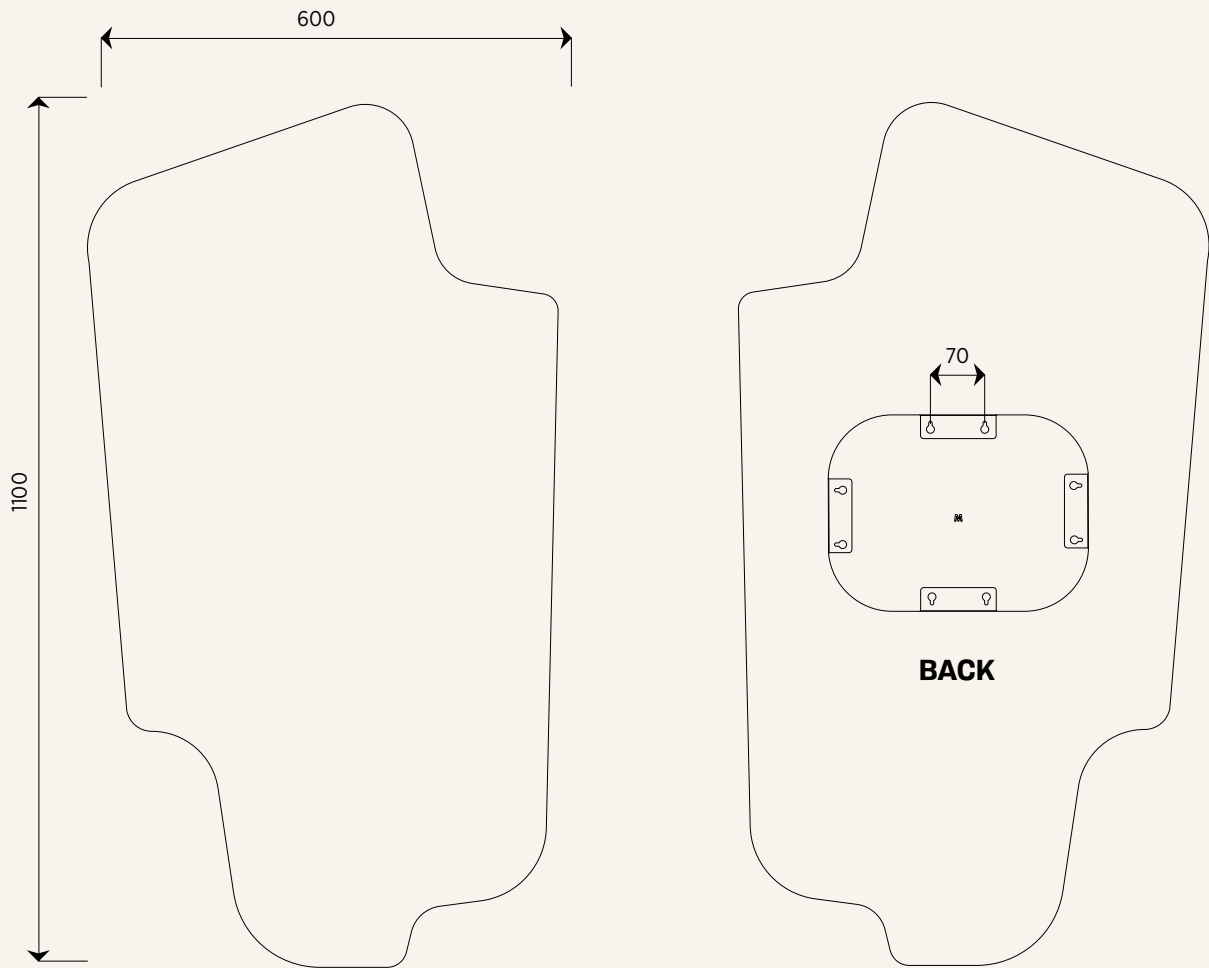

Maison Wall Mirror

Units in mm

Dimensions:	1100mm x 600mm x 4mm
Material:	4mm mirror with polished edges
Mounting plate:	2mm aluminium with four directions to hang
Weight:	9kg
Fixing surface:	Drywall, tiles, concrete, wood
Origin:	Designed and made in New Zealand