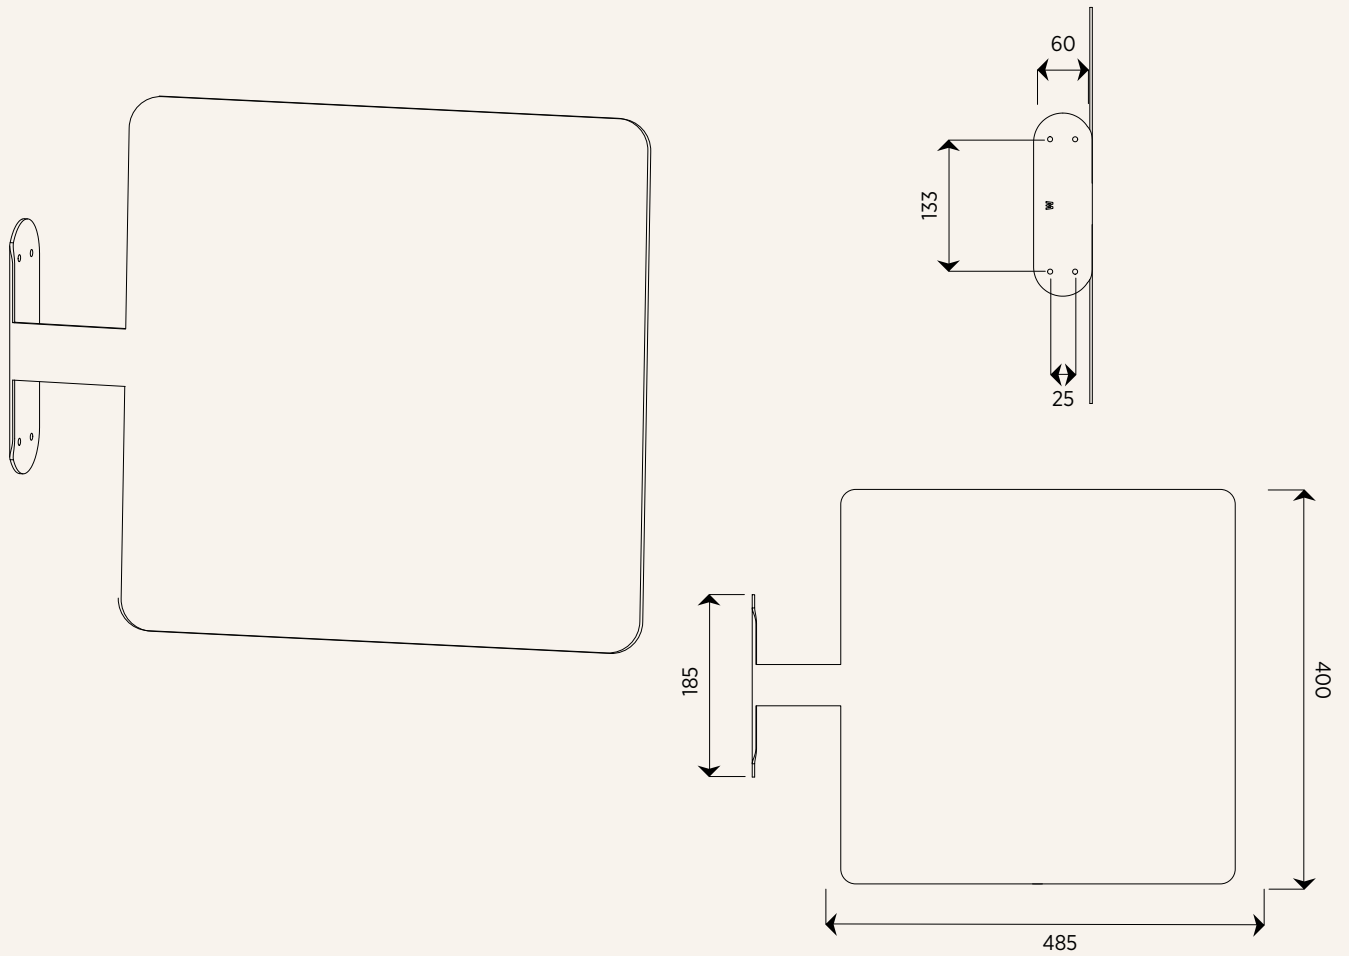

FOLD Square Sign

Units in mm

Dimensions:	485x400x60 Sign area: 400x400
Material:	3mm aluminium (non-magnetic)
Application:	Indoor/outdoor. Water resistant
Colour:	   Black White Custom
Weight:	1.45kg
Finish:	Powder coated
Details:	Countersunk screw holes, 4x screws included
Fixing surface:	Drywall, tiles, concrete, wood
Origin:	Designed and made in New Zealand