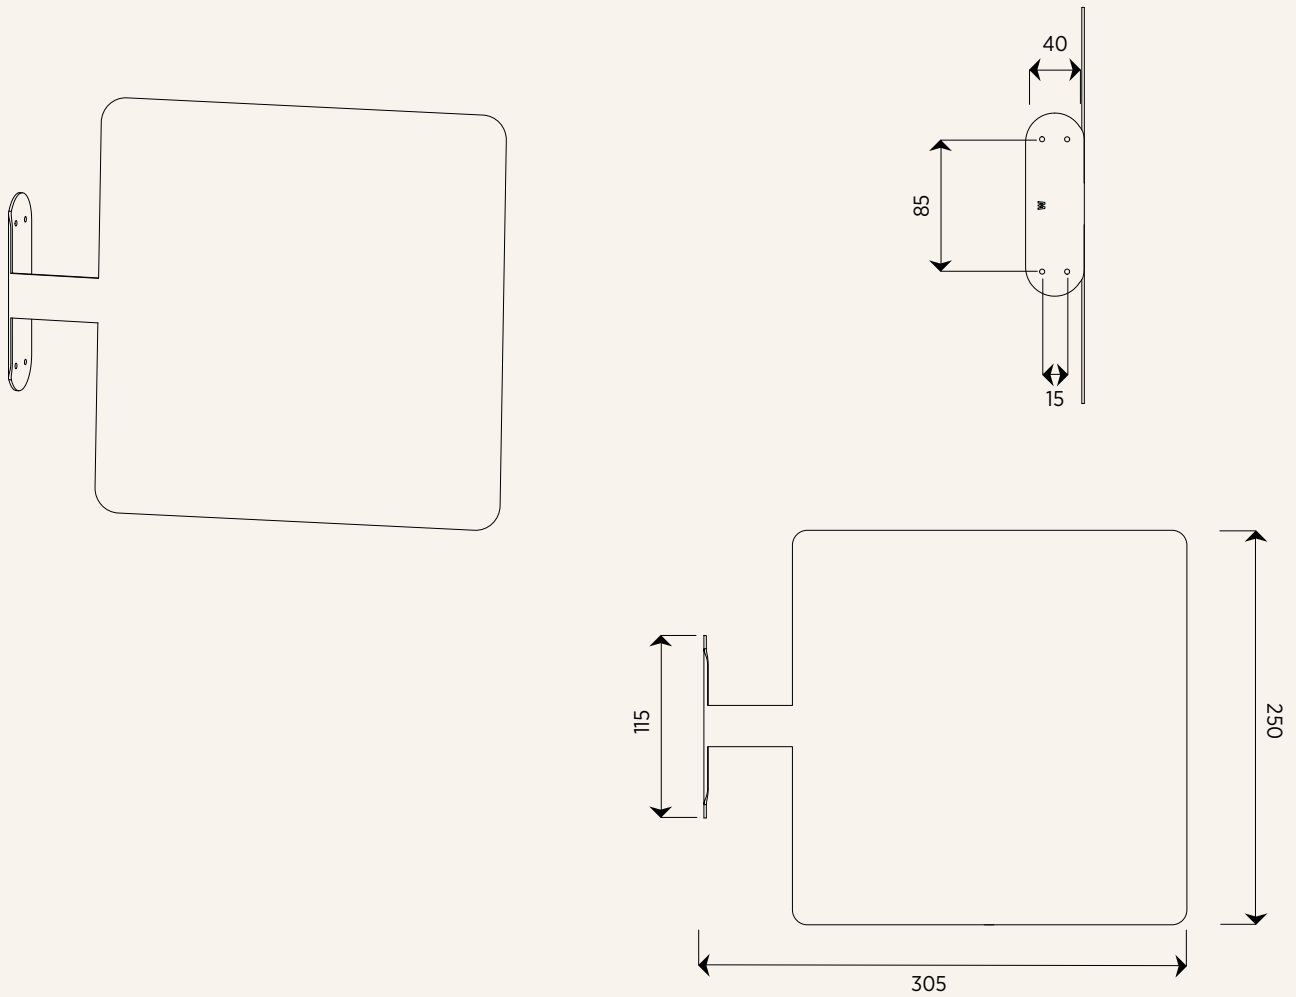

# FOLD Square Sign - Small

Units in mm

<b>Dimensions:</b>	305x250x40 Sign area: 250x250
<b>Material:</b>	3mm aluminium (non-magnetic)
<b>Application:</b>	Indoor/outdoor. Water resistant
<b>Colour:</b>	<div style="display: flex; align-items: center; gap: 10px;"> <div style="text-align: center;"> <span style="display: inline-block; width: 15px; height: 15px; background-color: black; border-radius: 50%;"></span>  Black         </div> <div style="text-align: center;"> <span style="display: inline-block; width: 15px; height: 15px; background-color: white; border: 1px solid black; border-radius: 50%;"></span>  White         </div> <div style="text-align: center;"> <span style="display: inline-block; width: 15px; height: 15px; border: 1px solid black; border-radius: 50%;"></span>  Custom         </div> </div>
<b>Weight:</b>	.55kg
<b>Finish:</b>	Powder coated
<b>Details:</b>	Countersunk screw holes, 4x screws included
<b>Fixing surface:</b>	Drywall, tiles, concrete, wood
<b>Origin:</b>	Designed and made in New Zealand