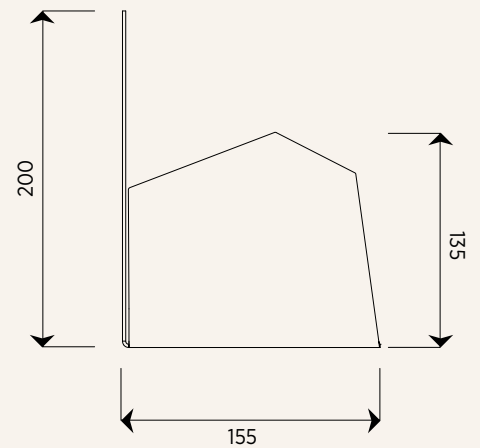

FOLD Slate Shelf

Units in mm

Dimensions:

470mm x 155mm (shelf depth) x 200mm

Material:

2mm aluminium. Water resistant

Colour:

Weight:

1kg

Holds:

8kg when fixed correctly into nogs or wall anchors

Finish:

Powder coated

Details:

Countersunk screw holes, 4x powder coated screws included

Fixing surface: