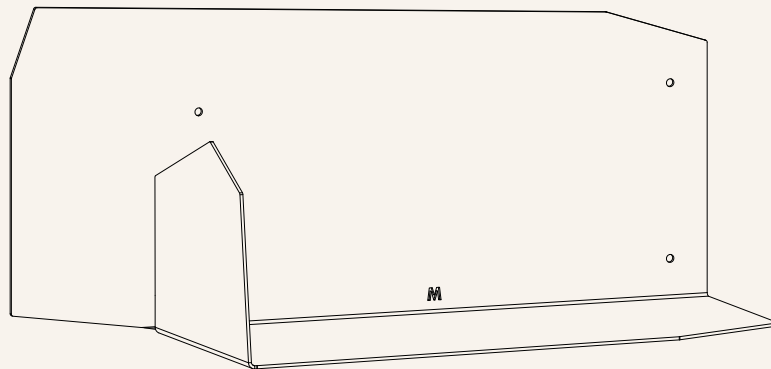

FOLD Slate Shelf

Units in mm

Dimensions:

470mm x 155mm (shelf depth) x 200mm

Material:

2mm aluminium. Water resistant

Colour:

Weight:

1kg

Holds:

8kg when fixed correctly into nogs or wall anchors

Finish:

Powder coated

Details:

Countersunk screw holes, 4x powder coated screws included

Fixing surface: