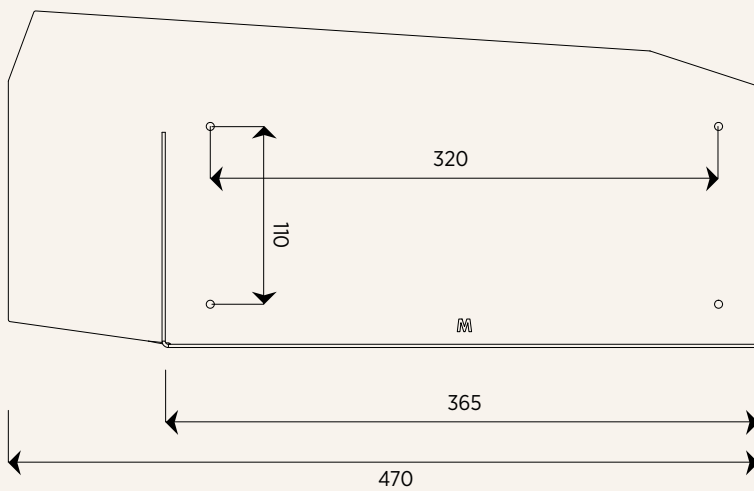

FOLD Slate Shelf

Units in mm

Dimensions:

470mm x 155mm (shelf depth) x 200mm

Material:

2mm aluminium. Water resistant

Colour:

Weight:

1kg

Holds:

8kg when fixed correctly into nogs or wall anchors

Finish:

Powder coated

Details:

Countersunk screw holes, 4x powder coated screws included

Fixing surface: