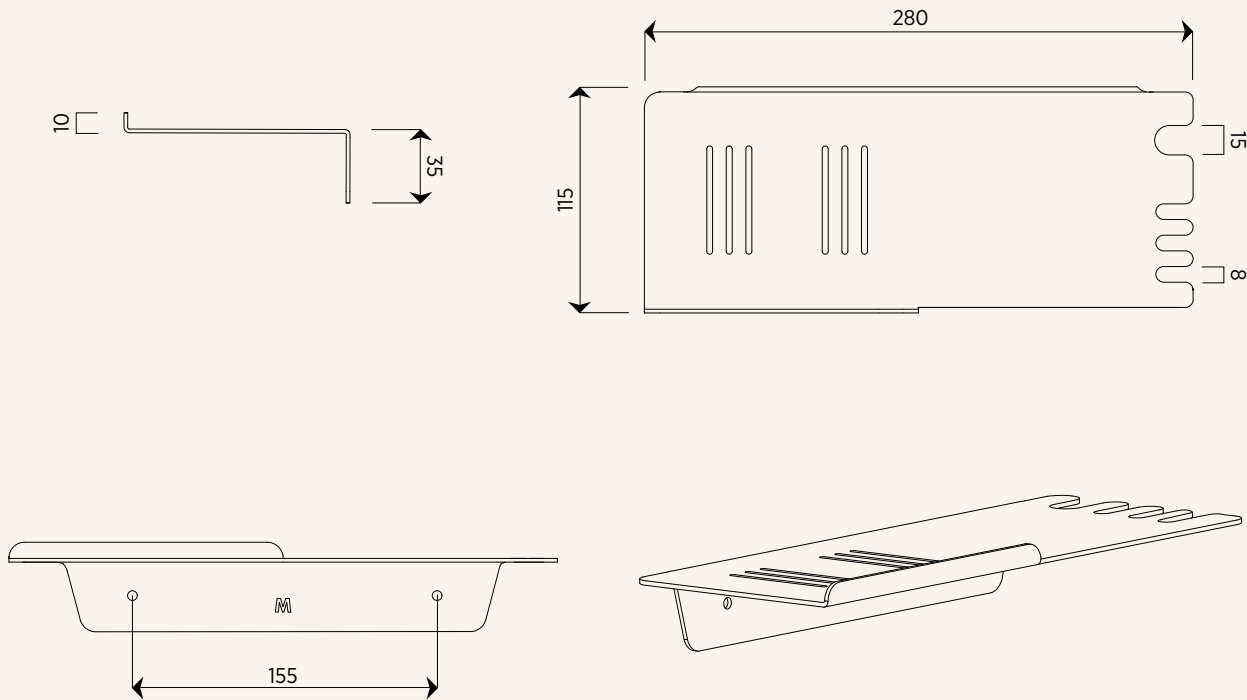

FOLD Shower Shelf

Units in mm

| | |
|------------------------|---|
| Dimensions: | 280mm x 115mm x 45mm (10mm lip) |
| Material: | 2mm aluminium. Water resistant |
| Colour: | <input type="radio"/> Black <input type="radio"/> White |
| Weight: | 0.2kg |
| Holds: | 2kg when fixed correctly into nogs or wall anchors |
| Finish: | Powder coated |
| Details: | Countersunk screw holes, 2x powder coated screws included |
| Fixing surface: | Drywall, tiles, concrete, wood |
| Origin: | Designed and made in New Zealand |