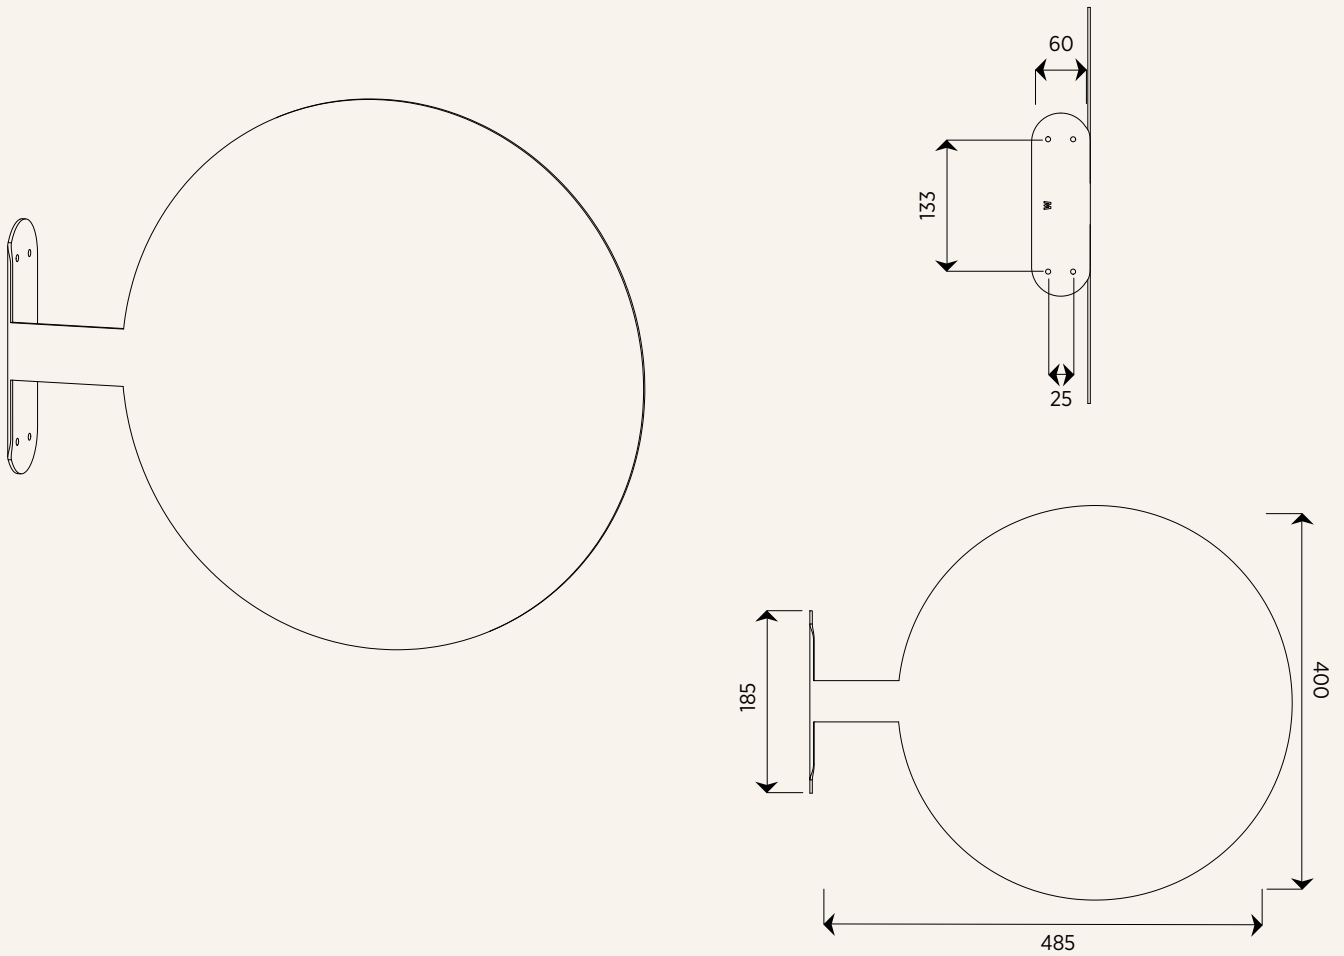

FOLD Round Sign

Units in mm

Dimensions:	485x400x60 Sign area: 400x400
Material:	3mm aluminium (non-magnetic)
Application:	Indoor/outdoor. Water resistant
Colour:	<div style="display: flex; align-items: center; gap: 10px;"> <div style="text-align: center;"> Black </div> <div style="text-align: center;"> White </div> <div style="text-align: center;"> Custom </div> </div>
Weight:	1.2kg
Finish:	Powder coated
Details:	Countersunk screw holes, 4x screws included
Fixing surface:	Drywall, tiles, concrete, wood
Origin:	Designed and made in New Zealand