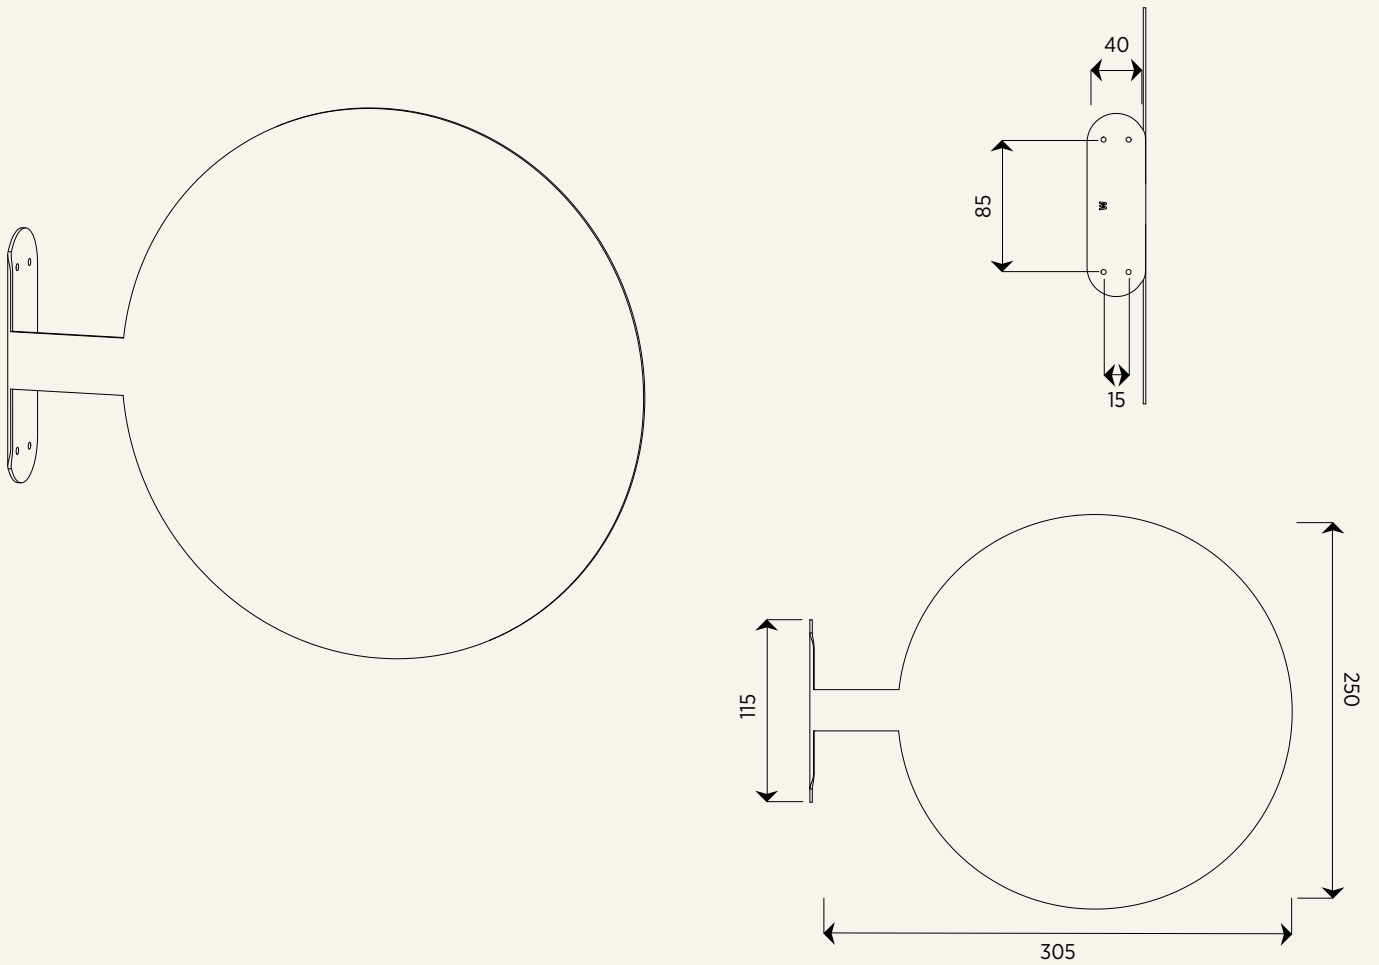

FOLD Round Sign - Small

Units in mm

| | |
|------------------------|---|
| Dimensions: | 305x250x40 Sign area: 250x250 |
| Material: | 3mm aluminium (non-magnetic) |
| Application: | Indoor/outdoor. Water resistant |
| Colour: |    Black White Custom |
| Weight: | .45kg |
| Finish: | Powder coated |
| Details: | Countersunk screw holes, 4x screws included |
| Fixing surface: | Drywall, tiles, concrete, wood |
| Origin: | Designed and made in New Zealand |