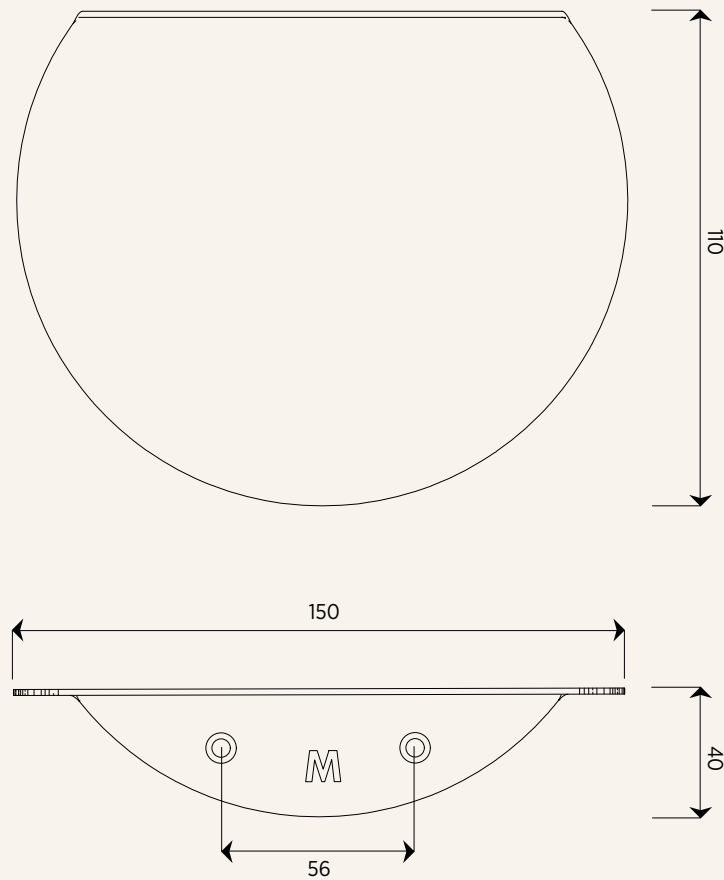

FOLD Round Shelf - Small

Units in mm

Dimensions:

150mm x 110mm x 40mm

Material:

2mm aluminium. Water resistant

Colour:

Black White Mist Green

Weight:

0.1kg

Holds:

3kg when fixed correctly into nogs or wall anchors

Details:

Countersunk screw holes, 2x powder coated screws included

Finish:

Powder coated