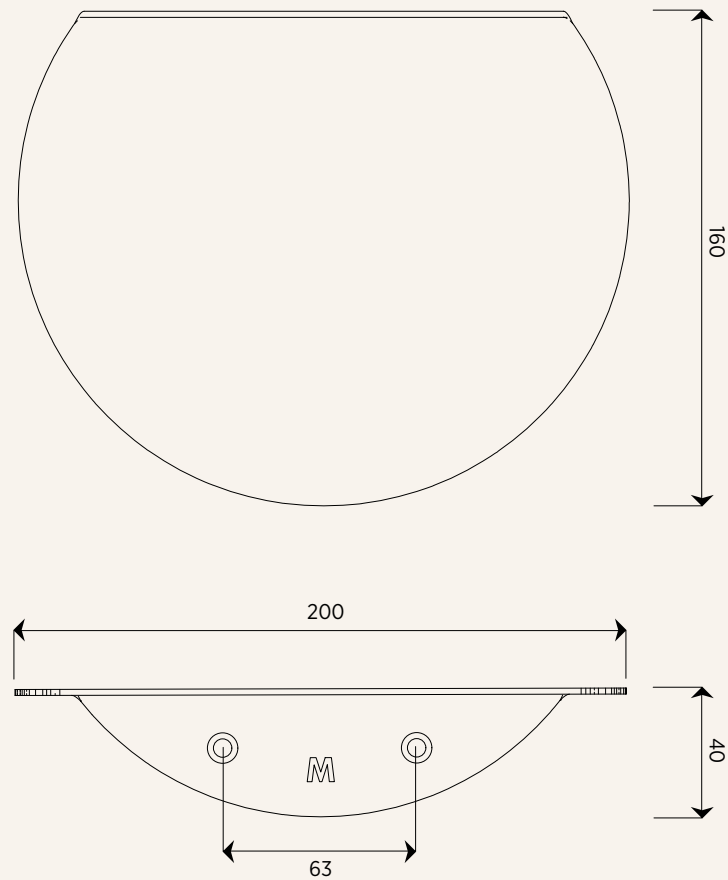

# FOLD Round Shelf - Large

Units in mm

<b>Dimensions:</b>	200mm x 160mm x 40mm
<b>Material:</b>	2mm aluminium. Water resistant
<b>Colour:</b>	 Black   White   Mist Green
<b>Weight:</b>	0.2kg
<b>Holds:</b>	3kg when fixed correctly into nogs or wall anchors
<b>Details:</b>	Countersunk screw holes, 2x powder coated screws included
<b>Finish:</b>	Powder coated
<b>Origin:</b>	Designed and made in New Zealand