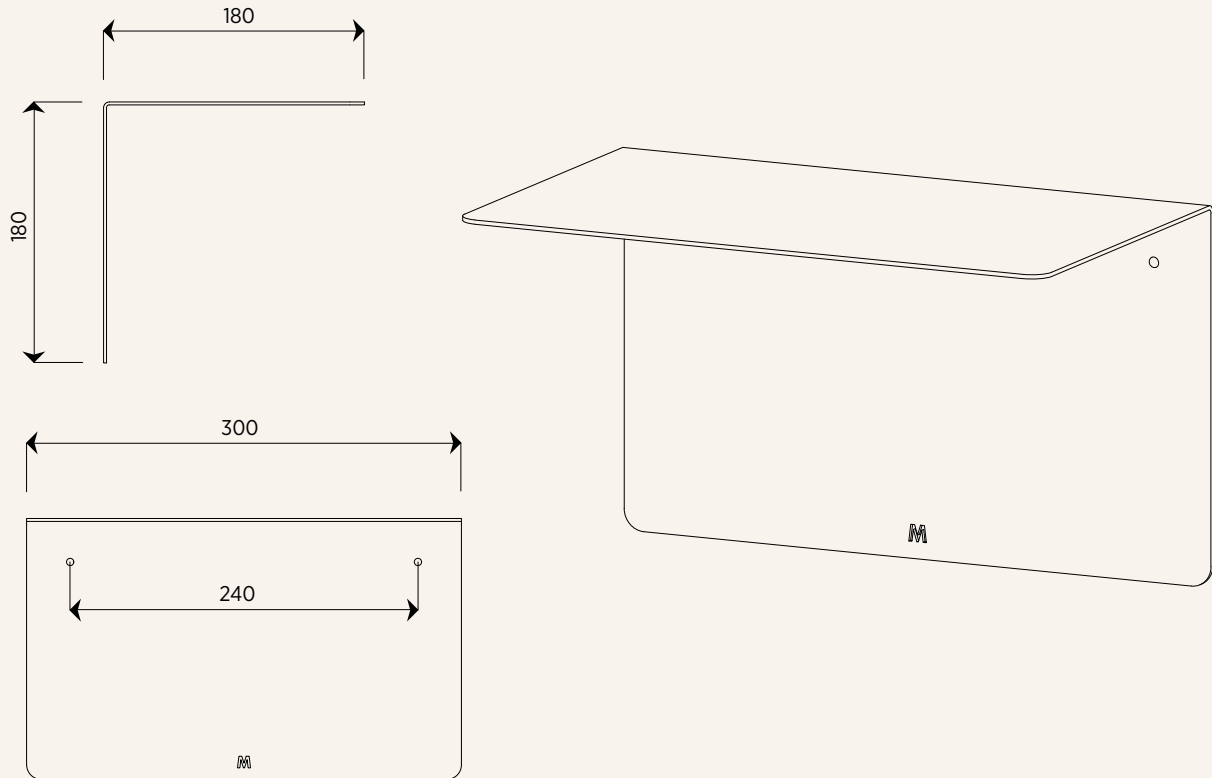

FOLD Multi Shelf

Units in mm

Dimensions:	180mm x 180mm x 300mm
Material:	2mm aluminium. Water resistant
Colour:	<div style="display: flex; align-items: center; gap: 10px;"> <div style="text-align: center;"> <input type="radio"/> <p>White</p> </div> <div style="text-align: center;"> <input checked="" type="radio"/> <p>Black</p> </div> </div>
Weight:	0.3kg
Holds:	3kg when fixed correctly into nogs or wall anchors
Details:	Countersunk screw holes, 2x powder coated screws included
Finish:	Powder coated
Origin:	Designed and made in New Zealand