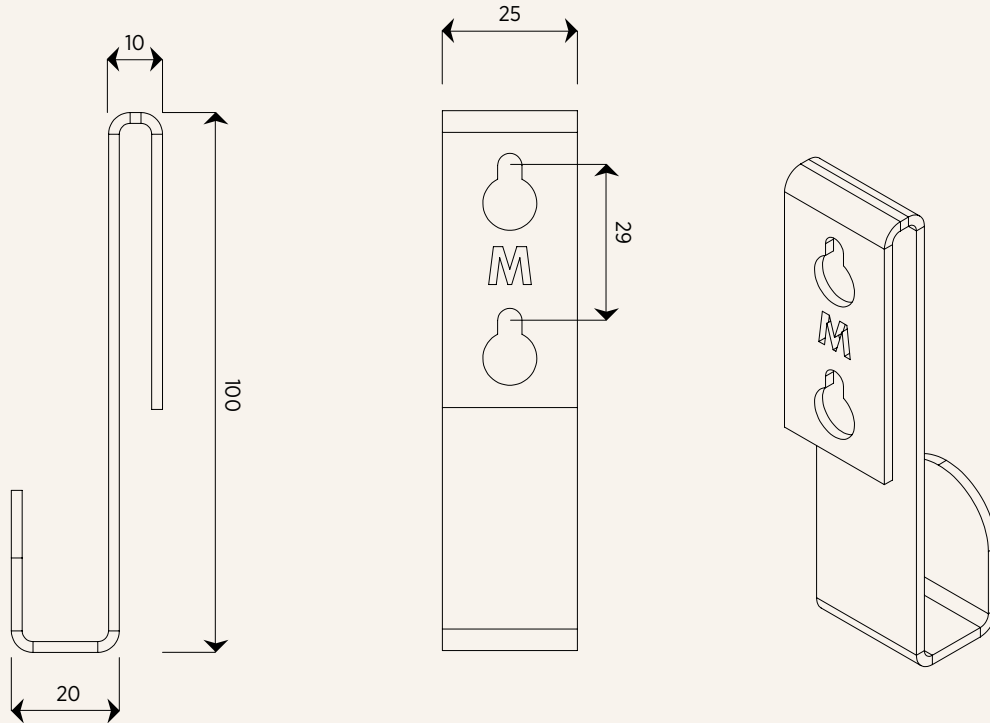

FOLD Loop Hook

Units in mm

Dimensions:	25mm x 30mm x 100mm
Material:	2mm 304 stainless steel. Water resistant
Colour:	 Black White Brass Brushed Stainless
Weight:	0.1kg
Finish:	Powder coated or brushed finish
Details:	Keyhole fixing on back, 2x screws included
Fixing surface:	Drywall, tiles, concrete, wood
Origin:	Designed and made in New Zealand