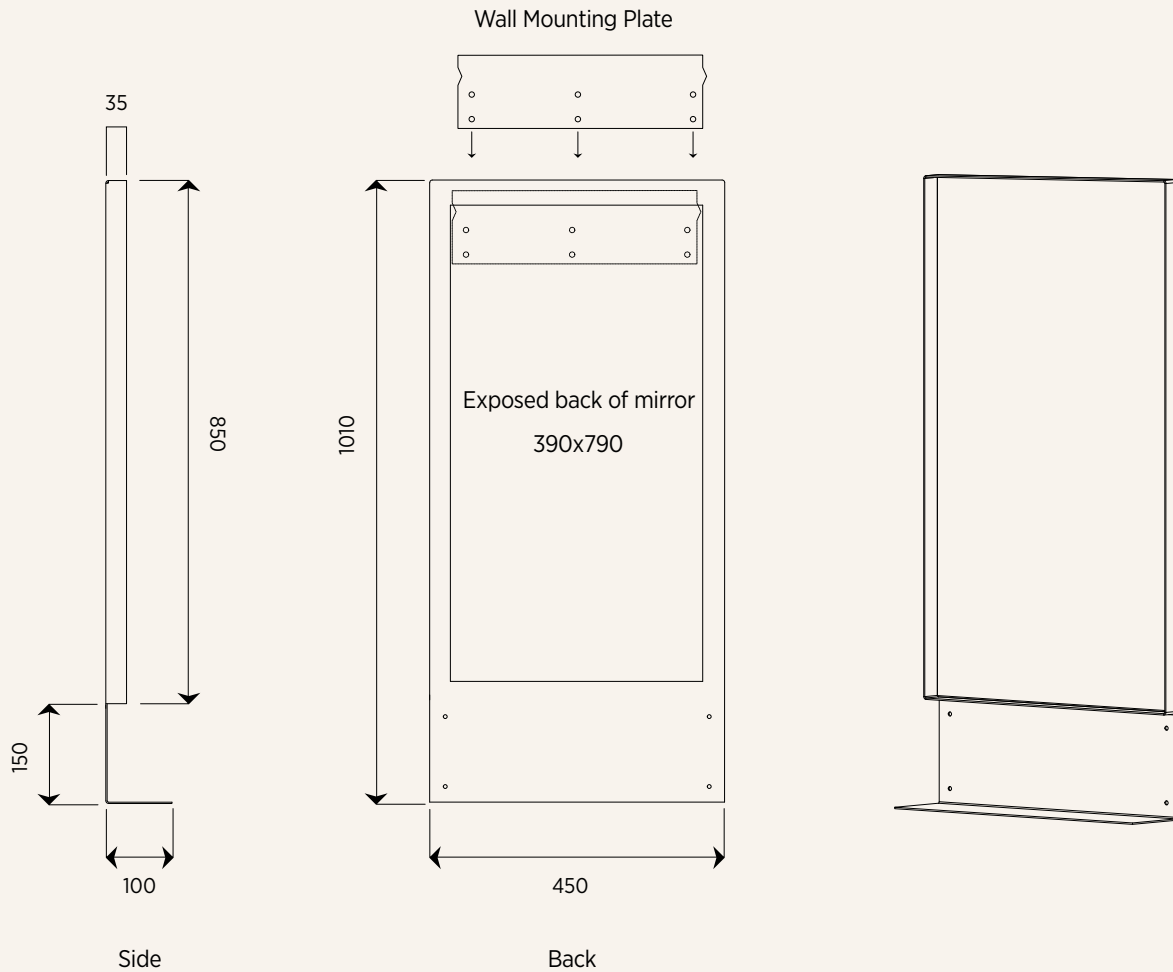

# FOLD Ledge Mirror

Units in mm

<b>Dimensions:</b>	1010x450x35    Mirror area: 850x450
<b>Material:</b>	3mm stainless steel. 4mm Mirror.
<b>Application:</b>	Indoor/outdoor. Water resistant
<b>Colour:</b>	   Black    White    Custom
<b>Weight:</b>	6kg
<b>Finish:</b>	Powder coated
<b>Details:</b>	Mounting plate included. 10x powder coated screws included.
<b>Fixing surface:</b>	Drywall, tiles, concrete, wood
<b>Origin:</b>	Designed and made in New Zealand