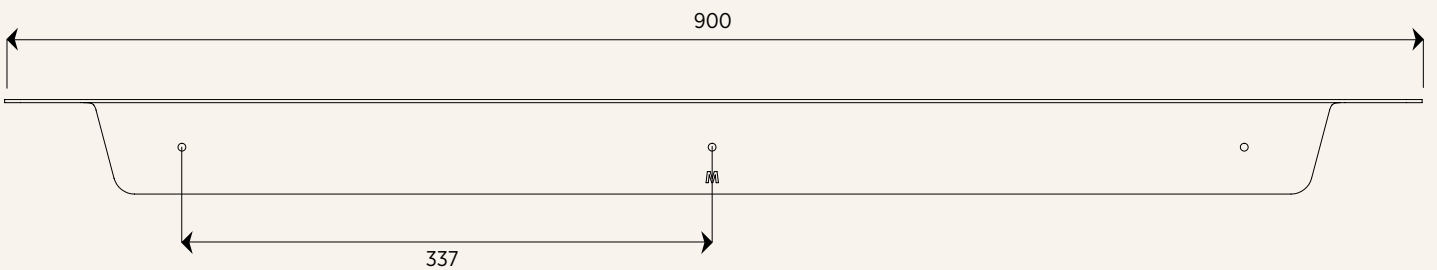

FOLD Ledge 900

Units in mm

Dimensions:

900mm x 150mm x 60mm

Material:

2mm aluminium. Water resistant

Colour:

Weight:

1kg

Holds:

6kg when fixed correctly into nogs or wall anchors

Finish:

Powder coated

Details:

Countersunk screw holes, 3x powder coated screws included

Fixing surface: