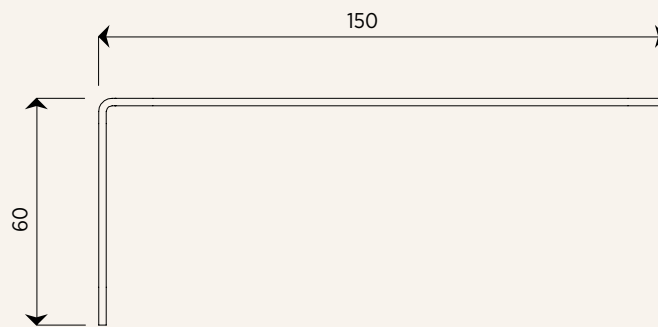

FOLD Ledge 900

Units in mm

Dimensions:

900mm x 150mm x 60mm

Material:

2mm aluminium. Water resistant

Colour:

Weight:

1kg

Holds:

6kg when fixed correctly into nogs or wall anchors

Finish:

Powder coated

Details:

Countersunk screw holes, 3x powder coated screws included

Fixing surface: