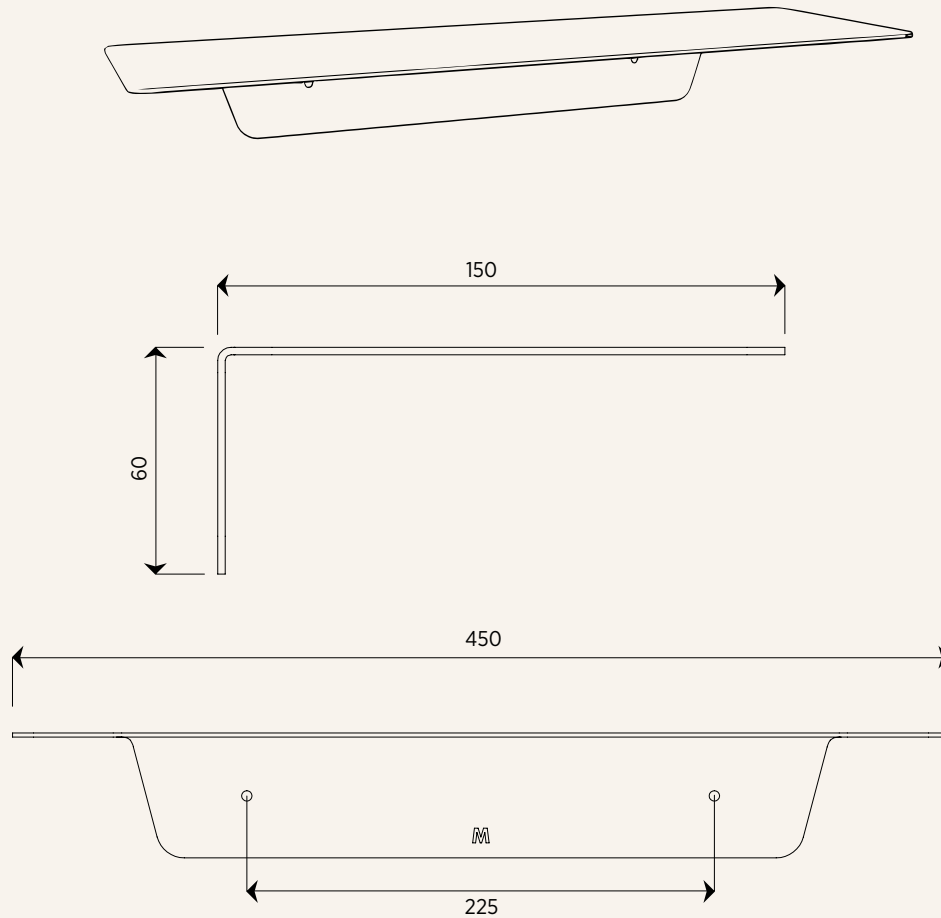

FOLD Ledge 450

Units in mm

Dimensions:	450mm x 150mm x 60mm
Material:	2mm aluminium. Water resistant
Colour:	<div style="display: flex; align-items: center; gap: 10px;"> <div style="text-align: center;"> <input type="radio"/> <p>Black</p> </div> <div style="text-align: center;"> <input checked="" type="radio"/> <p>White</p> </div> </div>
Weight:	0.5kg
Holds:	5kg when fixed correctly into nogs or wall anchors
Finish:	Powder coated
Details:	Countersunk screw holes, 2x powder coated screws included
Fixing surface:	Drywall, tiles, concrete, wood
Origin:	Designed and made in New Zealand