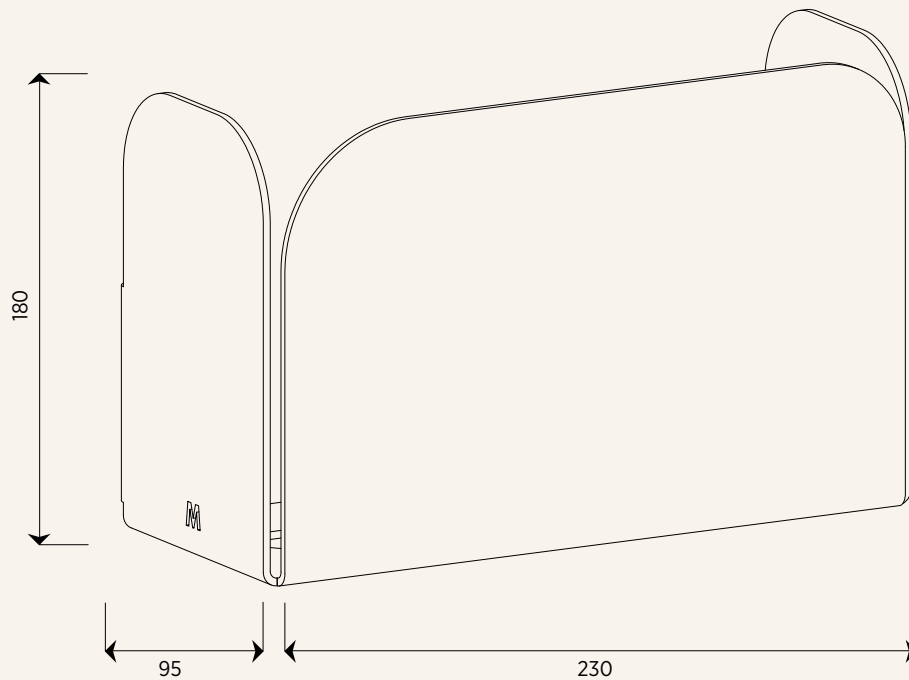

FOLD Hand Towel Dispenser

Units in mm

Dimensions:	230mm x 94mm x 180mm
Material:	2mm aluminium. Water resistant
Colour:	<div style="display: flex; align-items: center; gap: 10px;"> <div style="text-align: center;"> <input type="radio"/> White </div> <div style="text-align: center;"> <input checked="" type="radio"/> Black </div> </div>
Weight:	0.5kg
Finish:	Powder coated
Fits:	Tork Xpress hand towel multifold H2
Details:	Keyhole fixing on back, 2x screws included
Origin:	Designed and made in New Zealand