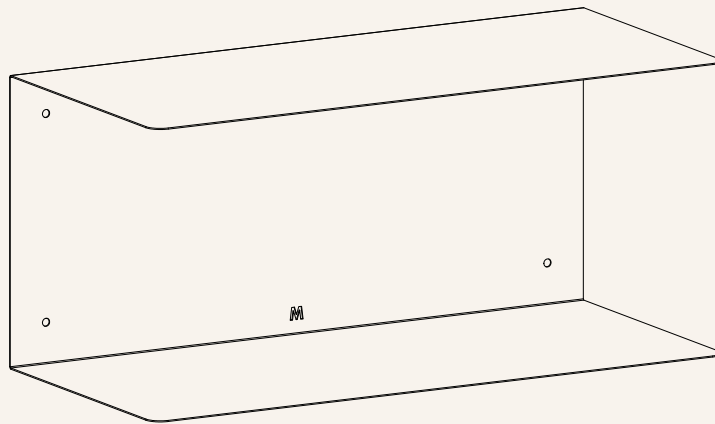

FOLD Double Shelf - 400

Units in mm

Dimensions:	400mm x 180mm x 180mm
Material:	2mm aluminium. Water resistant
Colour:	<div style="display: flex; align-items: center; gap: 10px;"> <div style="text-align: center;"> Black </div> <div style="text-align: center;"> White </div> </div>
Weight:	1.2kg
Holds:	8kg when fixed correctly into nogs or wall anchors
Finish:	Powder coated
Details:	Countersunk screw holes, 4x powder coated screws included
Fixing surface:	Drywall, tiles, concrete, wood
Origin:	Designed and made in New Zealand

Made of Tomorrow is the home of functional homeware & stationery, designed simply and sustainably in New Zealand.

Variations in measurements can occur between batches