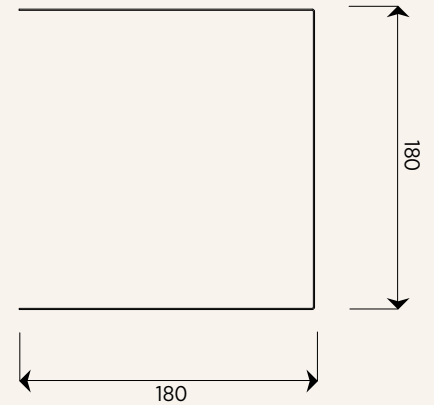

FOLD Double Shelf - 400

Units in mm

Dimensions:	400mm x 180mm x 180mm
Material:	2mm aluminium. Water resistant
Colour:	<div style="display: flex; align-items: center; gap: 10px;"> <div style="text-align: center;"> Black </div> <div style="text-align: center;"> White </div> </div>
Weight:	1.2kg
Holds:	8kg when fixed correctly into nogs or wall anchors
Finish:	Powder coated
Details:	Countersunk screw holes, 4x powder coated screws included
Fixing surface:	Drywall, tiles, concrete, wood
Origin:	Designed and made in New Zealand