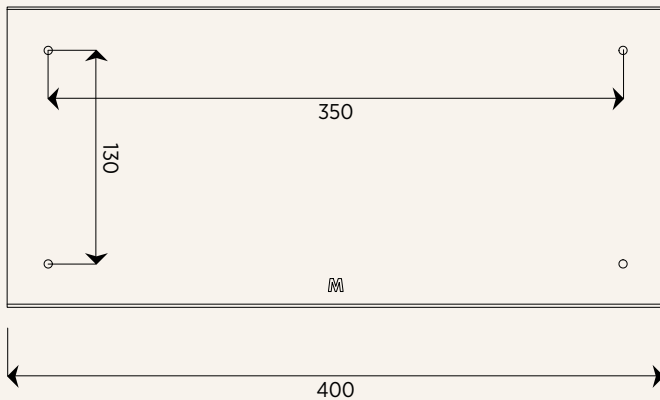

FOLD Double Shelf - 400

Units in mm

Dimensions:	400mm x 180mm x 180mm
Material:	2mm aluminium. Water resistant
Colour:	<div style="display: flex; align-items: center; gap: 10px;"> <div style="text-align: center;"> Black </div> <div style="text-align: center;"> White </div> </div>
Weight:	1.2kg
Holds:	8kg when fixed correctly into nogs or wall anchors
Finish:	Powder coated
Details:	Countersunk screw holes, 4x powder coated screws included
Fixing surface:	Drywall, tiles, concrete, wood
Origin:	Designed and made in New Zealand