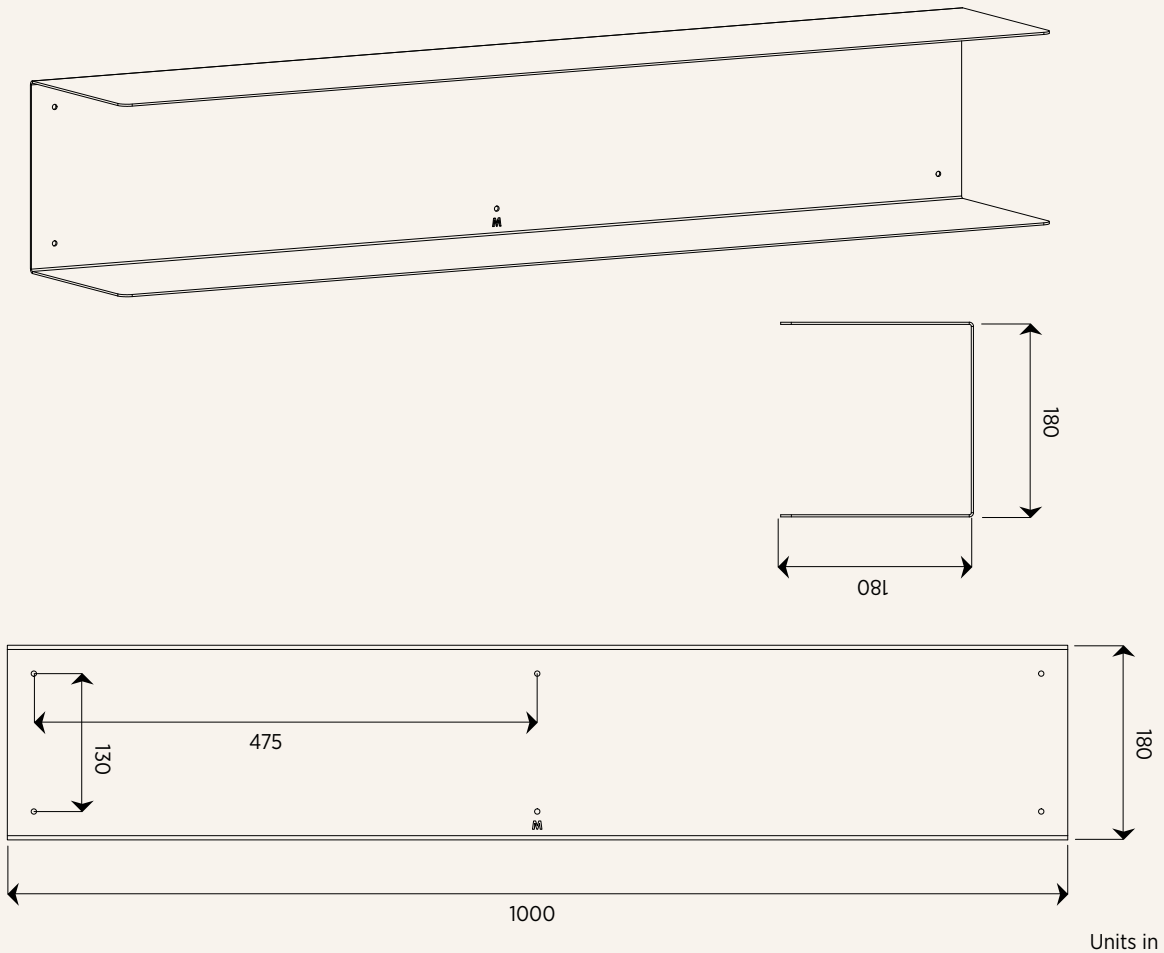

FOLD Double Shelf - 1000

Dimensions:

1000mm x 180mm x 180mm

Material:

2mm aluminium. Water resistant

Colour:

Weight:

3kg

Holds:

12kg when fixed correctly into nogs or wall anchors

Finish:

Powder coated

Details:

Countersunk screw holes, 6x powder coated screws included

Fixing surface:

Drywall, tiles, concrete, wood

Origin:

Designed and made in New Zealand

Made of Tomorrow is the home of functional homeware & stationery, designed simply and sustainably in New Zealand.

Variations in measurements can occur between batches