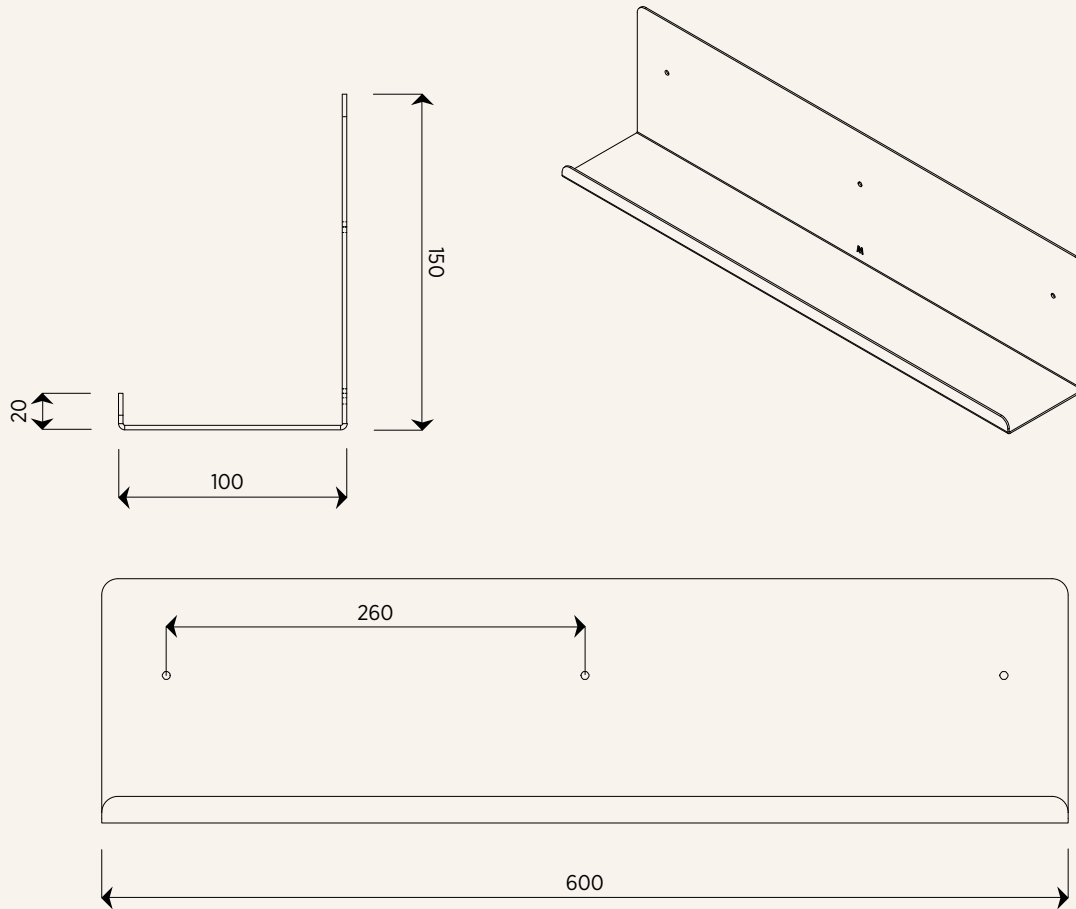

FOLD Display Ledge 600

Units in mm

Dimensions:	600mm x 100mm x 150mm (20mm lip)
Material:	2mm aluminium. Water resistant
Colour:	<div style="display: flex; align-items: center; gap: 10px;"> <div style="text-align: center;"> <input type="radio"/> <p>Black</p> </div> <div style="text-align: center;"> <input checked="" type="radio"/> <p>White</p> </div> </div>
Weight:	1kg
Holds:	5kg when fixed correctly into nogs or wall anchors
Finish:	Powder coated
Details:	Countersunk screw holes, 3x powder coated screws included
Fixing surface:	Drywall, tiles, concrete, wood
Origin:	Designed and made in New Zealand