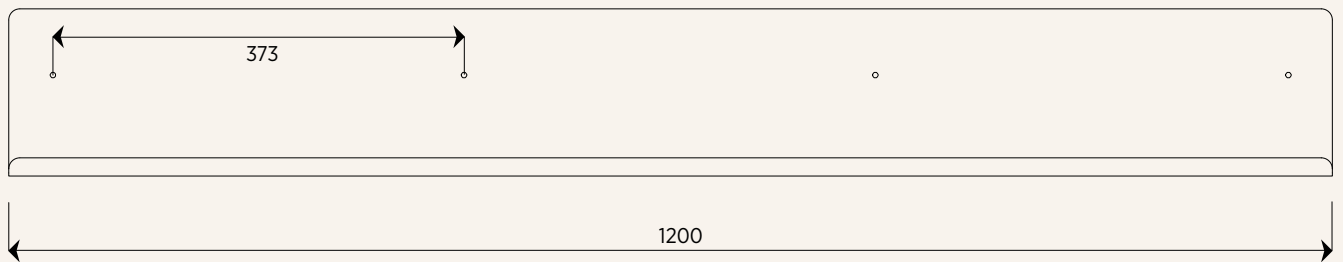

FOLD Display Ledge 1200

Units in mm

Dimensions:	1200mm x 100mm x 150mm (20mm lip)
Material:	2mm aluminium. Water resistant
Colour:	<div style="display: flex; align-items: center; gap: 10px;"> <div style="text-align: center;"> <input type="radio"/> <p>Black</p> </div> <div style="text-align: center;"> <input checked="" type="radio"/> <p>White</p> </div> </div>
Weight:	2kg
Holds:	8kg when fixed correctly into nogs or wall anchors
Finish:	Powder coated
Details:	Countersunk screw holes, 4x powder coated screws included
Fixing surface:	Drywall, tiles, concrete, wood
Origin:	Designed and made in New Zealand