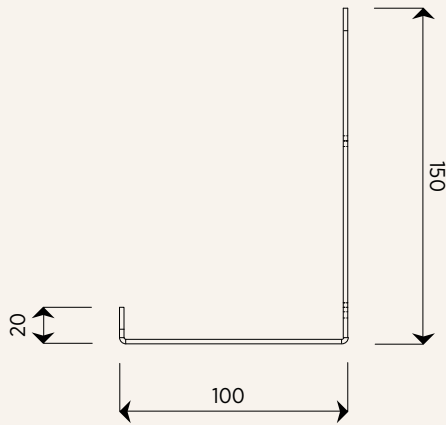

FOLD Display Ledge 1200

Units in mm

Dimensions:	1200mm x 100mm x 150mm (20mm lip)
Material:	2mm aluminium. Water resistant
Colour:	<div style="display: flex; align-items: center; gap: 10px;"> <div style="text-align: center;"> <input type="radio"/> <p>Black</p> </div> <div style="text-align: center;"> <input checked="" type="radio"/> <p>White</p> </div> </div>
Weight:	2kg
Holds:	8kg when fixed correctly into nogs or wall anchors
Finish:	Powder coated
Details:	Countersunk screw holes, 4x powder coated screws included
Fixing surface:	Drywall, tiles, concrete, wood
Origin:	Designed and made in New Zealand