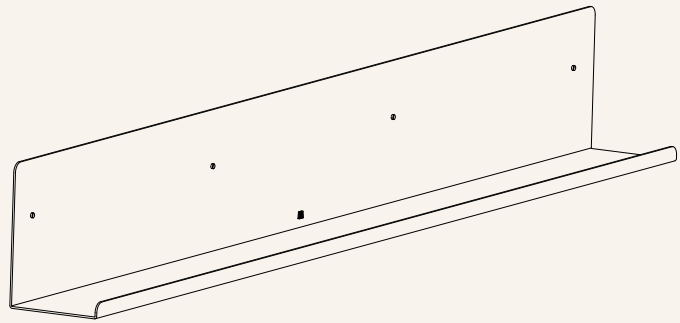

FOLD Display Ledge 1200

Units in mm

Dimensions:	1200mm x 100mm x 150mm (20mm lip)
Material:	2mm aluminium. Water resistant
Colour:	<div style="display: flex; align-items: center; gap: 10px;"> <div style="text-align: center;"> <input type="radio"/> <p>Black</p> </div> <div style="text-align: center;"> <input checked="" type="radio"/> <p>White</p> </div> </div>
Weight:	2kg
Holds:	8kg when fixed correctly into nogs or wall anchors
Finish:	Powder coated
Details:	Countersunk screw holes, 4x powder coated screws included
Fixing surface:	Drywall, tiles, concrete, wood
Origin:	Designed and made in New Zealand