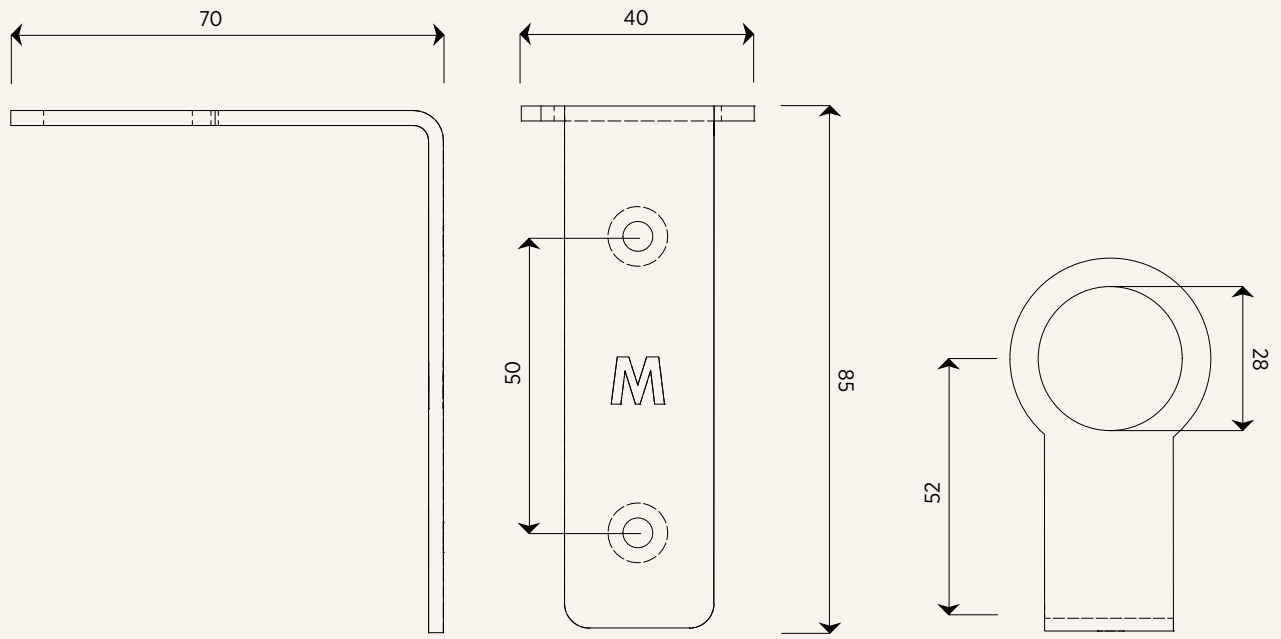

FOLD Bottle Holder

Units in mm

Dimensions:	40mm x 70mm x 85mm
Material:	2.5mm 304 stainless steel. Water resistant
Colour:	<div style="display: flex; align-items: center; gap: 10px;"> <div style="text-align: center;"> <input type="radio"/> Black </div> <div style="text-align: center;"> <input type="radio"/> White </div> <div style="text-align: center;"> <input type="radio"/> Brass </div> <div style="text-align: center;"> <input type="radio"/> Brushed Stainless </div> </div>
Weight:	0.7kg
Finish:	Powder coated or brushed finish
Details:	Countersunk screw holes, 2x powder coated screws included
Fixing surface:	Drywall, tiles, concrete, wood
Origin:	Designed and made in New Zealand