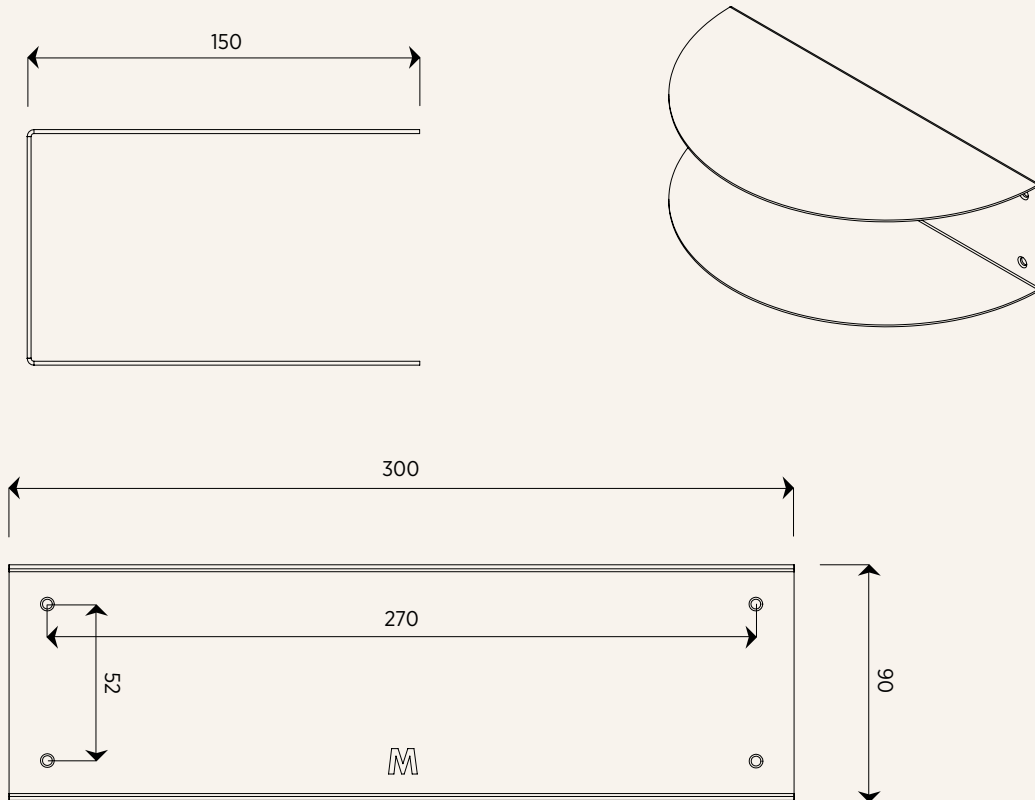

FOLD Bedside Table Mini

Units in mm

Dimensions:	300mm x 150mm x 90mm
Material:	2mm aluminium. Water resistant
Colour:	<div style="display: flex; align-items: center; gap: 10px;"> <div style="text-align: center;"> <input type="radio"/> Black </div> <div style="text-align: center;"> <input checked="" type="radio"/> White </div> </div>
Weight:	0.6kg
Holds:	3kg when fixed correctly into nogs or wall anchors
Finish:	Powder coated
Details:	Countersunk screw holes, 4x powder coated screws included
Fixing surface:	Drywall, tiles, concrete, wood
Origin:	Designed and made in New Zealand